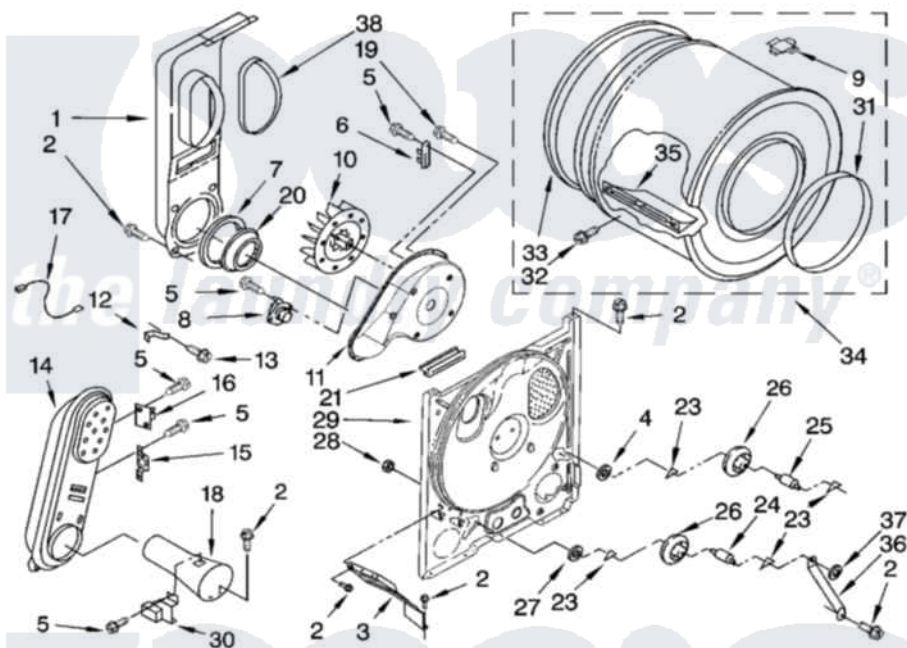

**Whirlpool WGD5100SQ0 04 - BULKHEAD PARTS, OPTIONAL PARTS  
(NOT INCLUDED)**

**BULKHEAD PARTS**

For Model: WGD5100SQ0  
(Designer White)

8181250

7

Whirlpool [Residential Whirlpool WGD5100SQ0 Dryer Parts](#) Parts Diagram 04 - BULKHEAD PARTS, OPTIONAL PARTS  
(NOT INCLUDED)

[Click on the part number to view part](#)

Item	Original Part Number	Replaced By	Status	Part Description
1	694283	<a href="#">279505</a>		Chute
2	343641	<a href="#">681414</a>		Screw, 10AB X 1/2
3	<a href="#">3406022</a>			Bracket, Bulkhead
4	<a href="#">3388703</a>			Washer, Support
5	<a href="#">90767</a>			Screw, 8A X 3/8 HeX Washer Head Tapping
6	<a href="#">3392519</a>			Thermal Limiter
7	<a href="#">347139</a>			Seal, Lint Chute
8	660039	<a href="#">694674</a>		Thermistor-Fix
9	<a href="#">8066086</a>			Plug, Drum Hole
10	<a href="#">694089</a>			Wheel, Blower
11	<a href="#">8577230</a>			Housing, Blower
12	3398161			CLIP
13	<a href="#">489463</a>			Screw, 8-18 X 1/16
14	8530285	<a href="#">279980</a>		Box