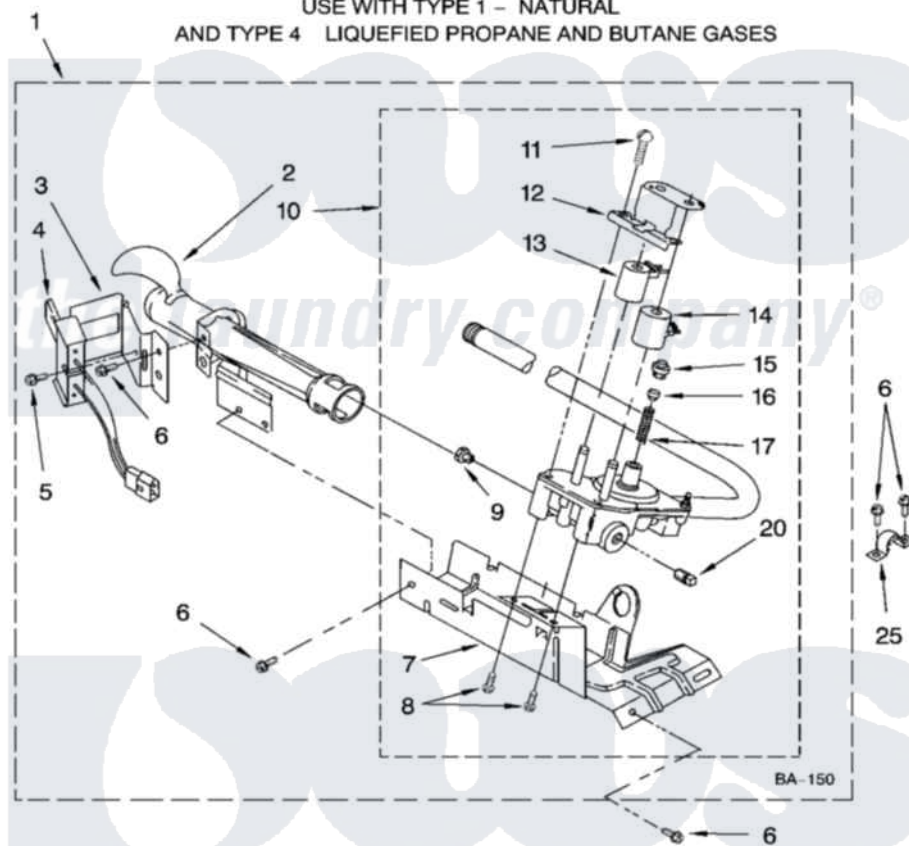

Whirlpool WGD5300SQ0 04 - 8318272 BURNER ASSEMBLY, OPTIONAL PARTS (NOT INCLUDED)

8318272 BURNER ASSEMBLY

For Model: WGD5300SQ0, WGD5300ST0
(Designer White) (Biscuit)

USE WITH TYPE 1 - NATURAL
AND TYPE 4 LIQUEFIED PROPANE AND BUTANE GASES

8181288

7

Whirlpool [Residential Whirlpool WGD5300SQ0 Dryer Parts](#) Parts Diagram 04 - 8318272 BURNER ASSEMBLY, OPTIONAL PARTS (NOT INCLUDED).
Click on the part number to view part

Item	Original Part Number	Replaced By	Status	Part Description
1	8318272	W10465748		Burner-Gas
2	688617	693140		Burner
3	694298			Bracket, Ignitor
4	686590	279311		Ignitor
5	3393909			Screw, 8-32 X 7/8
6	343641	681414		Screw, 10AB X 1/2
7	693986			Base, Burner
8	3387057			Screw, 10-16 X 1/2 Orifice, Burner
9	234826			Orifice, Burner Type 1
"	229742			Orifice, Burner
"	234868			Orifice, Burner
10	8318277	W10337269		Valve-Gas
11	694421			Screw, Bracket Mounting
12	694538			Bracket, Shunt