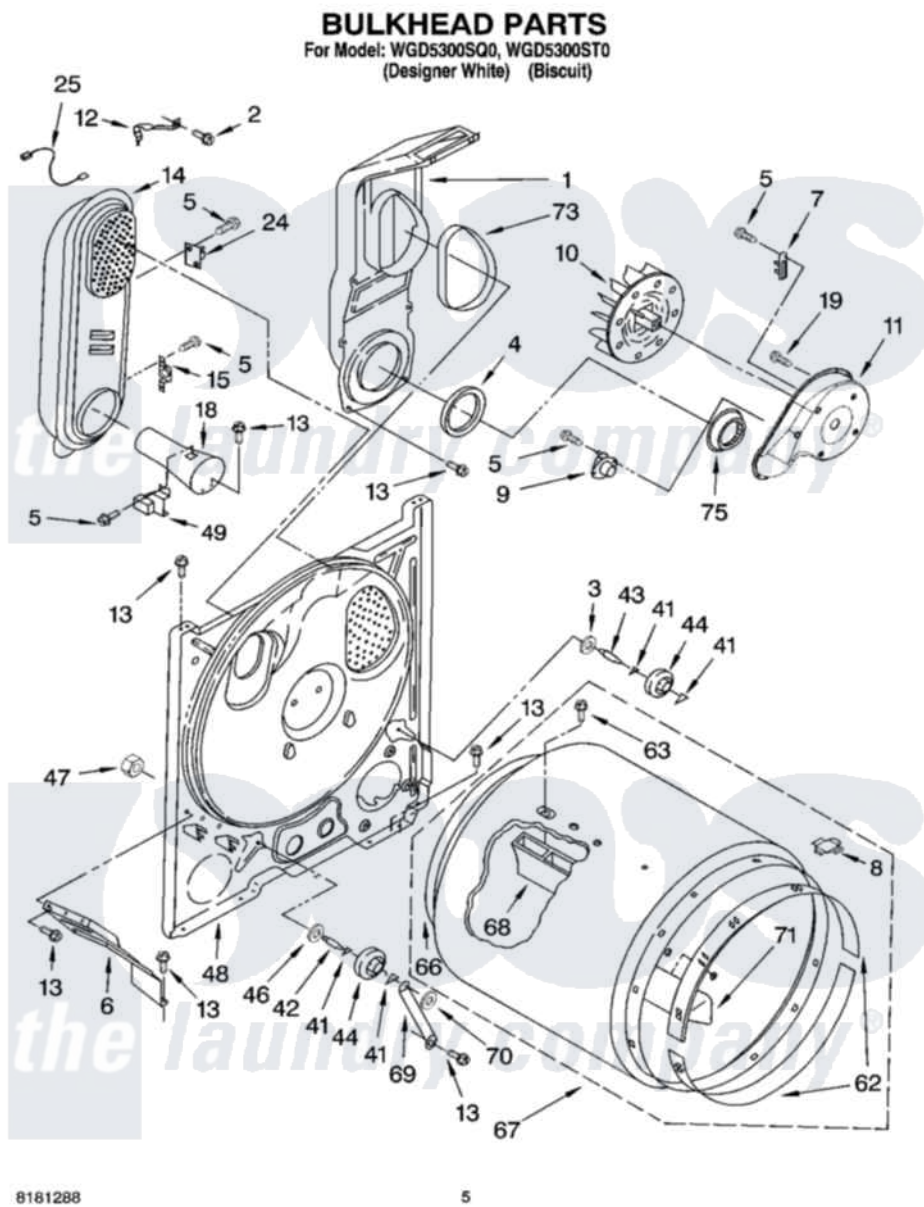

Whirlpool WGD5300ST0 03 - BULKHEAD PARTS

Whirlpool [Residential Whirlpool WGD5300ST0 Dryer Parts](#) Parts Diagram 03 - BULKHEAD PARTS
Click on the part number to view part

Item	Original Part Number	Replaced By	Status	Part Description
1	348368			Lint Chute Assembly
2	489463			Screw, 8-18 X 1/16
3	3388703			Washer, Support
4	347139			Seal, Lint Chute
5	90767			Screw, 8A X 3/8 HeX Washer Head Tapping
6	3406022			Bracket, Bulkhead
7	3392519			Thermal Limiter
8	8066086			Plug, Drum Hole
9	3387134			Thermostat, Internal-Bias
10	694089			Wheel, Blower
11	8577230			Housing, Blower
12	8066155			Clip, Heater Box
13	343641	681414		Screw, 10AB X 1/2
14	8530285	279980		Box
15	3403140			Thermostat, High-Limit 205F
18	8066049			Funnel, Burner Light

19	3390647	488729	Screw
24	280010		Kit, Thermal Cut-Off
25	3401707		Jumper, Tco-High Limit
41	690997		Washer, Thrust
42	3399506	W10359270	Shaft, Drum Roller Threads
43	3399507	W10359269	Shaft, Drum Roller Threads
44	3397590	349241T	Support
46	348197		Washer, Support
47	3359452		Nut, Lock
48	3403491	279796	Bulkhead
49	338906		Radiant, Sensor
62	692526	279441	BeaRng-Rng
63	97787	W10109200	Screw, Baffle Mounting
66	3406130	279857	Seal
67	695587		Drum Assembly
68	692490		Baffle, Drum
69	3976434		Bracket, Support Shaft
70	90296		Nut, Push On
71	3403636		Baffle, Drum
73	339956		Seal, Air Duct To Bulkhead
75	696302		Shield, Exhaust