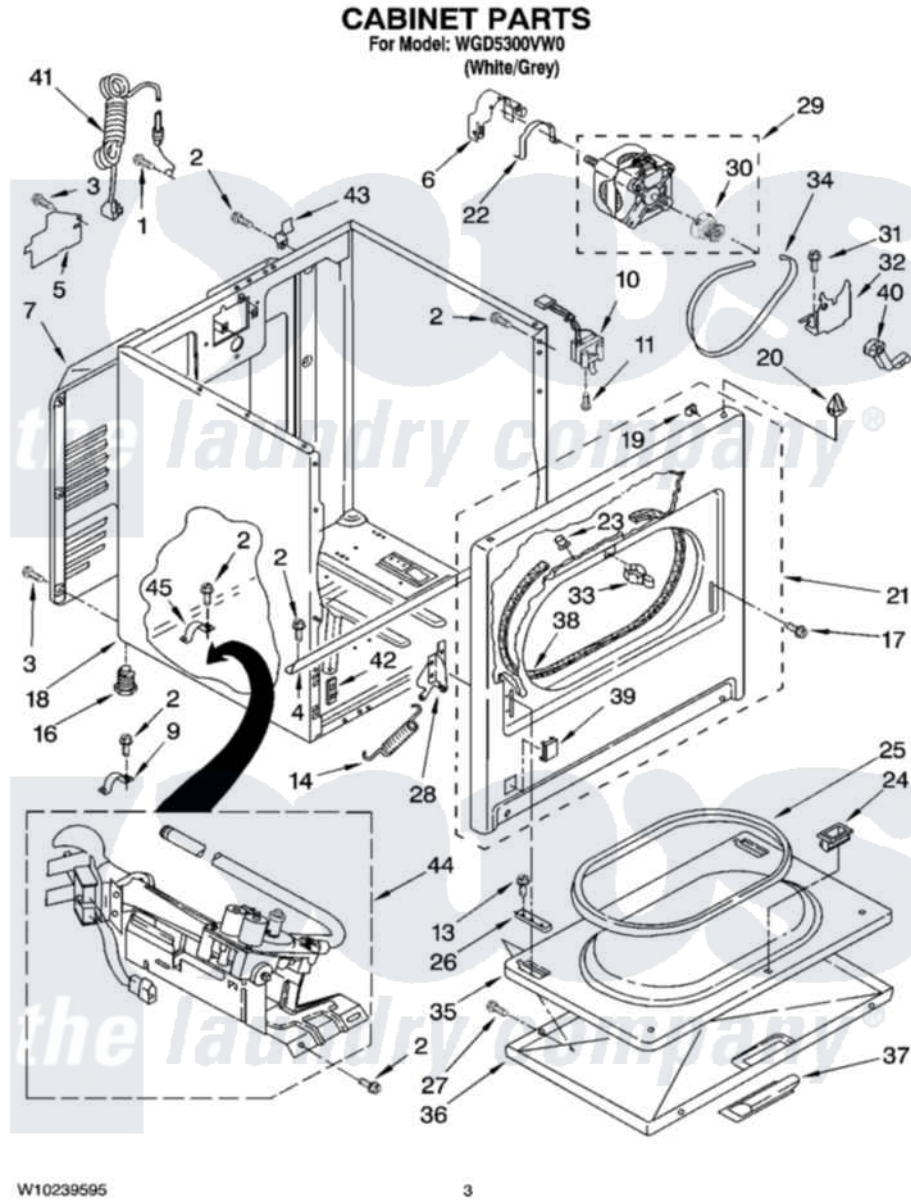

Whirlpool WGD5300VW0 02 - CABINET PARTS

Whirlpool [Residential Whirlpool WGD5300VW0 Dryer Parts](#) Parts Diagram 02 - CABINET PARTS
Click on the part number to view part

Item	Original Part Number	Replaced By	Status	Part Description
1	697776	4331106		Screw, No.10-32 X 7/16
2	343641	681414		Screw, 10AB X 1/2
3	693995			Screw, Hex Head
4	8541400			Bracket, Cabinet
5	3396795			Cover, Terminal Block
6	3404162			Clamp, Motor
7	3396805	280043		Panel-Rear
9	3980175			Clamp, Elbow
10	3406107			Door Switch Assembly
11	697773	3395530		Screw
13	3357011	308685		Side Trim)
14	W10041960			Spring, Door
16	3392100	49621		Feet-Leveling
"	279810			Foot-Optional
17	342043	486146		Screw
18	8530603	8533643		Cabinet

19	98234		Clip, U-Bend
20	690363	18776	Lock, Front Top
21	3395197	279740	Panel
22	W10121316		Plug, Multivent
23	685203	279220	Clip
24	3389441		Door Catch Assembly
25	3390731		Seal, Door
26	337189		Clip, Hinge
27	694091		Trim, Side Right Hand
28	8066056		Hinge, Door
"	8066057		Hinge, Door
29	W10194250	279827	Motor-Drve
30	8066184		Pulley, Motor
31	3400500		Bolt, 3405245 5/16-18 X 3/4
32	348780		Base, Motor
33	696144	279570	Latch
34	W10131364	341241	Belt
35	695737		Door, Rear
36	3393549		Door, Front
37	W10095180		Handle, Door
38	3406129		Seal And Bearing Assembly
39	3394975		Plug, Front Panel
40	691366		Idler And Pulley Assembly
41	344020	3401402	Cord, Power
42	3394083		Clip, Front Panel
43	8066217		Hinge, Top
44	8318272	W10465748	Burner-Gas
45	341029		Clamp, Pipe Door Spring