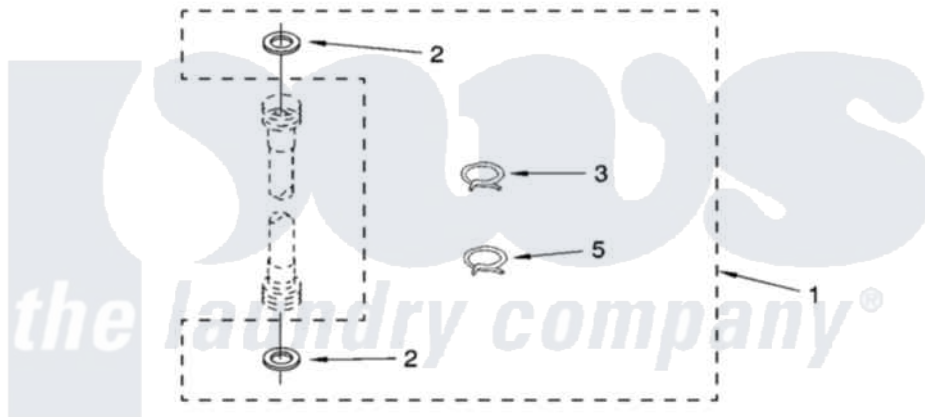

MISCELLANEOUS PARTS

For Model: WGT3300SQ1
(Designer White)

[Whirlpool Residential Whirlpool WGT3300SQ1 Washer/Dryer Parts](#) Parts Diagram 14 - MISCELLANEOUS PARTS
Click on the part number to view part

Item	Original Part Number	Replaced By	Status	Part Description
1	W10118295			Miscellaneous Parts Bag
2	16123			Washer Inlet-Hose Miscellaneous Parts Must be Ordered Separately.
3	356138			Clamp, Hose
5	3357331			Clamp, Drain