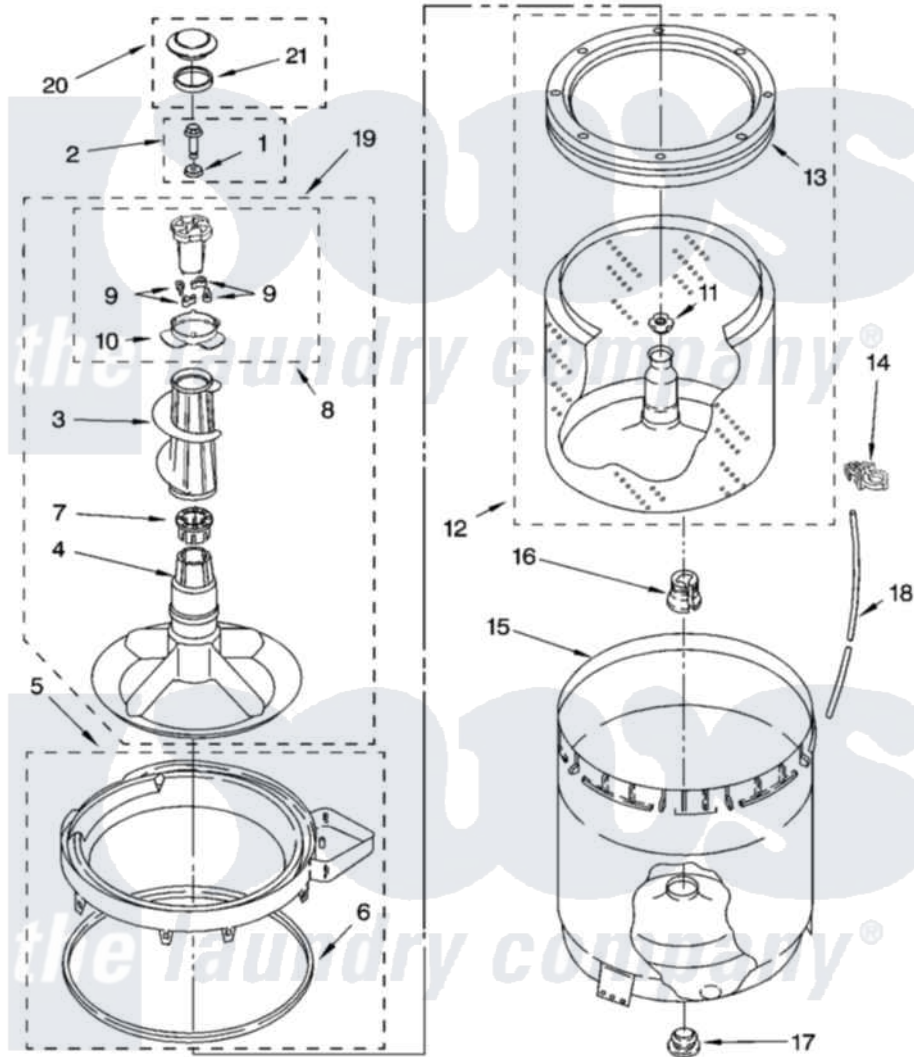

# Whirlpool WTW5320SQ0 03 - AGITATOR, BASKET AND TUB PARTS

## AGITATOR, BASKET AND TUB PARTS

For Model: WTW5320SQ0  
(White)

8181362

5

Whirlpool [Residential Whirlpool WTW5320SQ0 Washer Parts](#) Parts Diagram 03 - AGITATOR, BASKET AND TUB PARTS

[Click on the part number to view part](#)

Item	Original Part Number	Replaced By	Status	Part Description
1	<a href="#">3949550</a>			Washer
2	<a href="#">358237</a>			Screw And Washer
3	389141	<a href="#">3360824</a>		Auger, Agitator
4	<a href="#">389386</a>			Agitator
5	8528150	<a href="#">W10445870</a>		Ring-Tub
6	<a href="#">3976308</a>			Gasket, Tub Ring
7	3350389	<a href="#">285587</a>		Washer
8	3363662	<a href="#">285748</a>		Cam-Agitator
9	3366877	<a href="#">80040</a>		Dog-Agitator
10	<a href="#">3363661</a>			Bearing, Driven Cam
11	<a href="#">21366</a>			Nut, Spanner
12	8526017	<a href="#">W10389329</a>		Clothes Container, Assembly
13	8519788	<a href="#">387240</a>		Ring, Balance
14	<a href="#">2219077</a>			Clip, Pressure Switch Hose
15	<a href="#">63849</a>			Strain Relief, Power Cord
16	<a href="#">389140</a>			Tub Block, Basket Drive

17	<a href="#">383727</a>	Gasket, Centerpodt	
18	3347780	<a href="#">353244</a>	Hose, Pressure Switch
19	3347674	<a href="#">285727</a>	Agitator
20	63973	<a href="#">3362061</a>	Cap
21	<a href="#">358912</a>	Seal, Agitator Cap	