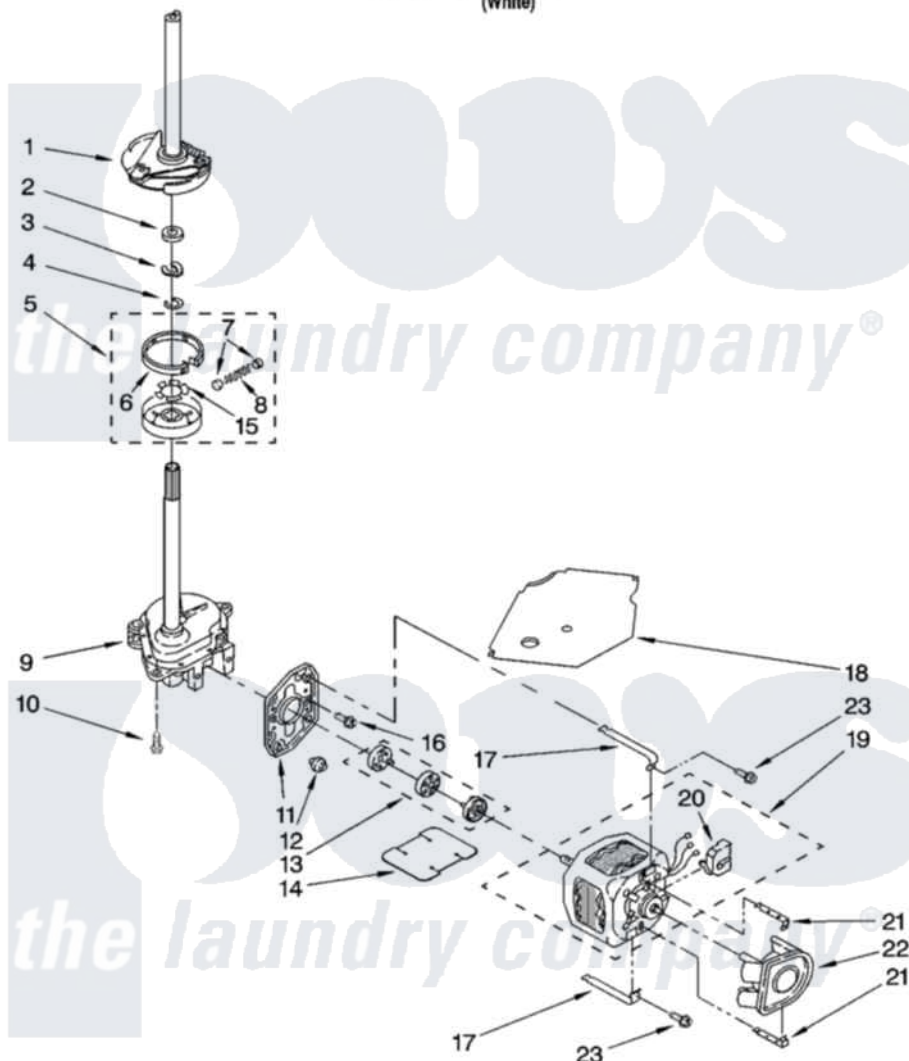

Whirlpool WTW5321SQ0 04 - BRAKE, CLUTCH, GEARCASE, MOTOR AND PUMP PARTS

BRAKE, CLUTCH, GEARCASE, MOTOR AND PUMP PARTS

For Model: WTW5321SQ0
(White)

8181363

7

Whirlpool [Residential Whirlpool WTW5321SQ0 Washer Parts](#) Parts Diagram 04 - BRAKE, CLUTCH, GEARCASE, MOTOR AND PUMP PARTS
Click on the part number to view part

Item	Original Part Number	Replaced By	Status	Part Description
1	388952	285792		Basketdrive
2	63292			Washer, Spin Tube Thrust
3	62697	W10080230		Ring, Spin Tube Support
4	63283	285353		Ring
5	3951311	285785		Clutch
6	3951308	285790		Lining
7	62646			Cap, Clutch Spring
8	3946792			Spring And Damper Assembly
9	3360630	3360629		Gearcase
10	3357334	3400516		Screw Anti-Rattle
11	62611			Plate, Motor Mount To Gearcase
12	62691			Grommet, Motor
13	285753	285753A		Coupling
14	3946532			Shield, Motor

15	3355454		Clip, Main Drive
16	3400516		Screw Anti-Rattle
17	3349637	W10086010	Retainer, Motor
18	3362089		Shield, Tub To Motor
19	8528157	661600	Motor, Main Drive
20	3952056		Switch, Main Drive Motor
21	8546127		Retainer, Pump
22	3363394		Pump
23	3387485	273556	Screw, 10-16 X 5/8