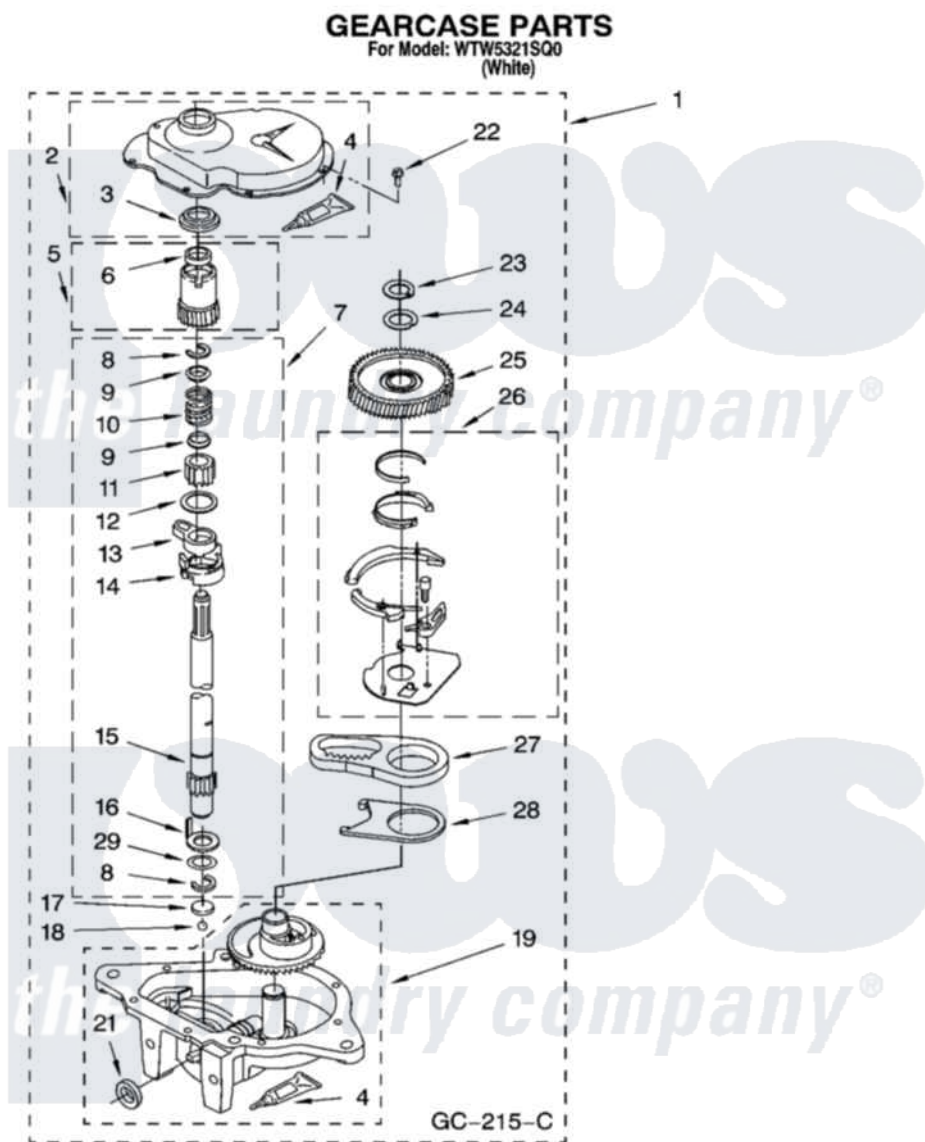

Whirlpool WTW5321SQ0 08 - GEARCASE PARTS, OPTIONAL PARTS  
(NOT INCLUDED)

12

8181363

Whirlpool Residential Whirlpool WTW5321SQ0 Washer Parts Parts Diagram 08 - GEARCASE PARTS, OPTIONAL PARTS (NOT INCLUDED)

Click on the part number to view part

Item	Original Part Number	Replaced By	Status	Part Description
1	3360630	<a href="#">3360629</a>		Gearcase
2	<a href="#">285202</a>			Cover, Gearcase
3	<a href="#">3349985</a>			Seal, Gearcase Cover
4	<a href="#">285195</a>			Sealer Sealer, Gasket
5	63320	<a href="#">285362</a>		Gear and Pinion
6	<a href="#">356427</a>			Seal, Spin Pinion
7	<a href="#">389387</a>			Shaft, Agitator
8	90369		Not Available	Ring, Retaining (2)
9	<a href="#">62677</a>			Retainer, Spring
10	<a href="#">62676</a>			Spring, Agitator
11	63273	<a href="#">285509</a>		Shaft, Agitator
12	<a href="#">62619</a>			Washer, Agitator Gear
13	62580	<a href="#">285206</a>		Cam-Agitator
14	62581	<a href="#">285206</a>		Cam-Agitator
15	<a href="#">285509</a>			Shaft, Agitator