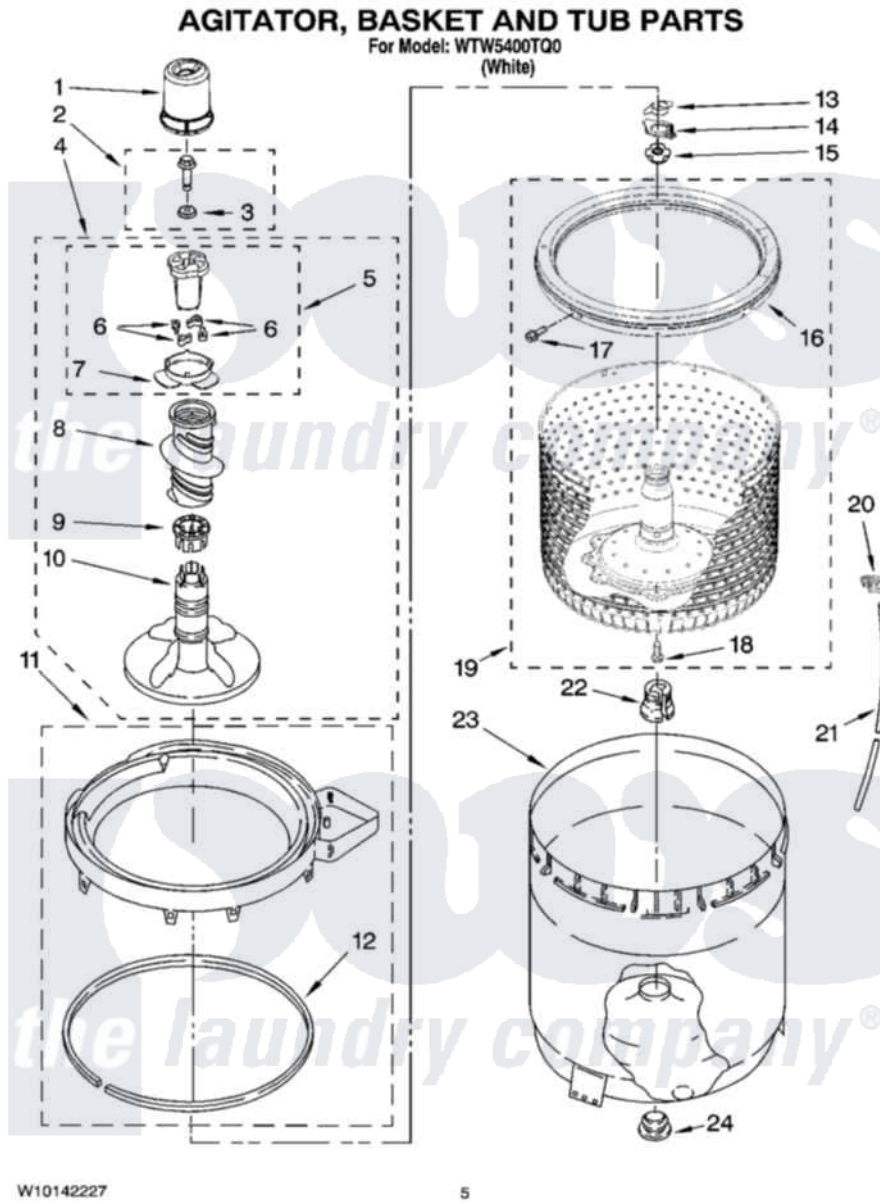

Whirlpool WTW5400TQ0 03 - AGITATOR, BASKET AND TUB PARTS

Whirlpool Residential Whirlpool WTW5400TQ0 Washer Parts Parts Diagram 03 - AGITATOR, BASKET AND TUB PARTS

Click on the part number to view part

Item	Original Part Number	Replaced By	Status	Part Description
1	8559760			Dispenser, Fabric Softener
2	358237			Screw And Washer
3	3949550			Washer
4	W10093671			Agitator
5	3363662	285748		Cam-Agitator
6	3366877	80040		Dog-Agitator
7	3363661			Bearing, Driven Cam
8	3360824			Auger, Agitator
9	3350389	285587		Washer
10	W10093670			Agitator
11	8528150	W10445870		Ring-Tub
12	3976308			Gasket, Tub Ring
13	3354845			Clip, Agitator
14	8543666			Washer, Agitator
15	21366			Nut, Spanner
16	W10116946			Balance Ring

17	W10112540		Screw, Balance Ring
18	W10112537		Screw, Adapter Assembly
19	W10042080		Basket And Balance Ring
20	2219077		Clip, Pressure Switch Hose
21	3347780	353244	Hose, Pressure Switch
22	389140		Tub Block, Basket Drive
23	63849		Strain Relief, Power Cord
24	383727		Gasket, Centerpodt