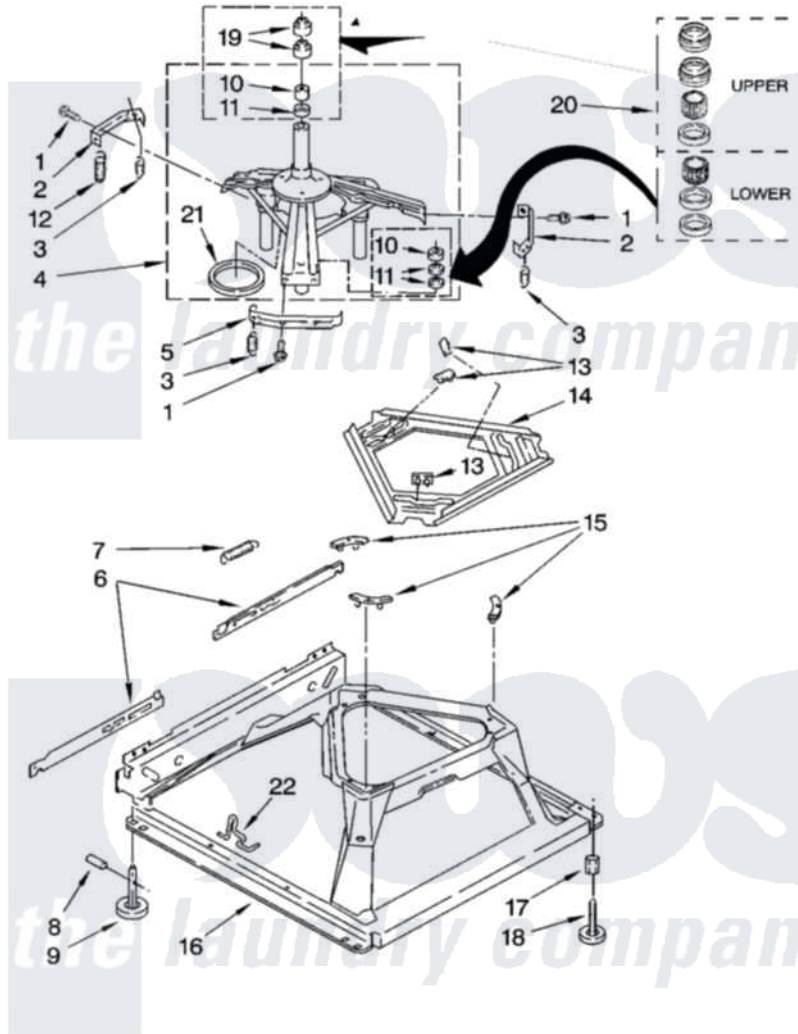

Whirlpool WTW5500SQ0 05 - MACHINE BASE PARTS

MACHINE BASE PARTS

For Models: WTW5500SQ0, WTW5500ST0
(White) (Biscuit)

8

8181315

Whirlpool [Residential Whirlpool WTW5500SQ0 Washer Parts](#) Parts Diagram 05 - MACHINE BASE PARTS
Click on the part number to view part

Item	Original Part Number	Replaced By	Status	Part Description
1	3400076			Screw, Bracket Mounting
2	64067			Bracket, Spring Outer
3	63907			Spring, Suspension
4	8575214	280184		Support
5	64065			Bracket, Spring Outer
6	63466			Link, Leveling Mechanism
7	62597	8316845		Spring
8	62837			Pin, Knurled
9	62596	285244		Feet-Leveling
10	8546455			Bearing, Centerpost
11	357409	359449		Seal, Agitator Shaft
12	388492	W10250667		Spring, Counterweight
13	62568	285219		Pad
14	3946509			Plate, Suspension
15	3363660	285744		Pad
16	3946512	285771		Base

17	3359452	Nut, Lock
18	W10001130	Foot, Leveling
19	8577376	Seal, Centerpost
20	285203	Centerpost Bearing Kit
21	63134	Ring, Sound Deadening
22	63806	W10145155 Retainer, Suspension Spring