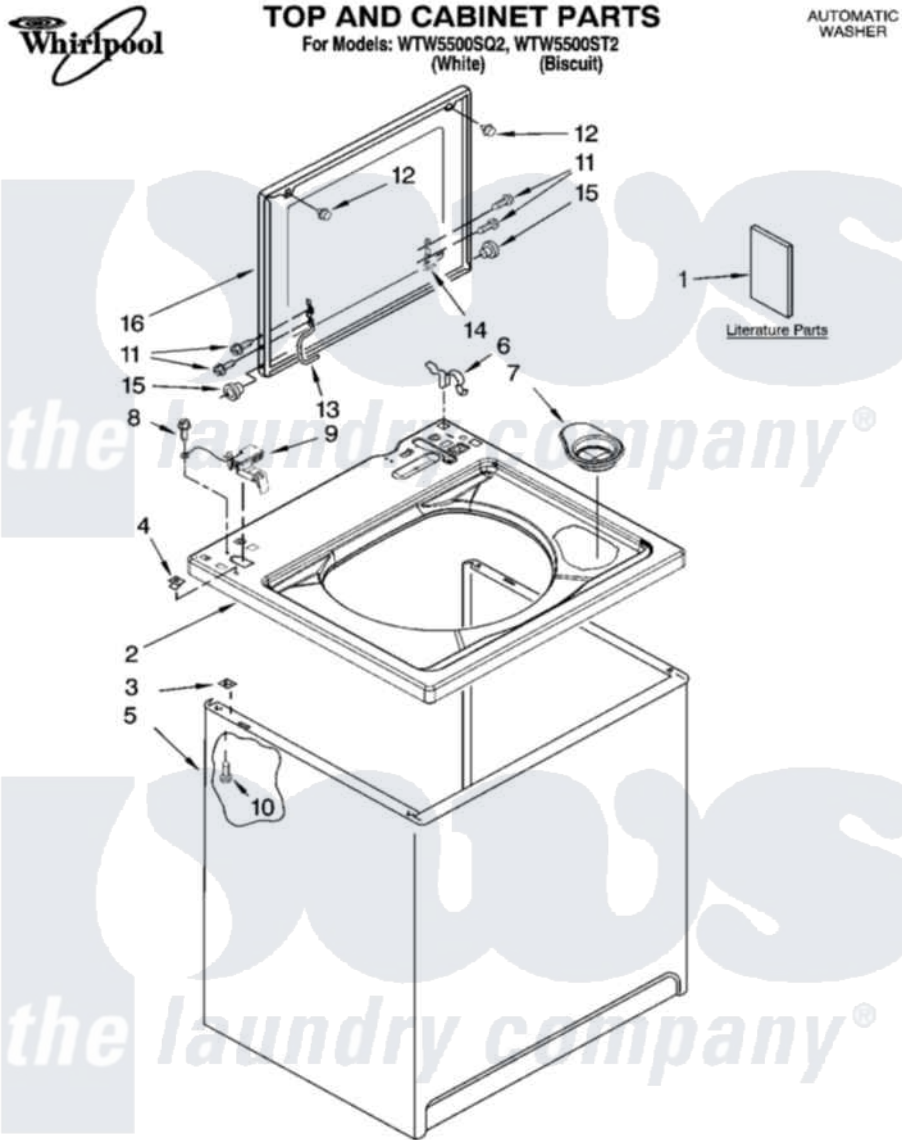

# Whirlpool WTW5500SQ2 01 - TOP AND CABINET PARTS

1-08 Litho in U.S.A. (drd)

1

Part No. W10183169 Rev. A

[Whirlpool Residential Whirlpool WTW5500SQ2 Washer Parts](#) Parts Diagram 01 - TOP AND CABINET PARTS

[Click on the part number to view part](#)

Item	Original Part Number	Replaced By	Status	Part Description
1	<a href="#">W10150593</a>			Installation Instructions
"	W10150595		Not Available	Use & Care Guide (English)
"	W10150601		Not Available	Feature Sheet (English)
"	W10178027		Not Available	Energy Guide
"	8577358		Not Available	Wiring Diagram
"	BLANK		Not Available	Following May Be Purchased DO-IT-YOURSELF REPAIR MANUALS
"	<a href="#">4313896</a>			Do-It-Yourself Repair Manuals
2	8543451	<a href="#">8543447</a>		Top
"	8543452	<a href="#">8543448</a>		Top
3	62750			Spacer, Cabinet To Top (4)
4	<a href="#">357213</a>			Nut, Push-In
5	<a href="#">63424</a>			Cabinet
"	<a href="#">3954357</a>			Cabinet
6	<a href="#">62780</a>			Clip, Top And Cabinet And Rear Panel

7	<a href="#">8566266</a>		Dispenser, Bleach
8	<a href="#">3351614</a>		Screw, Gearcase Cover Mounting
9	<a href="#">8318084</a>		Switch, Lid
10	<a href="#">3390631</a>		Screw, 10-16 X 3/8
11	<a href="#">W10119828</a>		Screw, Lid Hinge Mounting
12	<a href="#">9724509</a>		Bumper, Lid
13	8559336	<a href="#">W10225136</a>	Hinge 7 Pad Assembly
14	<a href="#">91770</a>		Hinge, Lid
15	<a href="#">8319539</a>		Bearing, Lid Hinge
16	W10171313	<a href="#">W10193861</a>	Lid
"	W10171314	<a href="#">W10193862</a>	Lid