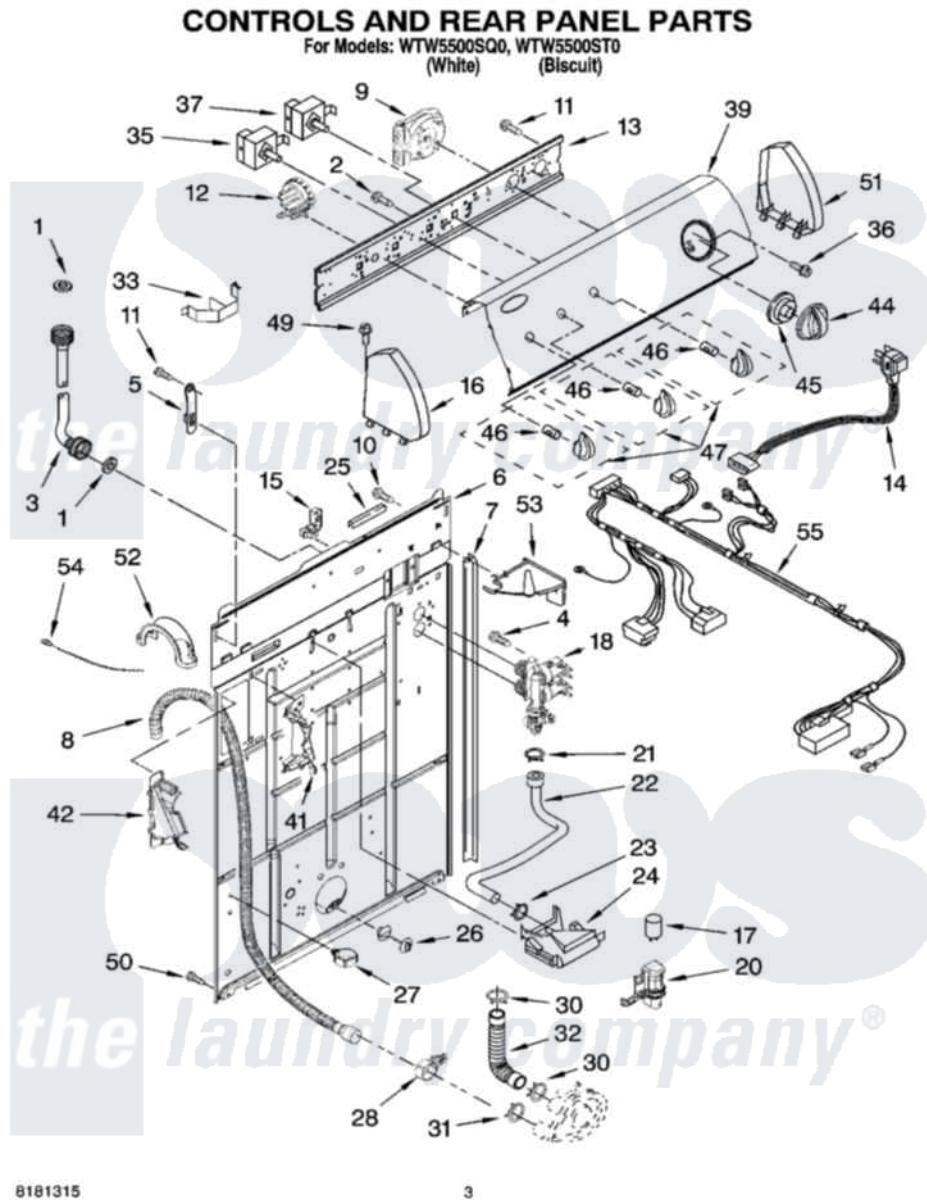

Whirlpool WTW5500ST0 02 - CONTROLS AND REAR PANEL PARTS

8181315

3

Whirlpool [Residential Whirlpool WTW5500ST0 Washer Parts](#) Parts Diagram 02 - CONTROLS AND REAR PANEL PARTS

[Click on the part number to view part](#)

Item	Original Part Number	Replaced By	Status	Part Description
1	3976300	16123		Washer Inlet-Hose Miscellaneous Parts Must be Ordered Separately.
2	3400073			Screw, Ground
3	8571377	89503		Hose-Inlet
"	8571378	89503		Hose-Inlet
4	9740848			Screw, Mixing Valve Mounting
5	8568314			Strap, Console
6	8318015			Panel, Rear
7	62747			Pad, Rear Panel
8	8559373	W10096921		Drain Hose Assembly
9	8577356			Timer, Control
10	3351614			Screw, Gearcase Cover Mounting
11	90767			Screw, 8A X 3/8 HeX Washer Head Tapping
12	8577844	W10339251		Switch-WL

13	8544893		Bracket, Control
14	3956162	285800	Cord-Power
15	3952821	285777	Relief-Str
16	8271365	279962	Endcap
"	8271368	279965	Endcap
17	8572717		Capacitor, Motor Start
18	8578343		Valve, Water Inlet W/Bi-Metal
20	8318046		Clip, Capacitor
21	301958	596669	Clamp, Manifold
22	8317974	8317926	Hose, Vacuum Break
23	370450	596669	Clamp, Manifold
24	387606	3360977	Break-Vac
25	303294	3367669	Protector, Edge
26	8519200		Support, Rear Panel
27	8541667		Clamp, Hose
28	8541668		Clamp, Hose
30	3363366	616099	Clamp
31	8317496	285655	Clamp, Hose
32	3951449	285871	Hose
33	8055003		Clip, Harness And Pressure Switch
35	8578338		Switch, Water Temperature
36	3400818		Screw, Timer Mounting
37	3949187	W10168262	Switch, Rotary
39	8578785		Panel, Console
"	8578786		Panel, Console
41	8541669		Bucket, Drain Hose
42	8541658		Bucket, Drain Hose
44	8566022		Knob, Timer
"	8566025		Knob, Timer
45	8566018		Dial,
46	8536939		Clip, Knob
47	8565944		Knob, Control
"	8565947		Knob, Control
49	388326		Screw, 8-18 X 1.25
50	62863	3390631	Screw, 10-16 X 3/8
51	8271359	279962	Endcap
"	8271362	279965	Endcap
52	8577378		U-Bend, Drain Hose
53	8539874		Shield, Suds
54	3347868	W10339879	Tie, Cable
55	3958077		Harness, Wiring