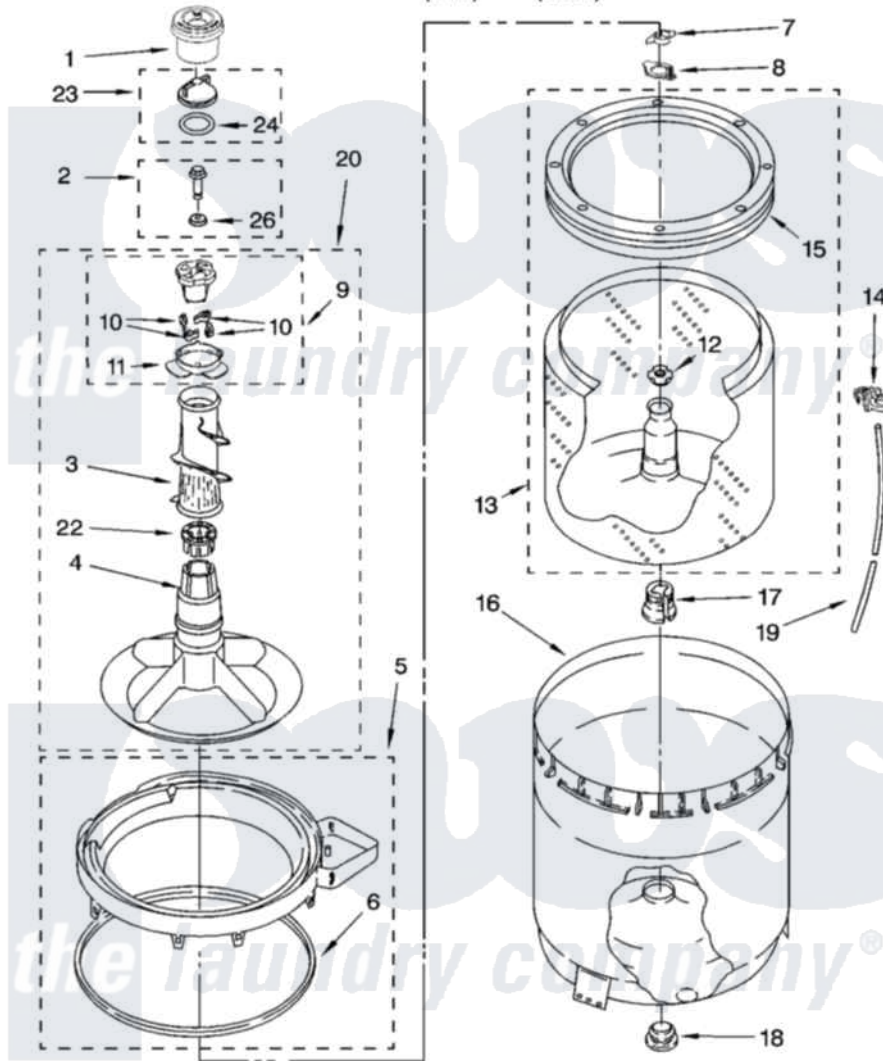

Whirlpool WTW5500ST0 03 - AGITATOR, BASKET AND TUB PARTS

AGITATOR, BASKET AND TUB PARTS

For Models: WTW5500SQ0, WTW5500ST0
(White) (Biscuit)

8181315

5

Whirlpool Residential Whirlpool WTW5500ST0 Washer Parts Parts Diagram 03 - AGITATOR, BASKET AND TUB PARTS

Click on the part number to view part

Item	Original Part Number	Replaced By	Status	Part Description
1	8575076	8575076A		Dispenser
2	358237			Screw And Washer
3	3363003			Mover, Clothes
4	3951632			Agitator
5	8528150	W10445870		Ring-Tub
6	3976308			Gasket, Tub Ring
7	3354845			Clip, Agitator
8	8543666			Washer, Agitator
9	3951682	285809		Cam-Agitator
10	3366877	80040		Dog-Agitator
11	3952374			Bearing, Driven Cam
12	21366			Nut, Spanner
13	8526016	W10389328		Clothes Container, Assembly
14	2219077			Clip, Pressure Switch Hose
15	8519788	387240		Ring, Balance
16	63849			Strain Relief, Power Cord

17	389140		Tub Block, Basket Drive
18	383727		Gasket, Centerpodt
19	3347780	353244	Hose, Pressure Switch
20	3951744		Agitator Assembly
22	3951608		Spacer, Thrust
23	3354733	W10074580	Cap, Barrier
24	3348855	W10072840	Fabric Softener
26	3949550		Washer