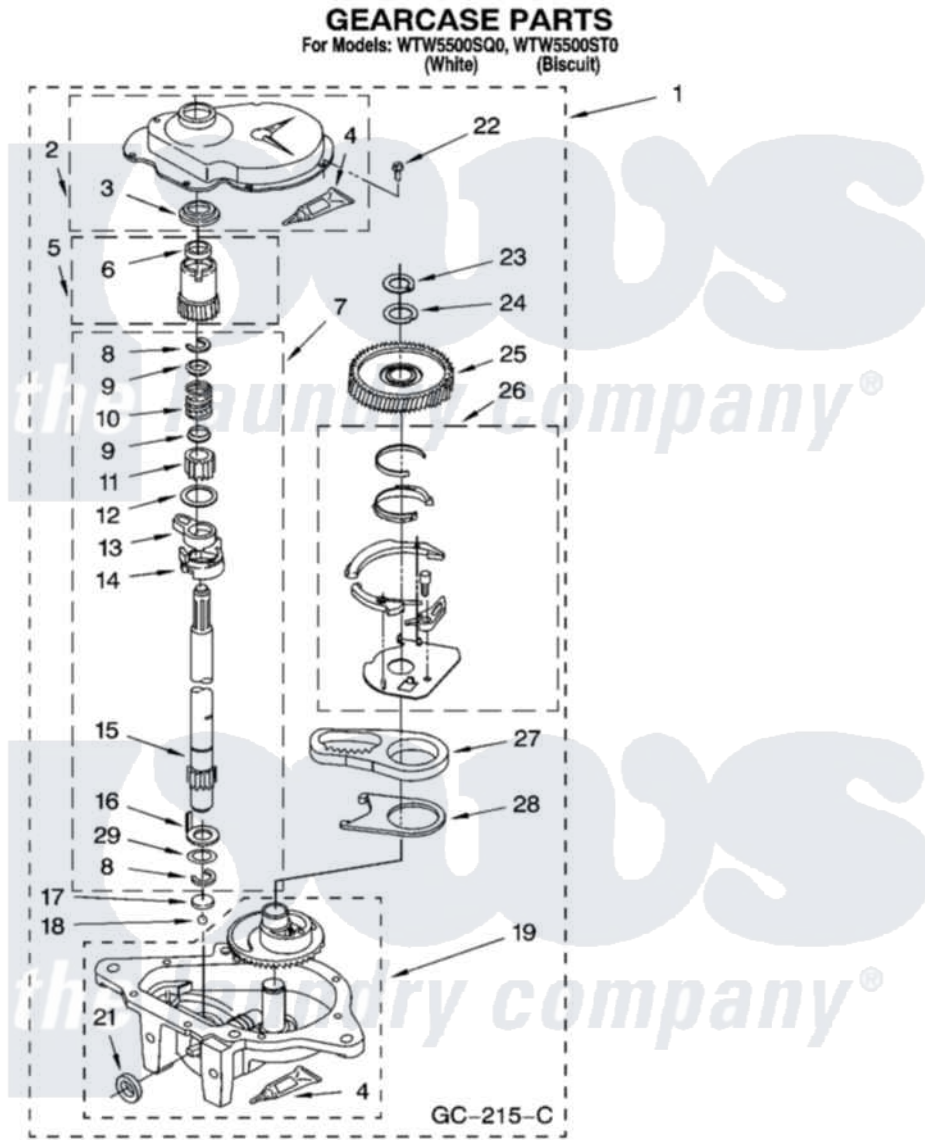

**Whirlpool WTW5500ST0 08 - GEARCASE PARTS, OPTIONAL PARTS
(NOT INCLUDED)**

12

8181315

Whirlpool Residential Whirlpool WTW5500ST0 Washer Parts Parts Diagram 08 - GEARCASE PARTS, OPTIONAL PARTS (NOT INCLUDED)

Click on the part number to view part

Item	Original Part Number	Replaced By	Status	Part Description
1	3360630	3360629		Gearcase
2	285202			Cover, Gearcase
3	3349985			Seal, Gearcase Cover
4	285195			Sealer Sealer, Gasket
5	63320	285362		Gear and Pinion
6	356427			Seal, Spin Pinion
7	389387			Shaft, Agitator
8	90369		Not Available	Ring, Retaining (2)
9	62677			Retainer, Spring
10	62676			Spring, Agitator
11	63273	285509		Shaft, Agitator
12	62619			Washer, Agitator Gear
13	62580	285206		Cam-Agitator
14	62581	285206		Cam-Agitator
15	285509			Shaft, Agitator

16	62618		Washer, Cam Thrust
17	16018	285205	Bearing
18	85529	285205	Bearing
19	389230	285515	Gearcase
21	285352		Seal Kit, Thrust Plug
22	3351614		Screw, Gearcase Cover Mounting
23	3362552	285765	Ring-Retrn
24	285735	285766	Washer Kit, Thrust
25	62570	285362	Gear and Pinon
26	388253	999516	Shelf-Glas
27	3349296	8546456	Rack, Connecting
28	62621		Actuator, Shift
29	388815		Washer, Intermediate 1 3976263 Miscellaneous Parts Bag 2 3976300 Washer, Inlet Hose 3 3366913 Clamp, Hose
	72017		Paint, Touch-Up
"	4392899		Paint, Touch-Up
"	350938		Paint, Pressurized Spray B
"	350930		Paint, Pressurized Spray B
"	4392901		Paint, Pressurized Spray
"	799344		Paint, Touch-Up)
"	4392900		Paint, Bulk)
"	BLANK	Not Available	OIL
"	350572		Oil
"	BLANK	Not Available	LUBRICANT
"	285208		Lubricant
"	BLANK	Not Available	SEALER
"	285195		Sealer Sealer, Gasket
"	BLANK	Not Available	ACCESSORY PARTS
"	367031		Water System Parts
"	280129	280129A	Break-Sphn
"	280130	280130A	Adapter
"	280131	40922	Hose