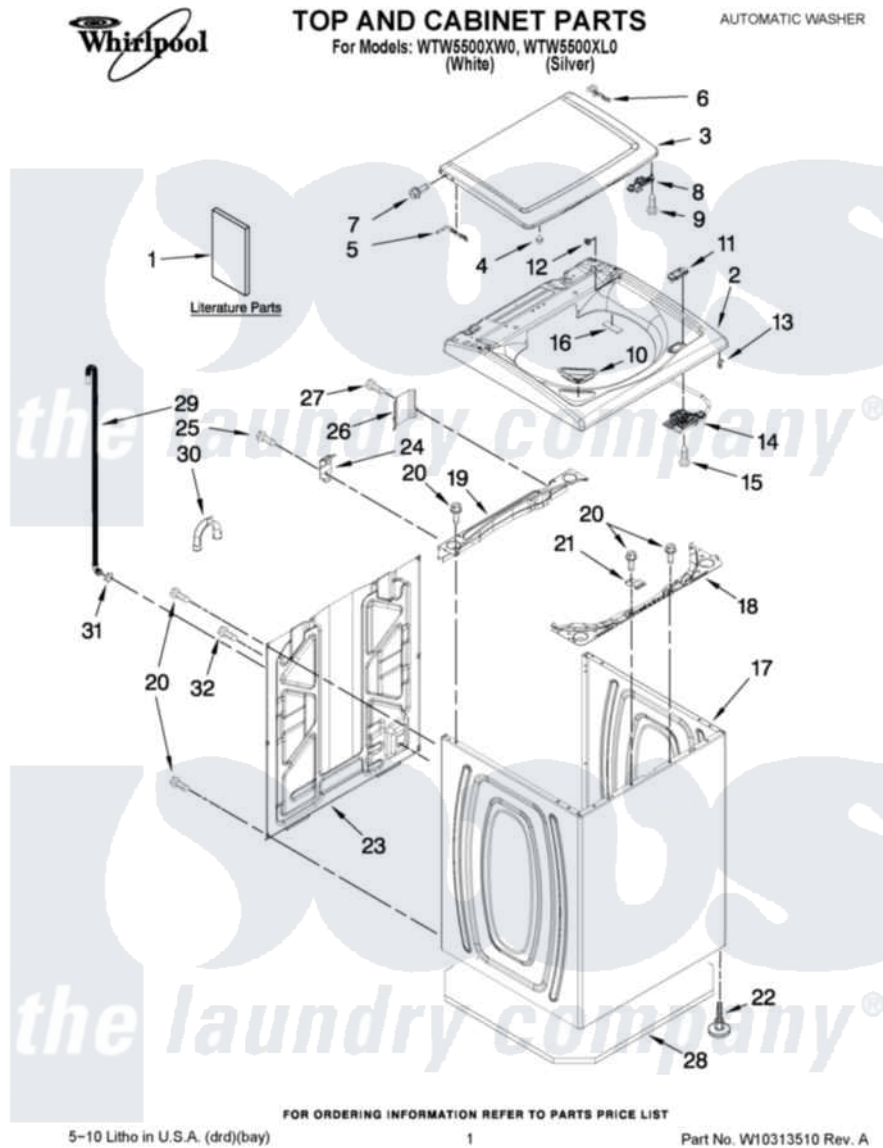

Whirlpool WTW5500XL0 01 - TOP AND CABINET PARTS

Whirlpool [Residential Whirlpool WTW5500XL0 Washer Parts](#) Parts Diagram 01 - TOP AND CABINET PARTS
 Click on the part number to view part

Item	Original Part Number	Replaced By	Status	Part Description
1	W10240509			Installation Instructions
"	W10240510		Not Available	INSTALLATION INSTRUCTIONS (SPANISH)
"	W10280477		Not Available	USE & CARE GUIDE
"	W10280504		Not Available	INSTRUCTIONS, SOUND SHIELD INSTALLATION
"	W10240504		Not Available	TECH SHEET IMPROVED WASH
"	W10026652		Not Available	Improved Wash Performance Sheet (English/French)
"	W10178406		Not Available	Improved Wash Performance Sheet (Spanish)
"	W10280494		Not Available	QUICK START GUIDE
"	W10062920		Not Available	ENERGY GUIDE
2	W10246376			Top
"	W10256438			Top
3	W10270529			Lid
"	W10276179			Lid

4	9724509		Bumper, Lid
5	W10295775		Hinge, Wire
6	W10294031		Hinge Wire
7	W10119828		Screw, Lid Hinge Mounting
8	W10240513		Strike, Lid Lock
"	W10240514		Strike, Lid Lock
9	W10273971		Screw, 6-19 X 1/2
10	W10240977		Dispenser, Bleach
"	W10304138		Dispenser, Bleach
11	W10240511	W10392041	Bezel, Lid Lock
"	W10240512	W10392092	Bezel, Lid Lock
12	W10293272		Bearing, Lid Hinge
"	W10293230		Bearing, Lid Hinge
13	90016		Clip, Pressure Switch Hose
14	W10238287	W10404050	Latch
15	8281163		Screw, Dispenser Housing Mounting
16	W10330080		Pad, Lid Hinge
17	W10319849	W10338650	Cabinet
"	W10319854	W10338651	Cabinet
18	W10215098		Brace, Cabinet Top Front
19	W10215099		Brace, Cabinet Top Rear
20	1157158	489069	Xxscrew, 10-12 X 1/2
21	W10248088		Lock, Top
22	W10326955	W10397767	Foot Assembly, Leveling
23	W10250884		Panel Rear
24	W10215102		Hinge, Top
25	W10142728	3370225	Screw
26	W10215139		Cover, Harness
27	3400076		Screw, Bracket Mounting
28	W10317148	W10319260	Sound Absr
29	W10221546		Hose, Outer Drain Assembly
30	W10280024		U-Bend, Drain Hose
31	356138		Clamp, Hose
32	9740848		Screw, Mixing Valve Mounting