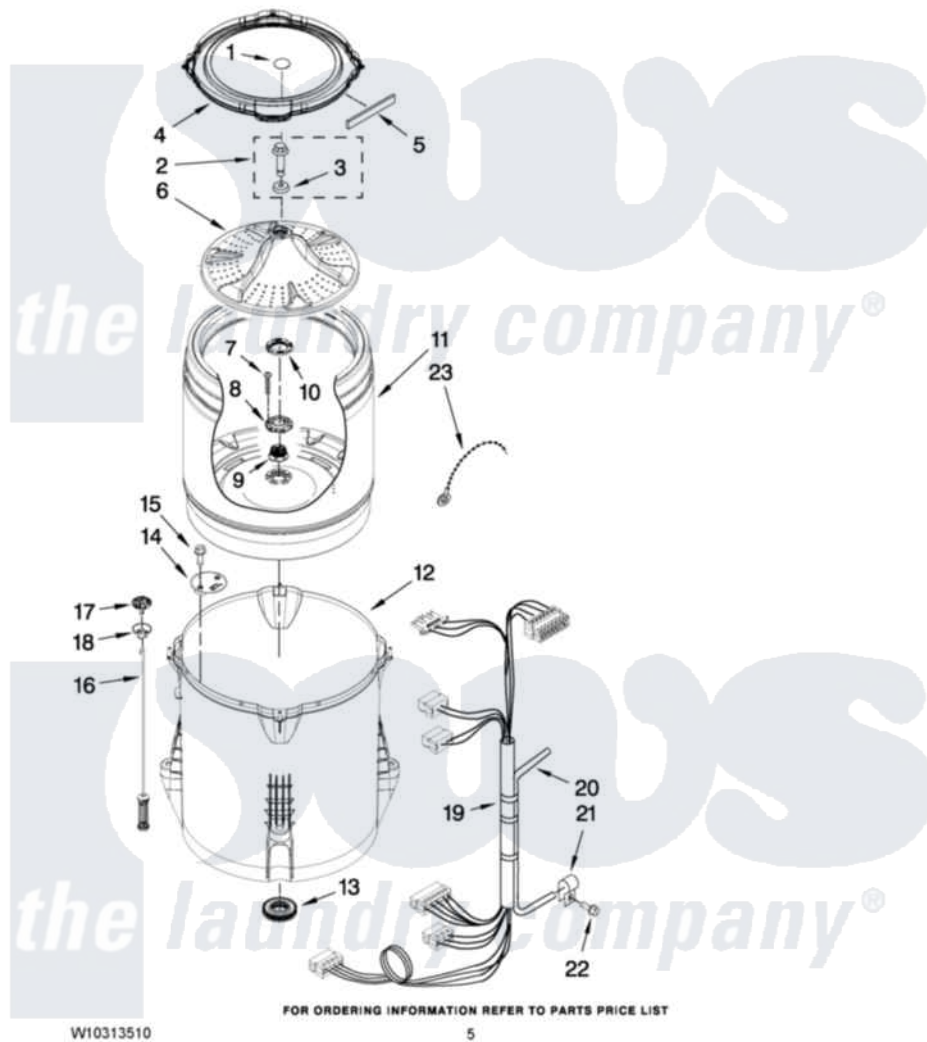

Whirlpool WTW5500XL0 03 - BASKET AND TUB PARTS

BASKET AND TUB PARTS

For Models: WTW5500XW0, WTW5500XL0
(White) (Silver)

Whirlpool [Residential Whirlpool WTW5500XL0 Washer Parts](#) Parts Diagram 03 - BASKET AND TUB PARTS
Click on the part number to view part

Item	Original Part Number	Replaced By	Status	Part Description
1	W10305259			Cap, Impeller
2	W10003790			Screw And Washer
3	3949550			Washer
4	W10215146			Tub Ring
5	W10205824			Absorber, Impact
6	W10215118			Impeller
7	8533953			Screw, 8-16 X 1.000
8	W10291415	W10324651		Hub
9	W10291416	W10324651		Hub
10	W10291417	W10324651		Hub
11	W10238268	W10324650		Basket
12	W10238301	W10324648		Tub-Outer
13	W10006371	W10324647		Seal-Tub
14	W10215093			Filter, Drain Pump
15	8533928			Screw, 8-18 X 3/4
16	W10257086	W10317708		Supsension

17	W10215136	W10440729	Suspension
18	W10256551	W10440729	Suspension
19	W10252578	W10297443	Harness, Lower
20	W10312655	353244	Hose, Pressure Switch
21	W10005430		Clamp, Pressure Hose Retainer
22	8533943	W10109200	Screw, Baffle Mounting
23	3347868	W10339879	Tie, Cable