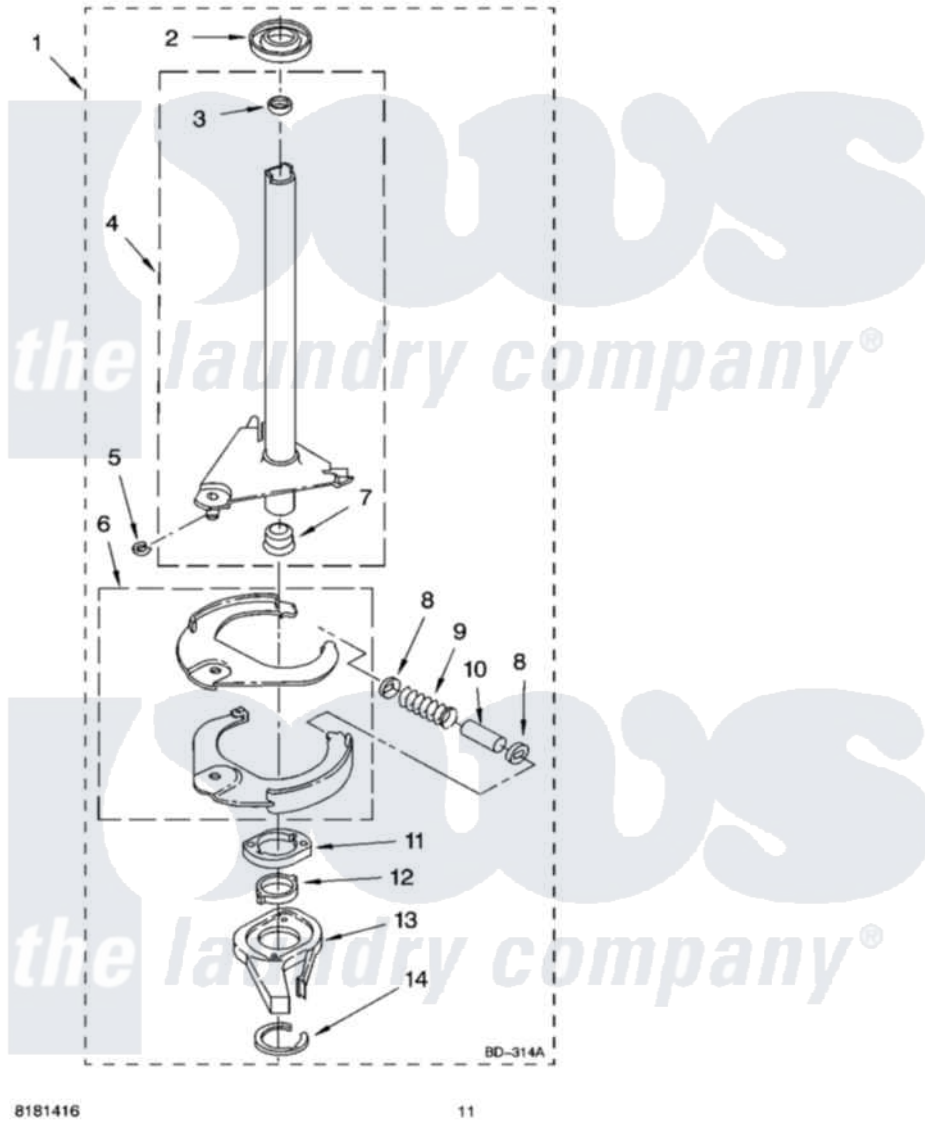

Whirlpool WTW5505SQ0 07 - BRAKE AND DRIVE TUBE PARTS

BRAKE AND DRIVE TUBE PARTS

For Model: WTW5505SQ0
(White)

8181416

11

Whirlpool [Residential Whirlpool WTW5505SQ0 Washer Parts](#) Parts Diagram 07 - BRAKE AND DRIVE TUBE PARTS
Click on the part number to view part

Item	Original Part Number	Replaced By	Status	Part Description
1	388951	285792		Basketdrive
2	62658			Ring, Thrust
3	356427			Seal, Spin Pinion
4	64027	64208		Tube-Spin
5	64035	W10083190		Ring, Retaining
6	64232	285438		Shoe-Brake
7	62703	8546462		"T" Bearing, Spin Tube
8	3353956	285658		Sleeve
9	62647		Not Available	Spring, Brake
10	3355360	285658		Sleeve
11	661516	8546461		Cam, Brake Release
12	63022			Sleeve, Cam
13	64194	285790		Lining
14	90368	W10083200		Ring, Retaining
"	BLANK		Not Available	Following Parts Not Illustrated
"	285208			Lubricant