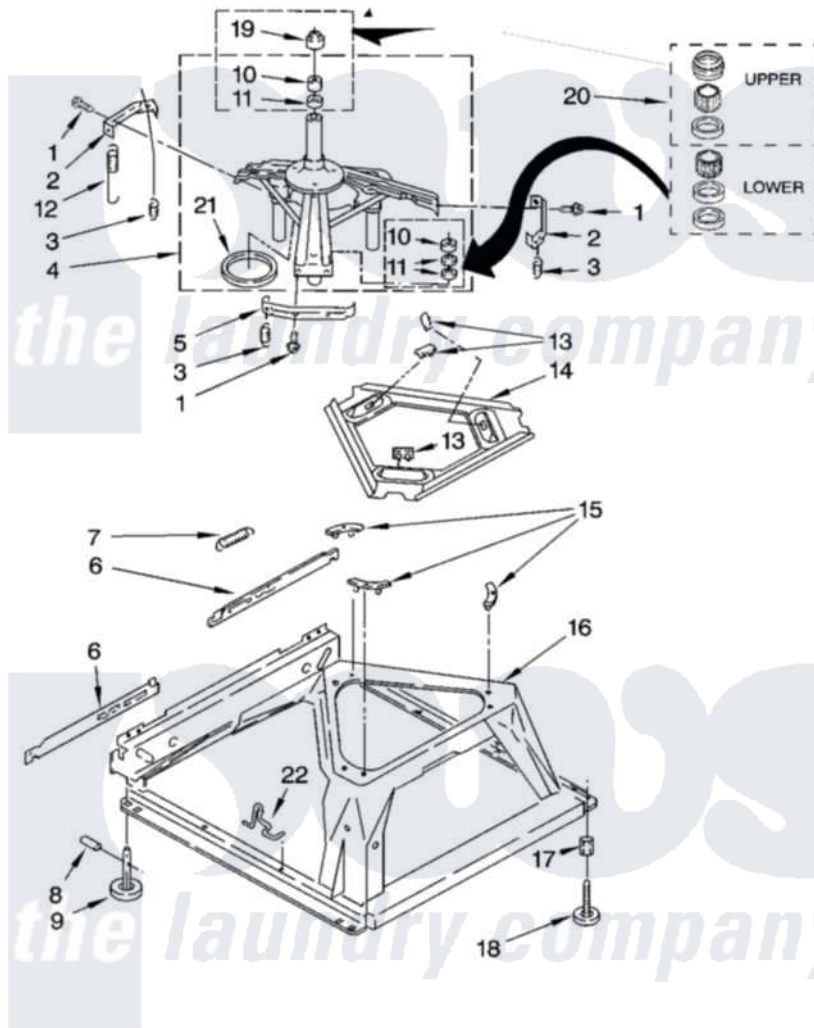

Whirlpool WTW5505VQ0 05 - MACHINE BASE PARTS

MACHINE BASE PARTS

For Model: WTW5505VQ0
(White)

8

W10218701

Whirlpool Residential Whirlpool WTW5505VQ0 Washer Parts Parts Diagram 05 - MACHINE BASE PARTS
[Click on the part number to view part](#)

Item	Original Part Number	Replaced By	Status	Part Description
1	3400076			Screw, Bracket Mounting
2	64067			Bracket, Spring Outer
3	63907			Spring, Suspension
4	8575214	280184		Support
5	64065			Bracket, Spring Outer
6	63138			Link, Leveling Mechanism
7	62597	8316845		Spring
8	62837			Pin, Knurled
9	62596	285244		Feet-Leveling
10	8546455			Bearing, Centerpost
11	357409	359449		Seal, Agitator Shaft
12	388492	W10250667		Spring, Counterweight
13	62568	285219		Pad
14	3946509			Plate, Suspension
15	3363660	285744		Pad
16	3349337	285459		Base

17	3359452	Nut, Lock
18	W10001130	Foot, Leveling
19	8577376	Seal, Centerpost
20	285203	Centerpost Bearing Kit
21	63134	Ring, Sound Deadening
22	W10145155	Retainer, Suspension Spring