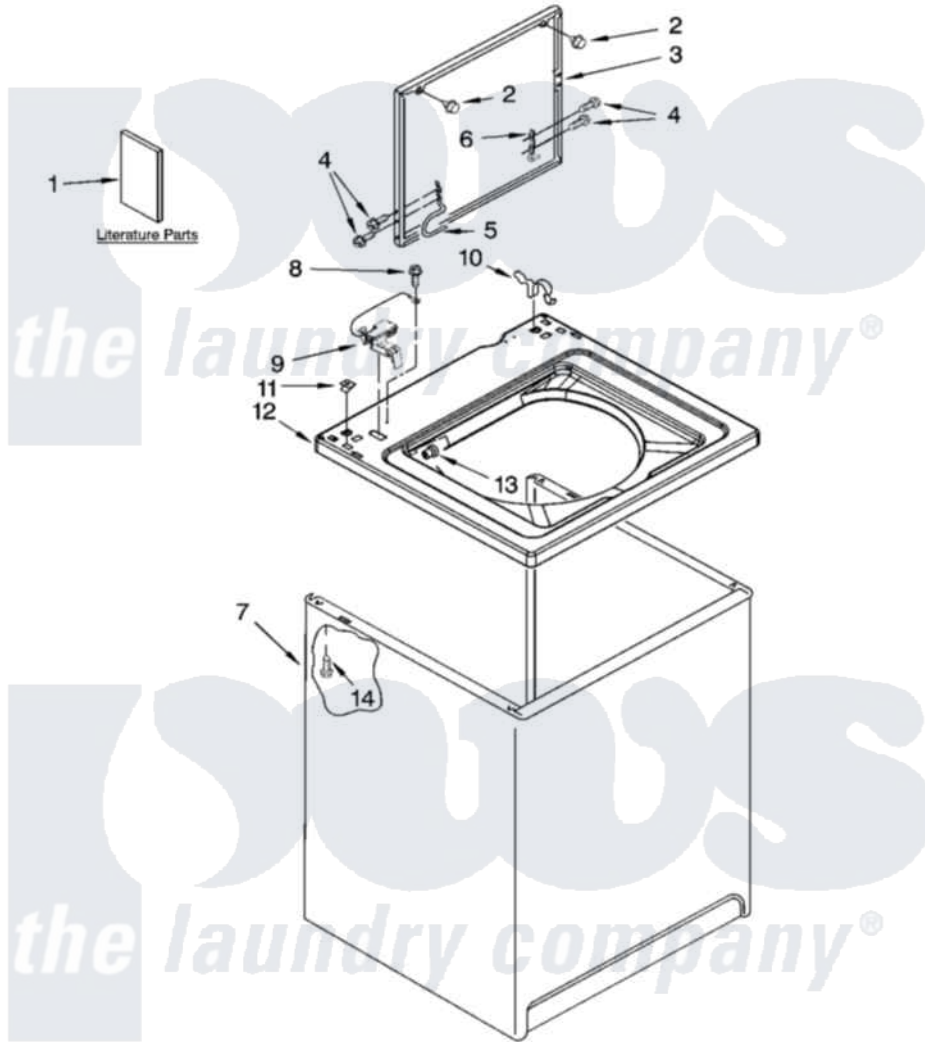

# Whirlpool WTW5505VQ1 01 - TOP AND CABINET PARTS

## TOP AND CABINET PARTS

For Model: WTW5505VQ1  
(White)

AUTOMATIC  
WASHER

2-09 Litho in U.S.A. (dtd)(bay)

1

Part No. W10257062 Rev. A

[Whirlpool Residential Whirlpool WTW5505VQ1 Washer Parts](#) Parts Diagram 01 - TOP AND CABINET PARTS

[Click on the part number to view part](#)

Item	Original Part Number	Replaced By	Status	Part Description
1	W10200331		Not Available	Installation Instructions (English/French)
"	W10200662		Not Available	Installation Instructions (Spanish)
"	W10200856		Not Available	Instructions Feature Sheet (English/French)
"	W10200857		Not Available	Instructions Feature Sheet (Spanish)
"	W10200828		Not Available	Use & Care Guide (English/French)
"	W10200829		Not Available	Use & Care Guide (Spanish)
"	W10199994		Not Available	Wiring Diagram
"	W10062901		Not Available	Energy Guide
"	BLANK		Not Available	Following May Be Purchased DO-IT-YOURSELF REPAIR MANUALS
"	<a href="#">4313896</a>			Do-It-Yourself Repair Manuals
2	<a href="#">9724509</a>			Bumper, Lid
3	8541774	<a href="#">W10193857</a>		Lid

4	<a href="#">W10119828</a>	Screw, Lid Hinge Mounting
5	<a href="#">W10225135</a>	Hinge, Lid
6	<a href="#">91770</a>	Hinge, Lid
7	<a href="#">63128</a>	Cabinet
8	<a href="#">3351614</a>	Screw, Gearcase Cover Mounting
9	<a href="#">8318084</a>	Switch, Lid
10	<a href="#">62780</a>	Clip, Top And Cabinet And Rear Panel
11	<a href="#">357213</a>	Nut, Push-In
12	<a href="#">8541621</a>	Top
13	<a href="#">21258</a>	Bearing, Lid Hinge
14	<a href="#">W10165554</a>	Screw, 10-16 X 3/8