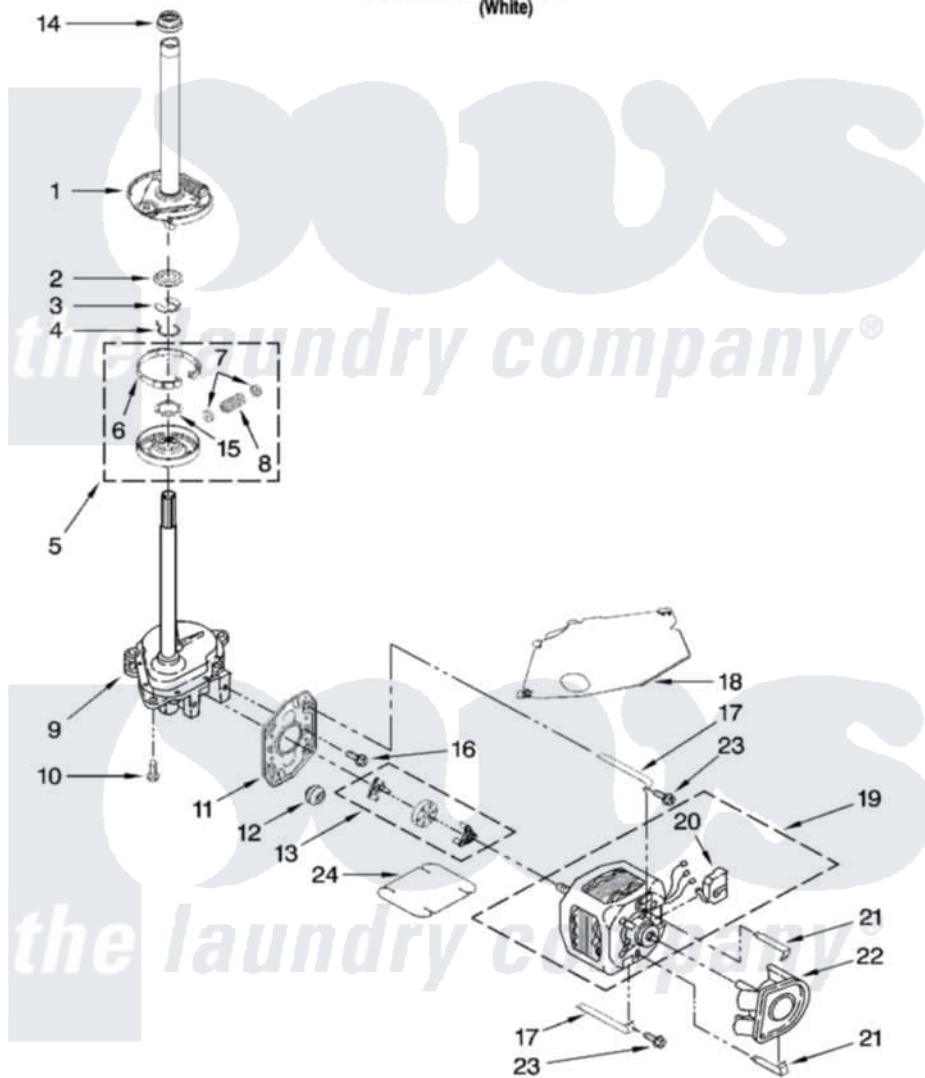

# Whirlpool WTW5505VQ1 04 - BRAKE, CLUTCH, GEARCASE, MOTOR AND PUMP PARTS

## BRAKE, CLUTCH, GEARCASE, MOTOR AND PUMP PARTS

For Model: WTW5505VQ1  
(White)

W10257062

7

Whirlpool [Residential Whirlpool WTW5505VQ1 Washer Parts](#) Parts Diagram 04 - BRAKE, CLUTCH, GEARCASE, MOTOR AND PUMP PARTS  
Click on the part number to view part

Item	Original Part Number	Replaced By	Status	Part Description
1	388951	<a href="#">285792</a>		Basketdrive
2	<a href="#">63292</a>			Washer, Spin Tube Thrust
3	62697	<a href="#">W10080230</a>		Ring, Spin Tube Support
4	63283	<a href="#">285353</a>		Ring
5	3951311	<a href="#">285785</a>		Clutch
6	3951308	<a href="#">285790</a>		Lining
7	<a href="#">62646</a>			Cap, Clutch Spring
8	<a href="#">3946792</a>			Spring And Damper Assembly
9	3360630	<a href="#">3360629</a>		Gearcase
10	3357334	<a href="#">3400516</a>		Screw Anti-Rattle
11	<a href="#">62611</a>			Plate, Motor Mount To Gearcase
12	<a href="#">62691</a>			Grommet, Motor
13	3364003	<a href="#">285753A</a>		Coupling
14	<a href="#">8577374</a>			Seal, Centerpost

15	<a href="#">3355454</a>		Clip, Main Drive
16	<a href="#">3400516</a>		Screw Anti-Rattle
17	<a href="#">W10086010</a>		Retainer, Motor
18	<a href="#">3362089</a>		Shield, Tub To Motor
19	8528158	<a href="#">661600</a>	Motor, Main Drive
20	<a href="#">3952056</a>		Switch, Main Drive Motor
21	<a href="#">8546127</a>		Retainer, Pump
22	<a href="#">3363394</a>		Pump
23	3387485	<a href="#">273556</a>	Screw, 10-16 X 5/8
24	<a href="#">3946532</a>		Shield, Motor