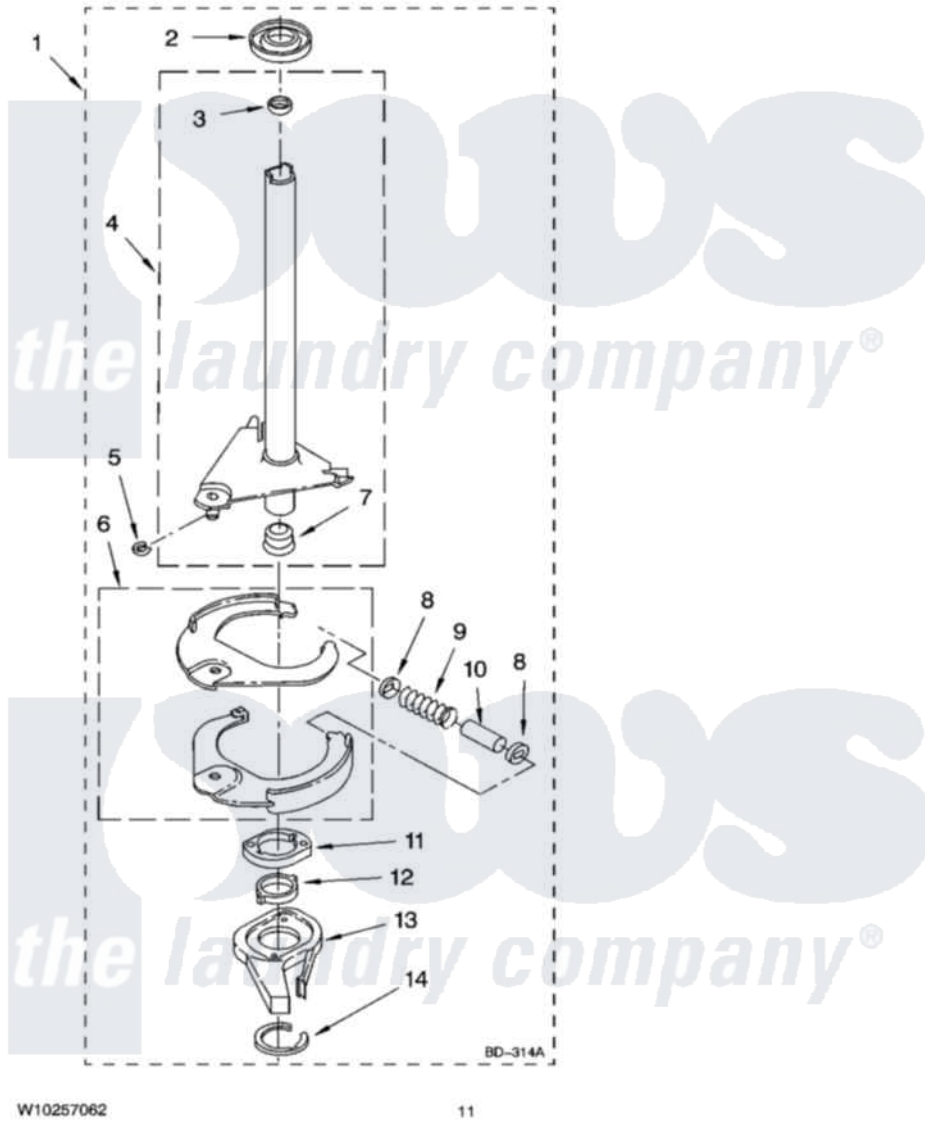

Whirlpool WTW5505VQ1 07 - BRAKE AND DRIVE TUBE PARTS

BRAKE AND DRIVE TUBE PARTS

For Model: WTW5505VQ1
(White)

W10257062

11

Whirlpool Residential Whirlpool WTW5505VQ1 Washer Parts Parts Diagram 07 - BRAKE AND DRIVE TUBE PARTS
Click on the part number to view part

Item	Original Part Number	Replaced By	Status	Part Description
1	388951	285792		Basketdrive
2	62658			Ring, Thrust
3	356427			Seal, Spin Pinion
4	64027	64208		Tube-Spin
5	64035	W10083190		Ring, Retaining
6	64232	285438		Shoe-Brake
7	62703	8546462		"T" Bearing, Spin Tube
8	3353956	285658		Sleeve
9	62647		Not Available	Spring, Brake
10	3355360	285658		Sleeve
11	661516	8546461		Cam, Brake Release
12	63022			Sleeve, Cam
13	64194	285790		Lining
14	90368	W10083200		Ring, Retaining
	BLANK		Not Available	Following Parts Not Illustrated
"	285208			Lubricant