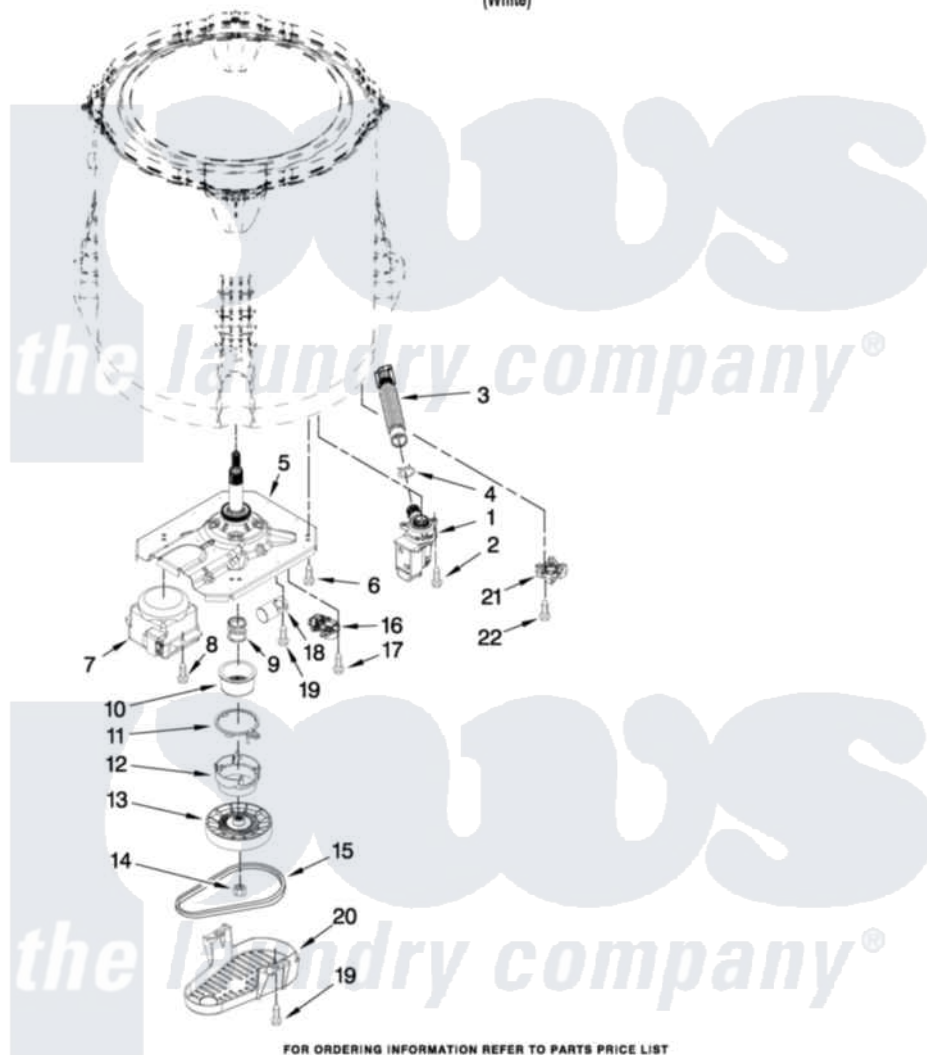

Whirlpool WTW5550XW0 04 - GEARCASE, MOTOR AND PUMP PARTS

GEARCASE, MOTOR AND PUMP PARTS

For Model: WTW5550XW0
(White)

FOR ORDERING INFORMATION REFER TO PARTS PRICE LIST

6

W10331035

Whirlpool [Residential Whirlpool WTW5550XW0 Washer Parts](#) Parts Diagram 04 - GEARCASE, MOTOR AND PUMP PARTS

[Click on the part number to view part](#)

Item	Original Part Number	Replaced By	Status	Part Description
1	W10276397			Pump Assembly, Drain
2	W10004910			Screw, 12-16 X 1-1/4
3	W10215091			Hose, Inner Drain Assembly
4	8317496	285655		Clamp, Hose
5	W10006379	W10324649		Gearcase
6	W10249633			Screw, 7.2-1.6 X 30
7	W10249628			Motor, Drive
8	W10094780	W10182109		Screw-Kit
9	W10006382	W10315818		Cam
10	W10006352	W10315818		Cam
11	W10006353	W10315818		Cam
12	W10006354	W10315818		Cam
13	W10006356			Pulley
14	W10163336			Nut, Pulley
15	W10006384			Belt, Drive
16	W10006355			Actuator, Shift

17	9741052	Screw, 6-32 X 1.00
18	W10278117	Capacitor, Motor Run
19	357640	Screw And Washer
20	W10006383	Shield, Pulley Cover
21	W10238318	Counterweight
22	W10238319	Screw, 8-18 X 1.00