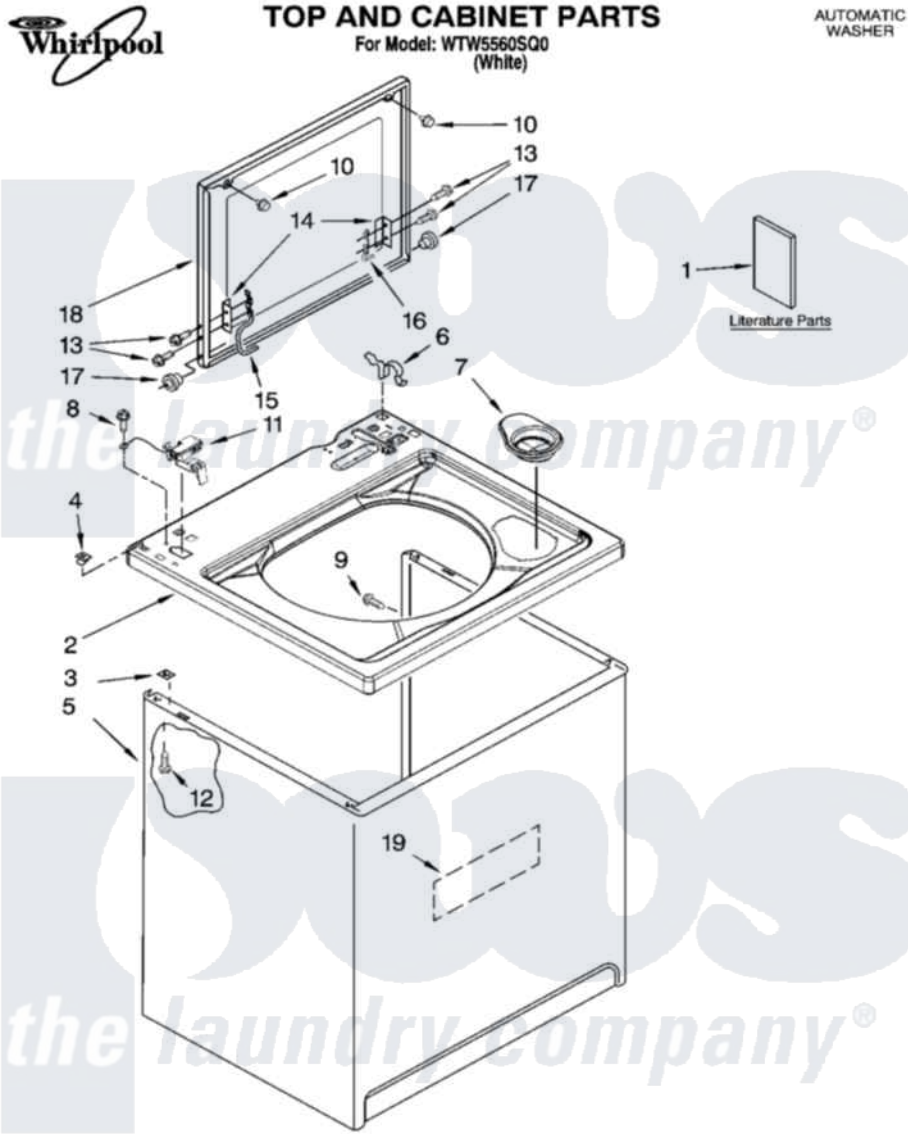

# Whirlpool WTW5560SQ0 01 - TOP AND CABINET PARTS

6-06 Litho in U.S.A. (dtd)

1

Part No. 8181347

[Whirlpool Residential Whirlpool WTW5560SQ0 Washer Parts](#) Parts Diagram 01 - TOP AND CABINET PARTS

[Click on the part number to view part](#)

Item	Original Part Number	Replaced By	Status	Part Description
1	<a href="#">W10044800</a>			Installation Instructions
"	<a href="#">3955884</a>			Use And Care Guide
"	3957874		Not Available	Feature Sheet
"	W10023660		Not Available	Energy Guide
"	8577358		Not Available	Wiring Diagram
"	BLANK		Not Available	Following May Be Purchased DO-IT-YOURSELF REPAIR MANUALS
"	<a href="#">4313896</a>			Do-It-Yourself Repair Manuals
2	8543451	<a href="#">8543447</a>		Top
3	62750			Spacer, Cabinet To Top (4)
4	<a href="#">357213</a>			Nut, Push-In
5	<a href="#">63424</a>			Cabinet
6	<a href="#">62780</a>			Clip, Top And Cabinet And Rear Panel
7	<a href="#">8566266</a>			Dispenser, Bleach
8	<a href="#">3351614</a>			Screw, Gearcase Cover Mounting

9	3357011	<a href="#">308685</a>	Side Trim )
10	<a href="#">9724509</a>		Bumper, Lid
11	<a href="#">8318084</a>		Switch, Lid
12	<a href="#">3390631</a>		Screw, 10-16 X 3/8
13	355274	<a href="#">W10119828</a>	Screw, Lid Hinge Mounting
14	<a href="#">21097</a>		Pad, Lid Hinge
15	8559336	<a href="#">W10225136</a>	Hinge 7 Pad Assembly
16	<a href="#">91770</a>		Hinge, Lid
17	<a href="#">8319539</a>		Bearing, Lid Hinge
18	8580057	<a href="#">W10193861</a>	Lid
19	<a href="#">3976348</a>		Absorber, Sound