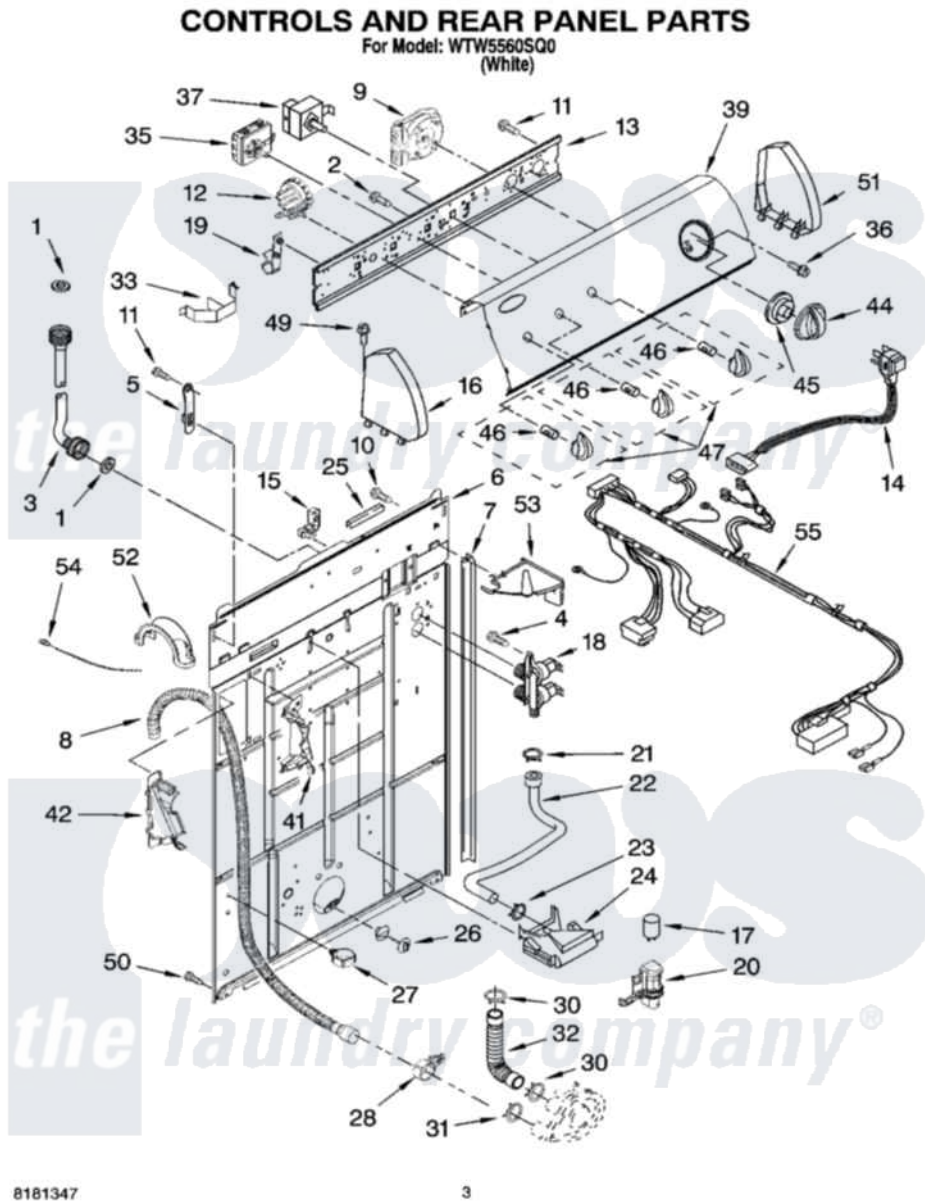

Whirlpool WTW5560SQ0 02 - CONTROLS AND REAR PANEL PARTS

8181347

3

Whirlpool Residential Whirlpool WTW5560SQ0 Washer Parts Parts Diagram 02 - CONTROLS AND REAR PANEL PARTS

[Click on the part number to view part](#)

Item	Original Part Number	Replaced By	Status	Part Description
1	3976300	16123		Washer Inlet-Hose Miscellaneous Parts Must be Ordered Separately.
2	3400073			Screw, Ground
3	8571377	89503		Hose-Inlet
"	8571378	89503		Hose-Inlet
4	9740848			Screw, Mixing Valve Mounting
5	8568314			Strap, Console
6	8318015			Panel, Rear
7	62747			Pad, Rear Panel
8	8559373	W10096921		Drain Hose Assembly
9	8577356			Timer, Control
10	3351614			Screw, Gearcase Cover Mounting
11	90767			Screw, 8A X 3/8 HeX Washer Head Tapping
12	8577844	W10339251		Switch-WL