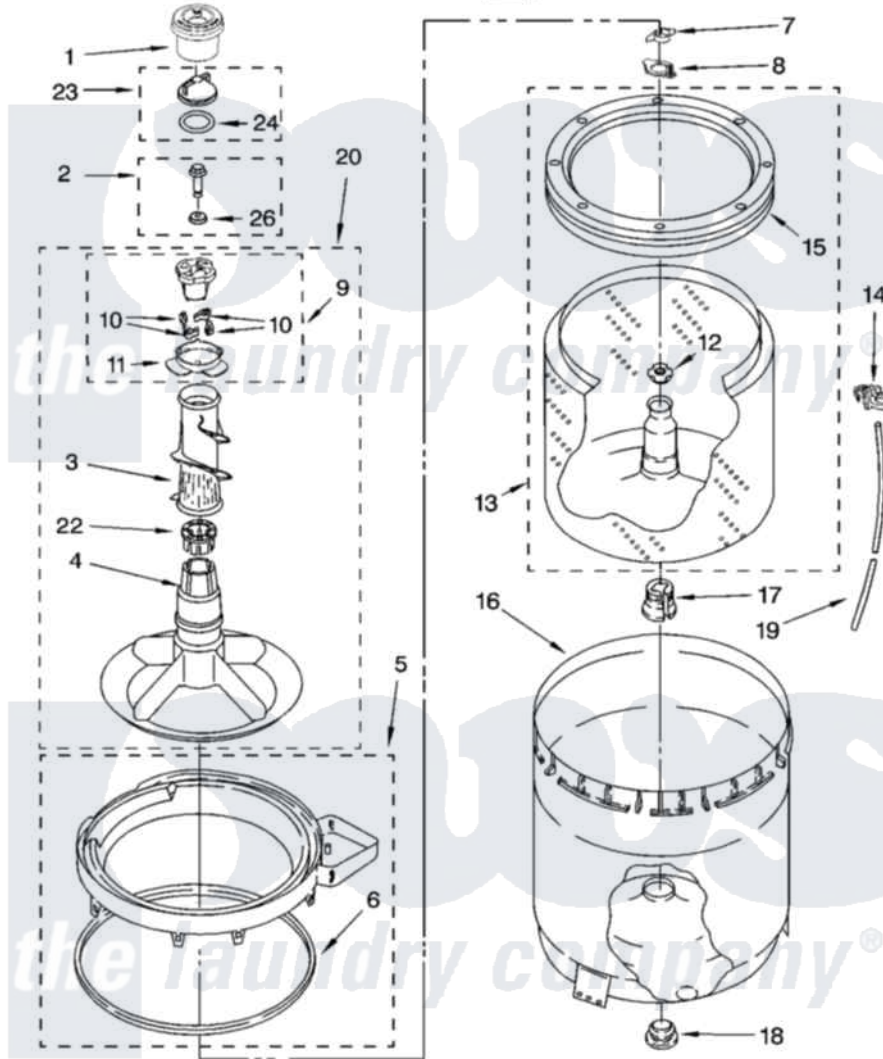

Whirlpool WTW5560SQ0 03 - AGITATOR, BASKET AND TUB PARTS

AGITATOR, BASKET AND TUB PARTS

For Model: WTW5560SQ0
(White)

8181347

5

Whirlpool [Residential Whirlpool WTW5560SQ0 Washer Parts](#) Parts Diagram 03 - AGITATOR, BASKET AND TUB PARTS

[Click on the part number to view part](#)

Item	Original Part Number	Replaced By	Status	Part Description
1	8575076	8575076A		Dispenser
2	358237			Screw And Washer
3	3363003			Mover, Clothes
4	3951632			Agitator
5	8528150	W10445870		Ring-Tub
6	3976308			Gasket, Tub Ring
7	3354845			Clip, Agitator
8	8543666			Washer, Agitator
9	3951682	285809		Cam-Agitator
10	3366877	80040		Dog-Agitator
11	3952374			Bearing, Driven Cam
12	21366			Nut, Spanner
13	8526016	W10389328		Clothes Container, Assembly
14	2219077			Clip, Pressure Switch Hose
15	8519788	387240		Ring, Balance
16	63849			Strain Relief, Power Cord

17	389140		Tub Block, Basket Drive
18	383727		Gasket, Centerpodt
19	3347780	353244	Hose, Pressure Switch
20	3951744		Agitator Assembly
22	3951608		Spacer, Thrust
23	3354733	W10074580	Cap, Barrier
24	3348855	W10072840	Fabric Softener
26	3949550		Washer