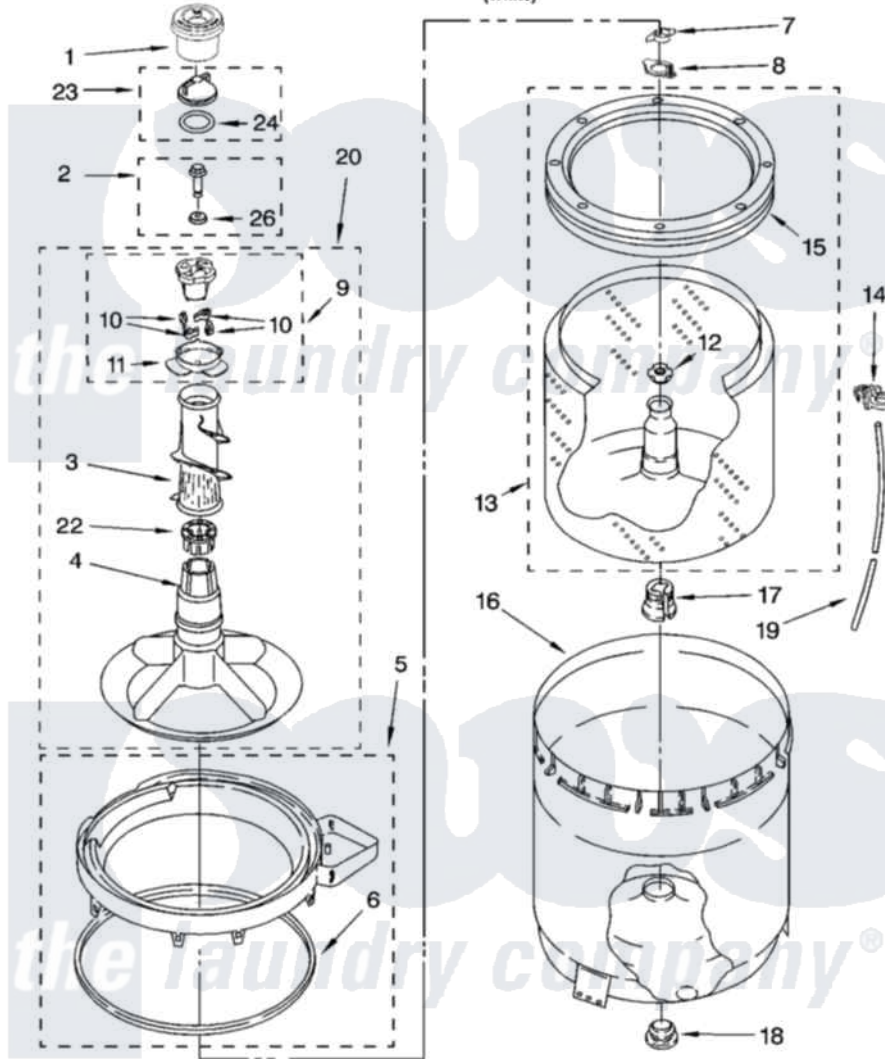

# Whirlpool WTW5600SQ0 03 - AGITATOR, BASKET AND TUB PARTS

## AGITATOR, BASKET AND TUB PARTS

For Model: WTW5600SQ0  
(White)

8181319

5

Whirlpool [Residential Whirlpool WTW5600SQ0 Washer Parts](#) Parts Diagram 03 - AGITATOR, BASKET AND TUB PARTS

[Click on the part number to view part](#)

Item	Original Part Number	Replaced By	Status	Part Description
1	8575076	<a href="#">8575076A</a>		Dispenser
2	<a href="#">358237</a>			Screw And Washer
3	<a href="#">3363003</a>			Mover, Clothes
4	<a href="#">3951632</a>			Agitator
5	8528150	<a href="#">W10445870</a>		Ring-Tub
6	<a href="#">3976308</a>			Gasket, Tub Ring
7	<a href="#">3354845</a>			Clip, Agitator
8	<a href="#">8543666</a>			Washer, Agitator
9	3951682	<a href="#">285809</a>		Cam-Agitator
10	3366877	<a href="#">80040</a>		Dog-Agitator
11	<a href="#">3952374</a>			Bearing, Driven Cam
12	<a href="#">21366</a>			Nut, Spanner
13	8526016	<a href="#">W10389328</a>		Clothes Container, Assembly
14	<a href="#">2219077</a>			Clip, Pressure Switch Hose
15	8519788	<a href="#">387240</a>		Ring, Balance
16	<a href="#">63849</a>			Strain Relief, Power Cord

17	<a href="#">389140</a>		Tub Block, Basket Drive
18	<a href="#">383727</a>		Gasket, Centerpodt
19	3347780	<a href="#">353244</a>	Hose, Pressure Switch
20	<a href="#">3951744</a>		Agitator Assembly
22	<a href="#">3951608</a>		Spacer, Thrust
23	3354733	<a href="#">W10074580</a>	Cap, Barrier
24	3348855	<a href="#">W10072840</a>	Fabric Softener
26	<a href="#">3949550</a>		Washer