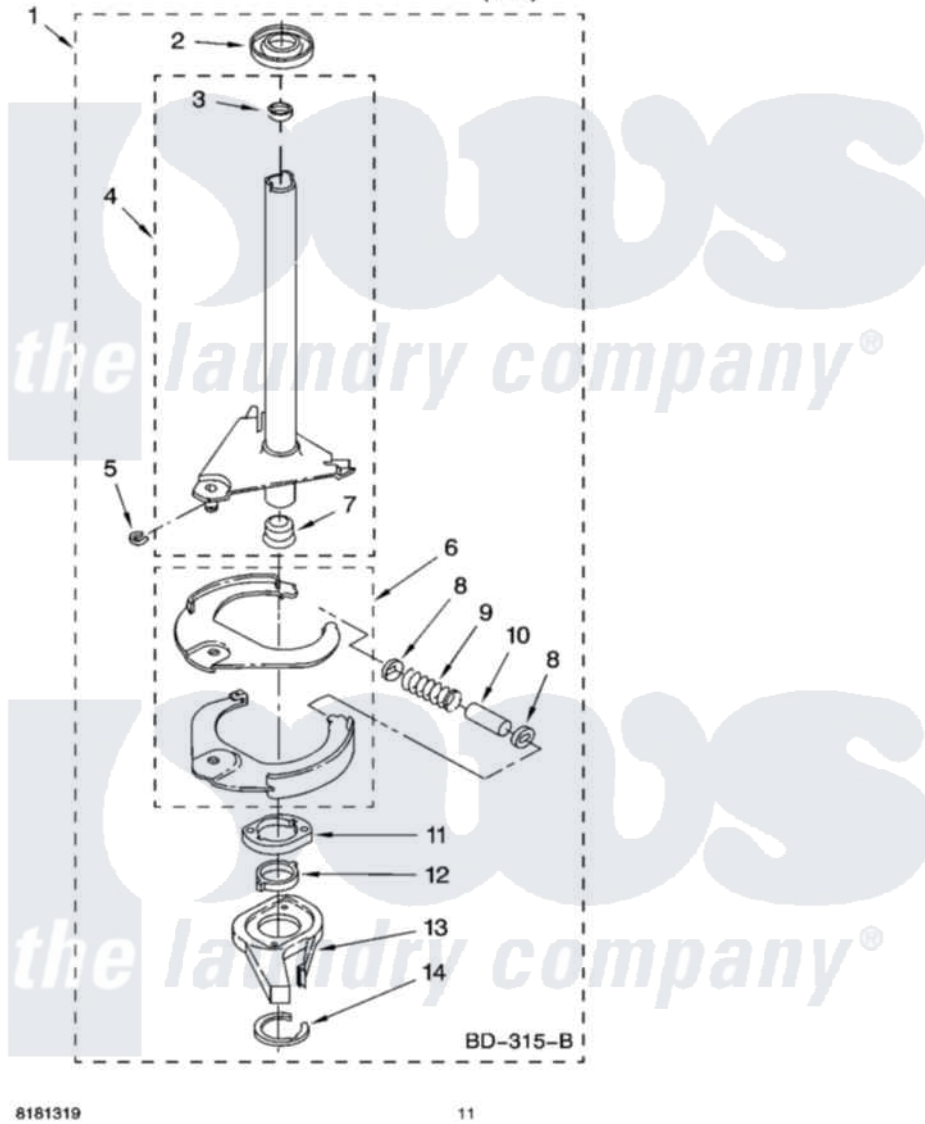

# Whirlpool WTW5600SQ0 07 - BRAKE AND DRIVE TUBE PARTS

## BRAKE AND DRIVE TUBE PARTS

For Model: WTW5600SQ0  
(White)

8181319

11

Whirlpool Residential Whirlpool WTW5600SQ0 Washer Parts Parts Diagram 07 - BRAKE AND DRIVE TUBE PARTS  
Click on the part number to view part

Item	Original Part Number	Replaced By	Status	Part Description
1	388952	<a href="#">285792</a>		Basketdrive
2	<a href="#">62658</a>			Ring, Thrust
3	<a href="#">356427</a>			Seal, Spin Pinion
4	64027	<a href="#">64208</a>		Tube-Spin
5	64035	<a href="#">W10083190</a>		Ring, Retaining
6	64232	<a href="#">285438</a>		Shoe-Brake
7	62703	<a href="#">8546462</a>		"T" Bearing, Spin Tube
8	3353956	<a href="#">285658</a>		Sleeve
9	387806		Not Available	Spring, Brake
10	3355360	<a href="#">285658</a>		Sleeve
11	661516	<a href="#">8546461</a>		Cam, Brake Release
12	<a href="#">63022</a>			Sleeve, Cam
13	64194	<a href="#">285790</a>		Lining
14	90368	<a href="#">W10083200</a>		Ring, Retaining
"	BLANK		Not Available	Following Parts Not Illustrated
"	<a href="#">285208</a>			Lubricant