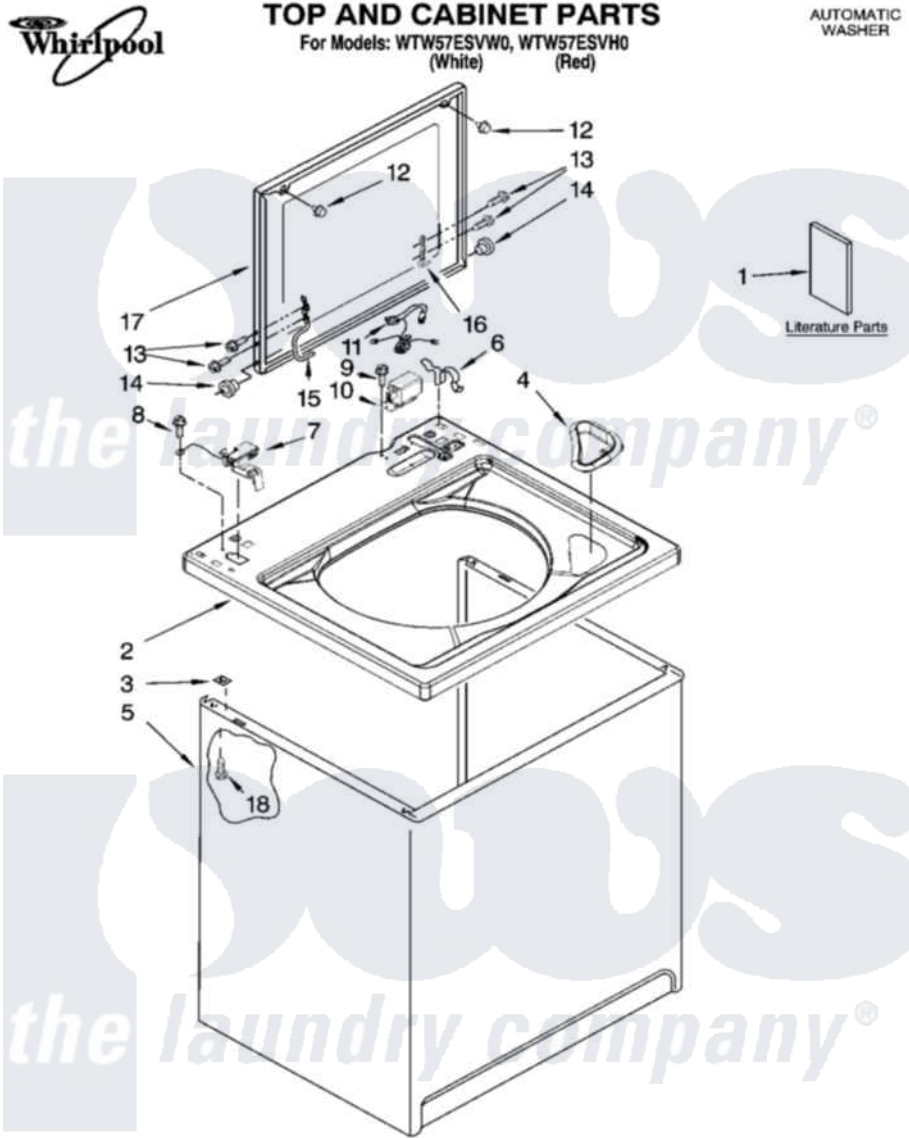

Whirlpool WTW57ESVW0 01 - TOP AND CABINET PARTS

11-08 Litho in U.S.A. (drd)(bay)

1

Part No. W1022396 Rev. B

Whirlpool [Residential Whirlpool WTW57ESVW0 Washer Parts](#) Parts Diagram 01 - TOP AND CABINET PARTS
 Click on the part number to view part

Item	Original Part Number	Replaced By	Status	Part Description
1	W10200331		Not Available	Installation Instructions (English/French)
"	W10200662		Not Available	Installation Instructions (Spanish)
"	W10200828		Not Available	Use & Care Guide (English/French)
"	W10200829		Not Available	Use & Care Guide (Spanish)
"	W10200856		Not Available	Instructions Feature Sheet (English/French)
"	W10200857		Not Available	Instructions Feature Sheet (Spanish)
"	W10062856		Not Available	Energy Guide
"	W10177829			Wiring Diagram
"	BLANK		Not Available	Following May Be Purchased DO-IT-YOURSELF REPAIR MANUALS
"	4313896			Do-It-Yourself Repair Manuals
2	W10194572			Top
"	W10205691			Top

3	62750		Spacer, Cabinet To Top (4)
4	W10192089		Dispenser, Bleach
5	63424		Cabinet
"	W10205707		Cabinet
6	62780		Clip, Top And Cabinet And Rear Panel
7	8318084		Switch, Lid
8	3351614		Screw, Gearcase Cover Mounting
9	90767		Screw, 8A X 3/8 HeX Washer Head Tapping
10	8540229	W10339736	Filter, Interference
11	W10217789		Harness, Jumper
12	9724509		Bumper, Lid
13	W10119828		Screw, Lid Hinge Mounting
14	8319539		Bearing, Lid Hinge
15	8559336	W10225136	Hinge 7 Pad Assembly
16	91770		Hinge, Lid
17	W10171313	W10193861	Lid
"	W10205703	W10193873	Lid
18	3390631		Screw, 10-16 X 3/8