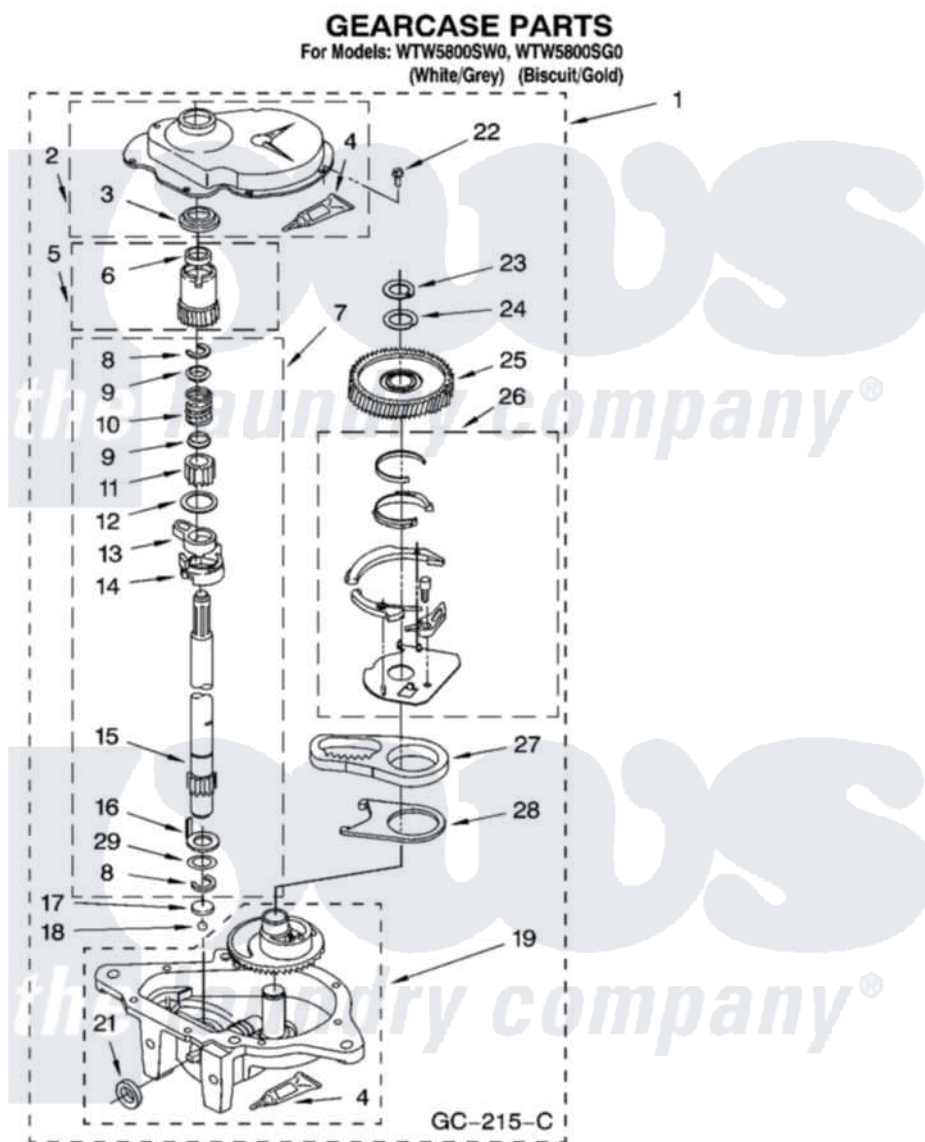

**Whirlpool WTW5800SW0 08 - GEARCASE PARTS, OPTIONAL PARTS  
(NOT INCLUDED)**

12

8181212

Whirlpool Residential Whirlpool WTW5800SW0 Washer Parts Parts Diagram 08 - GEARCASE PARTS, OPTIONAL PARTS (NOT INCLUDED)

Click on the part number to view part

Item	Original Part Number	Replaced By	Status	Part Description
1	3360630	<a href="#">3360629</a>		Gearcase
2	<a href="#">285202</a>			Cover, Gearcase
3	<a href="#">3349985</a>			Seal, Gearcase Cover
4	<a href="#">285195</a>			Sealer Sealer, Gasket
5	63320	<a href="#">285362</a>		Gear and Pinion
6	<a href="#">356427</a>			Seal, Spin Pinion
7	<a href="#">389387</a>			Shaft, Agitator
8	90369		Not Available	Ring, Retaining (2)
9	<a href="#">62677</a>			Retainer, Spring
10	<a href="#">62676</a>			Spring, Agitator
11	63273	<a href="#">285509</a>		Shaft, Agitator
12	<a href="#">62619</a>			Washer, Agitator Gear
13	62580	<a href="#">285206</a>		Cam-Agitator
14	62581	<a href="#">285206</a>		Cam-Agitator
15	<a href="#">285509</a>			Shaft, Agitator