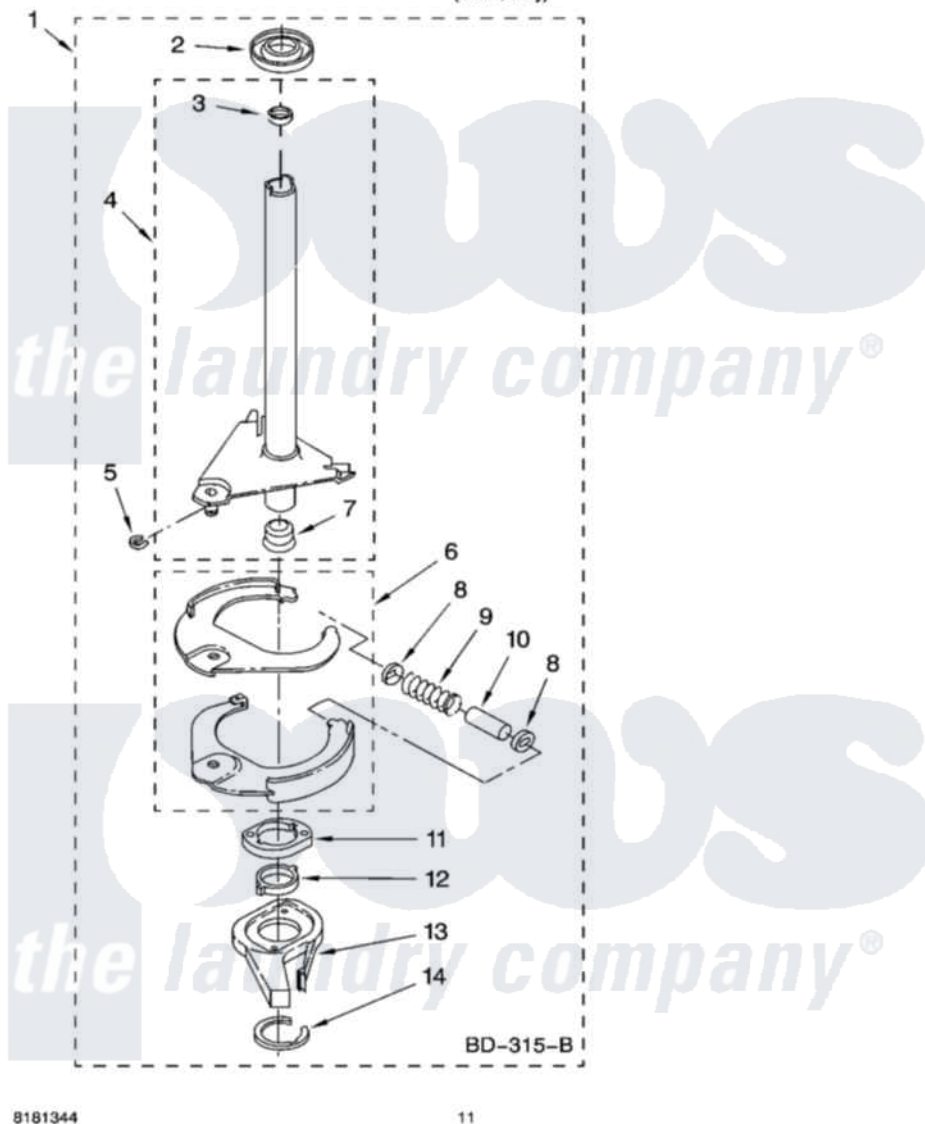

# Whirlpool WTW5821SW0 07 - BRAKE AND DRIVE TUBE PARTS

## BRAKE AND DRIVE TUBE PARTS

For Model: WTW5821SW0  
(White/Grey)

8181344

11

Whirlpool [Residential Whirlpool WTW5821SW0 Washer Parts](#) Parts Diagram 07 - BRAKE AND DRIVE TUBE PARTS

[Click on the part number to view part](#)

Item	Original Part Number	Replaced By	Status	Part Description
1	388952	<a href="#">285792</a>		Basketdrive
2	<a href="#">62658</a>			Ring, Thrust
3	<a href="#">356427</a>			Seal, Spin Pinion
4	64027	<a href="#">64208</a>		Tube-Spin
5	64035	<a href="#">W10083190</a>		Ring, Retaining
6	64232	<a href="#">285438</a>		Shoe-Brake
7	62703	<a href="#">8546462</a>		"T" Bearing, Spin Tube
8	3353956	<a href="#">285658</a>		Sleeve
9	387806		Not Available	Spring, Brake
10	3355360	<a href="#">285658</a>		Sleeve
11	661516	<a href="#">8546461</a>		Cam, Brake Release
12	<a href="#">63022</a>			Sleeve, Cam
13	64194	<a href="#">285790</a>		Lining
14	90368	<a href="#">W10083200</a>		Ring, Retaining
"	BLANK		Not Available	Following Parts Not Illustrated
"	<a href="#">285208</a>			Lubricant