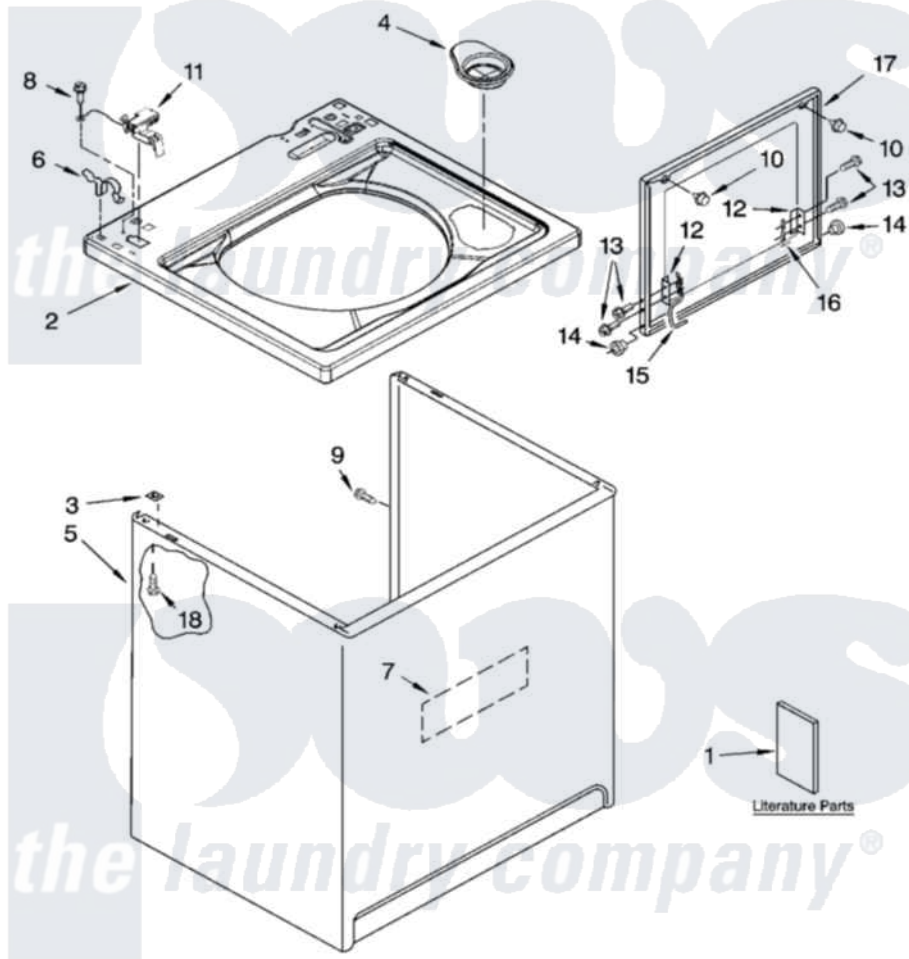

Whirlpool WTW5840SG0 01 - TOP AND CABINET PARTS

TOP AND CABINET PARTS

For Models: WTW5840SW0, WTW5840SG0
(White/Grey) (Biscuit/Gold)

AUTOMATIC
WASHER

4-06 Litho in U.S.A. (drd)

1

Part No. 8181234

[Whirlpool Residential Whirlpool WTW5840SG0 Washer Parts](#) Parts Diagram 01 - TOP AND CABINET PARTS

[Click on the part number to view part](#)

Item	Original Part Number	Replaced By	Status	Part Description
1	W10044800			Installation Instructions
"	3955884			Use And Care Guide
"	3957873		Not Available	Feature Sheet
"	W10023760		Not Available	Energy Guide
"	8577790		Not Available	Wiring Diagram
"	BLANK		Not Available	Following May Be Purchased DO-IT-YOURSELF REPAIR MANUALS
"	4313896			Do-It-Yourself Repair Manuals
2	8566017			Top
"	8580044			Top
3	62750			Spacer, Cabinet To Top (4)
4	8566266			Dispenser, Bleach
5	63424			Cabinet
"	3954357			Cabinet
6	62780			Clip, Top And Cabinet And Rear Panel

7	3976348		Absorber, Sound
8	3351614		Screw, Gearcase Cover Mounting
9	3357011	308685	Side Trim)
10	9724509		Bumper, Lid
11	8318084		Switch, Lid
12	21097		Pad, Lid Hinge
13	355274	W10119828	Screw, Lid Hinge Mounting
14	8319539		Bearing, Lid Hinge
15	8559336	W10225136	Hinge 7 Pad Assembly
16	91770		Hinge, Lid
17	8580057	W10193861	Lid
"	8580058	W10193862	Lid
18	3390631		Screw, 10-16 X 3/8