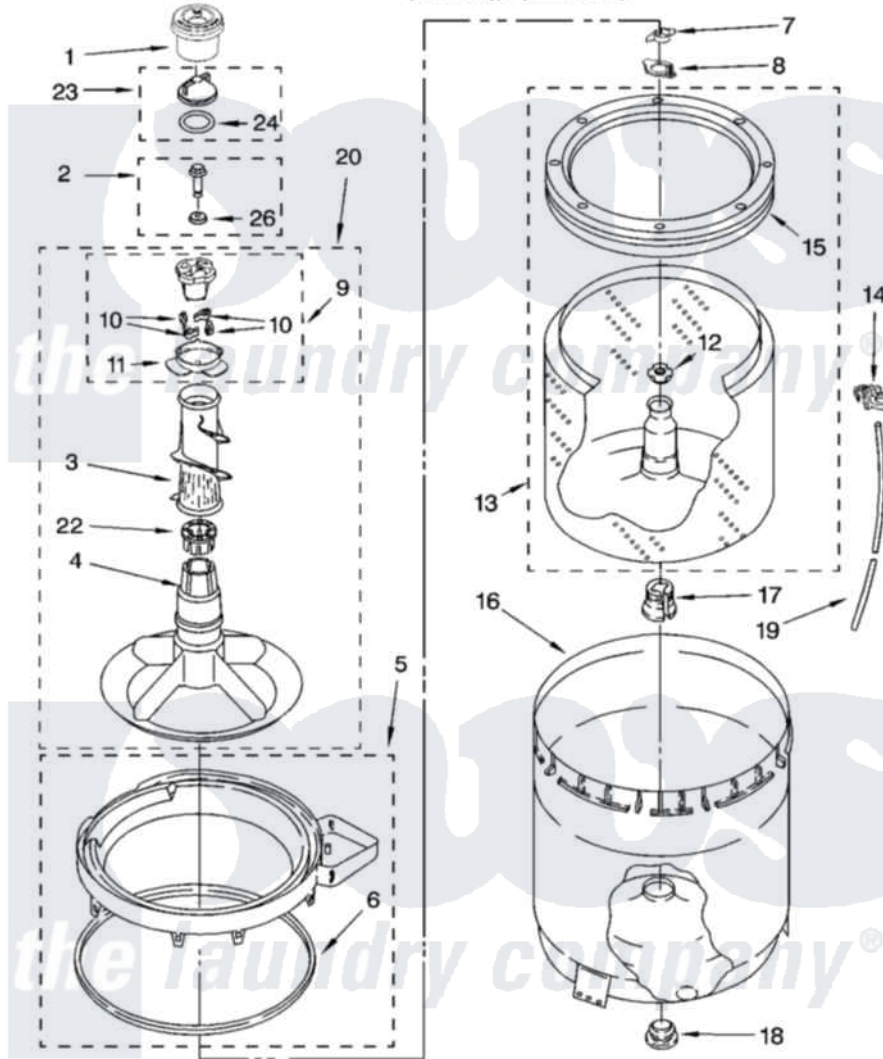

Whirlpool WTW5840SG0 03 - AGITATOR, BASKET AND TUB PARTS

AGITATOR, BASKET AND TUB PARTS

For Models: WTW5840SW0, WTW5840SG0
(White/Grey) (Biscuit/Gold)

8181234

5

Whirlpool [Residential Whirlpool WTW5840SG0 Washer Parts](#) Parts Diagram 03 - AGITATOR, BASKET AND TUB PARTS

[Click on the part number to view part](#)

Item	Original Part Number	Replaced By	Status	Part Description
1	8575076	8575076A		Dispenser
2	358237			Screw And Washer
3	3363003			Mover, Clothes
4	3951632			Agitator
5	8528150	W10445870		Ring-Tub
6	3976308			Gasket, Tub Ring
7	3354845			Clip, Agitator
8	8543666			Washer, Agitator
9	3951682	285809		Cam-Agitator
10	3366877	80040		Dog-Agitator
11	3952374			Bearing, Driven Cam
12	21366			Nut, Spanner
13	8526016	W10389328		Clothes Container, Assembly
14	2219077			Clip, Pressure Switch Hose
15	8519788	387240		Ring, Balance
16	63849			Strain Relief, Power Cord

17	389140		Tub Block, Basket Drive
18	383727		Gasket, Centerpodt
19	3347780	353244	Hose, Pressure Switch
20	3951744		Agitator Assembly
22	3951608		Spacer, Thrust
23	3354733	W10074580	Cap, Barrier
24	3348855	W10072840	Fabric Softener
26	3949550		Washer