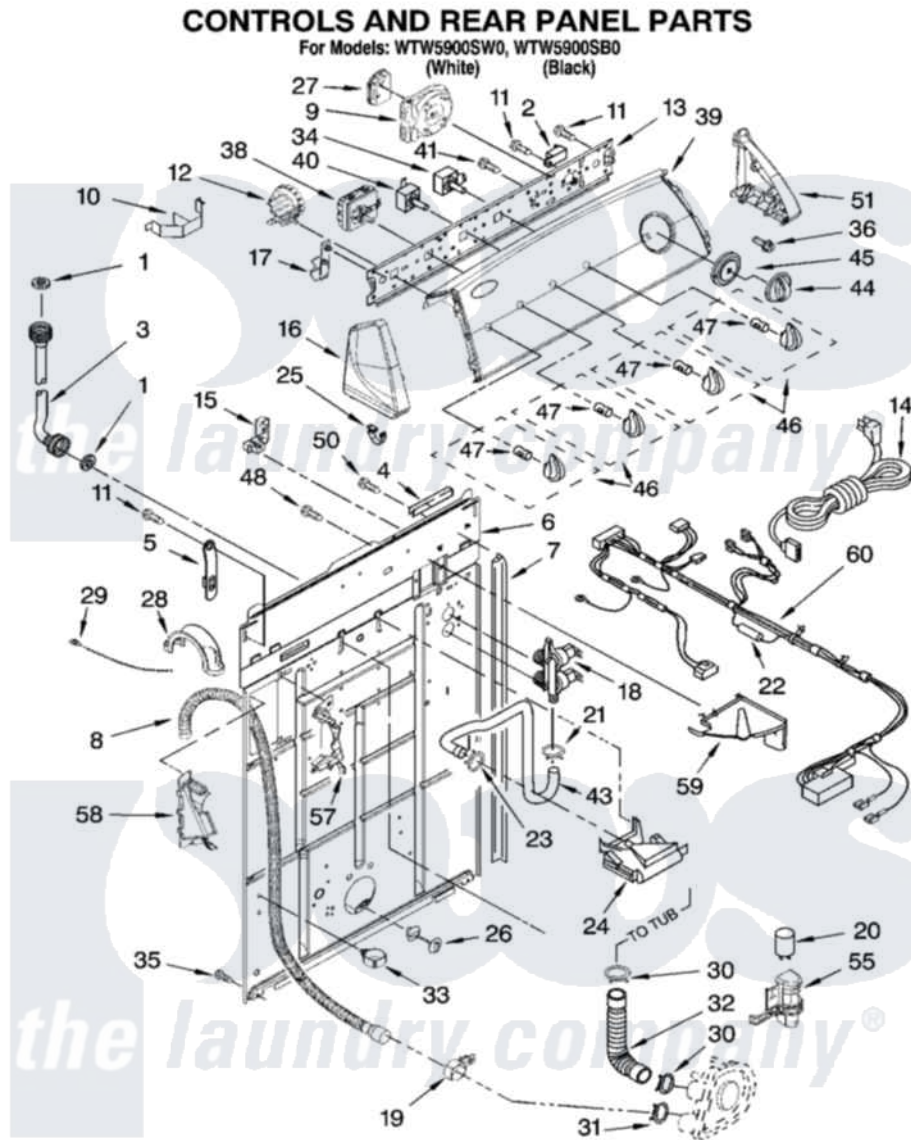

# Whirlpool WTW5900SW0 02 - CONTROLS AND REAR PANEL PARTS

8181197

3

Whirlpool [Residential Whirlpool WTW5900SW0 Washer Parts](#) Parts Diagram 02 - CONTROLS AND REAR PANEL PARTS

[Click on the part number to view part](#)

Item	Original Part Number	Replaced By	Status	Part Description
1	3976300	<a href="#">16123</a>		Washer Inlet-Hose Miscellaneous Parts Must be Ordered Separately.
2	<a href="#">694419</a>			Mini-Buzzer
3	8571377	<a href="#">89503</a>		Hose-Inlet
"	8571378	<a href="#">89503</a>		Hose-Inlet
4	303294	<a href="#">3367669</a>		Protector, Edge
5	<a href="#">8568314</a>			Strap, Console
6	<a href="#">8318015</a>			Panel, Rear
7	<a href="#">62747</a>			Pad, Rear Panel
8	8559374	<a href="#">W10096921</a>		Drain Hose Assembly
9	<a href="#">8577787</a>			Timer, Control
10	<a href="#">8055003</a>			Clip, Harness And Pressure Switch
11	<a href="#">90767</a>			Screw, 8A X 3/8 HeX Washer Head Tapping
12	8577842	<a href="#">W10339250</a>		Switch-WL