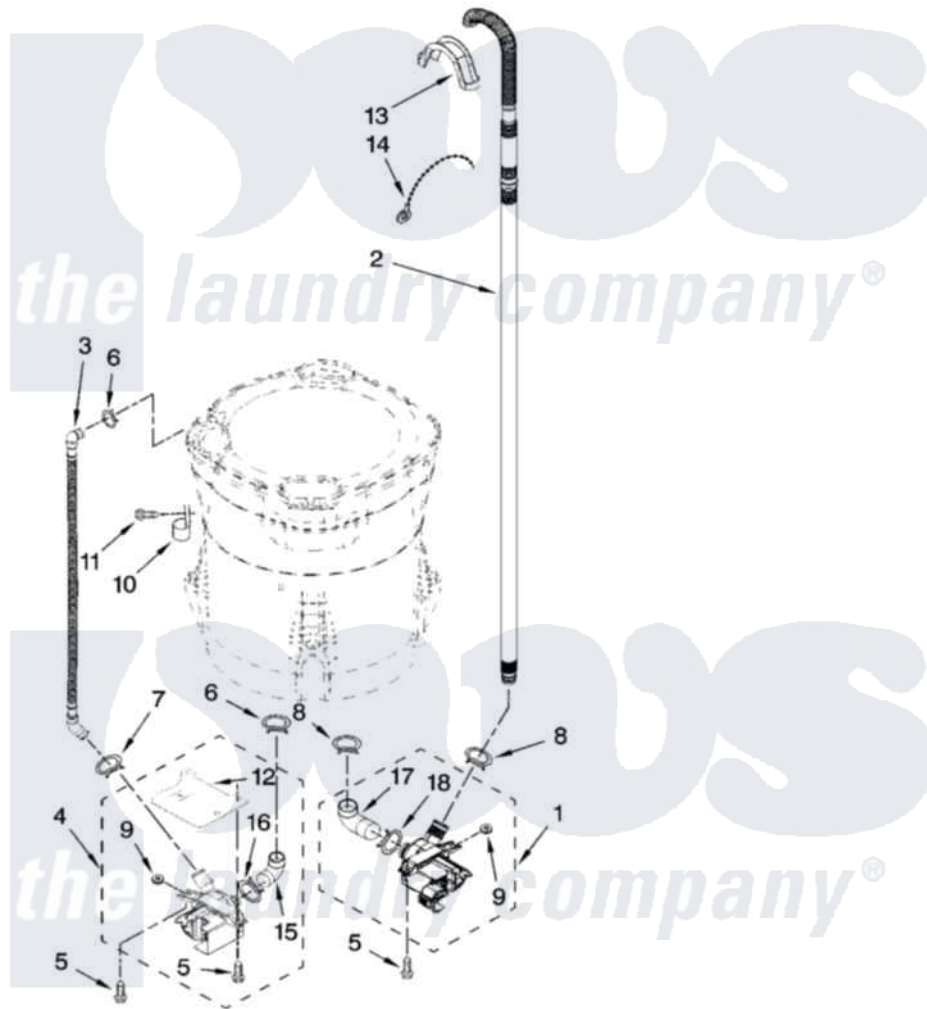

# Whirlpool WTW6300SG0 04 - PUMP PARTS, OPTIONAL PARTS (NOT INCLUDED)

## PUMP PARTS

For Models: WTW6300SW0, WTW6300SG0, WTW6300SB0  
(White) (Biscuit) (Black)

8181184

7

Whirlpool [Residential Whirlpool WTW6300SG0 Washer Parts](#) Parts Diagram 04 - PUMP PARTS, OPTIONAL PARTS (NOT INCLUDED)

[Click on the part number to view part](#)

Item	Original Part Number	Replaced By	Status	Part Description
1	W10049390	<a href="#">W10217134</a>		Pump-Water
2	8571715	<a href="#">280190</a>		Hose
3	<a href="#">8543774</a>			Hose, Recirc
4	8578573	<a href="#">W10233462</a>		Pump-Water
5	8534063	<a href="#">W10004910</a>		Screw, 12-16 X 1-1/4
6	370449	<a href="#">285655</a>		Clamp, Hose
7	<a href="#">8269146</a>			Clamp, Hose
8	8317496	<a href="#">285655</a>		Clamp, Hose
9	8182771	<a href="#">280155</a>		Grommet
10	<a href="#">8534021</a>			Clamp, Recirc Hose Retainer
11	8533943	<a href="#">W10109200</a>		Screw, Baffle Mounting
12	<a href="#">8578572</a>			Shield, Recirc Pump
13	<a href="#">8576642</a>			Retainer, Drain Hose
14	3347868	<a href="#">W10339879</a>		Tie, Cable
15	<a href="#">8182769</a>			Hose, Recirc Pump