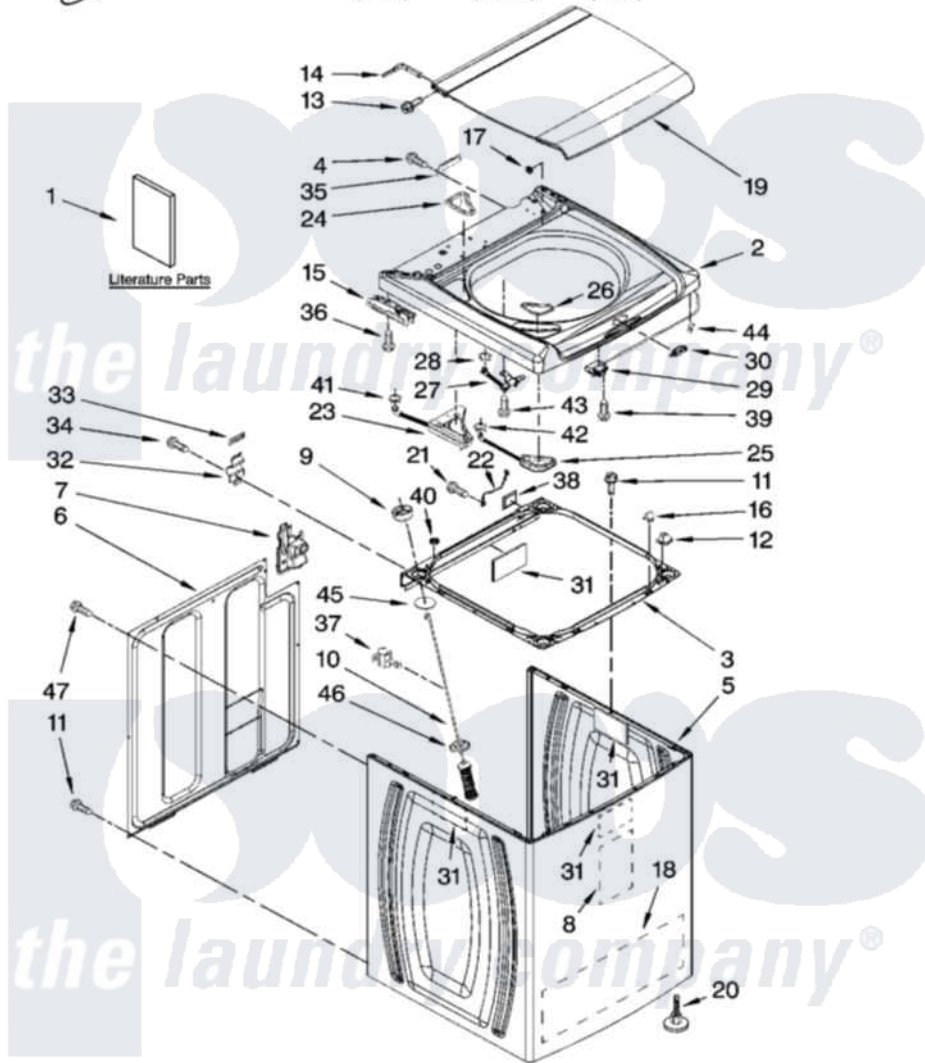

Whirlpool WTW6300SG1 01 - TOP AND CABINET PARTS

TOP AND CABINET PARTS

For Models: WTW6300SW1, WTW6300SG1, WTW6300SB1
(White) (Biscuit) (Black)

AUTOMATIC WASHER

2-07 Litho in U.S.A. (dtd)

1

Part No. W10114868 Rev. A

Whirlpool Residential Whirlpool WTW6300SG1 Washer Parts Parts Diagram 01 - TOP AND CABINET PARTS
Click on the part number to view part

Item	Original Part Number	Replaced By	Status	Part Description
1	8566930			Use And Care Guide
"	W10026571			Tech Sheet
"	8566927		Not Available	Quick Start Guide
"	8577781		Not Available	Wiring Diagram
"	8567167		Not Available	Energy Guide
2	8565317			Top
"	8565318			Top
"	W10058320			Top
3	W10114656	W10180912		Frame
4	3390647	488729		Screw
5	8566156	W10069980		Cabinet
"	8566157	W10069990		Cabinet
"	W10050330	W10070000		Cabinet
6	8566090			Panel, Rear
7	8543781	W10160572		Retainer, Drain Hose Storage
8	8576784			Sound Absorber, Cabinet

44	90016		Clip, Pressure Switch Hose
45	8577896		Washer, Suspension Umbrella
46	8564017		Cup, Suspension
47	489290	488488	Screw