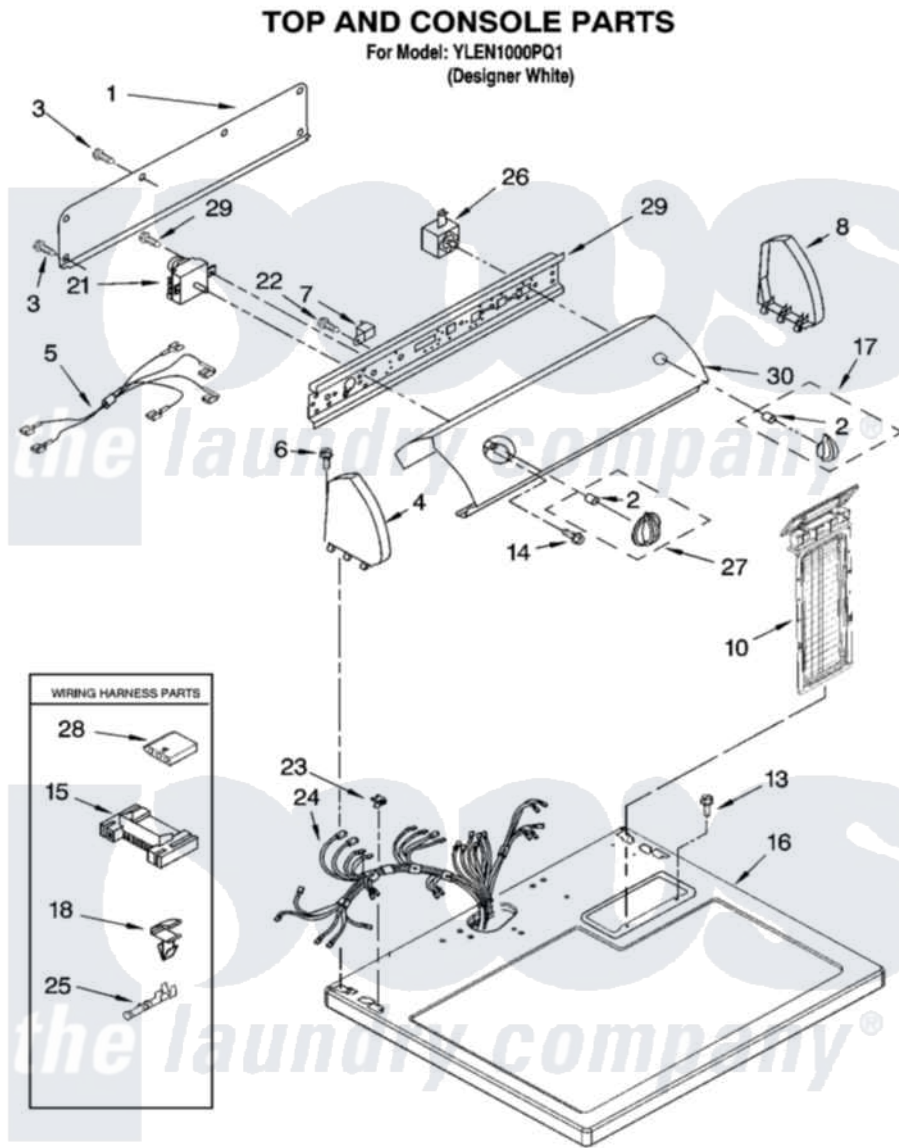

Whirlpool YLEN1000PQ1 02 - TOP AND CONSOLE PARTS

8181020

3

Whirlpool [Residential Whirlpool YLEN1000PQ1 Dryer Parts](#) Parts Diagram 02 - TOP AND CONSOLE PARTS
Click on the part number to view part

Item	Original Part Number	Replaced By	Status	Part Description
1	8274261			Do-It-Yourself Repair Manuals
2	8536939			Clip, Knob
3	693995			Screw, Hex Head
4	8271365	279962		Endcap
5	8539888			Jumper, Wire
6	388326			Screw, 8-18 X 1.25
7	694419			Mini-Buzzer
8	8271359	279962		Endcap
10	8557857			Screen, Lint
13	688983	487240		Screw, For Mtg. Service Capacitor
14	8533951	3400859		Screw, Grounding
15	3395683			Receptacle, Multi-Terminal
16	8557930	8563985		Top
17	8544935			Knob, Control
18	3394427			Clip-Harness
21	8299778			Timer, 60 Hz

22	8533971	90767	Screw, 8A X 3/8 HeX Washer Head Tapping
23	357213		Nut, Push-In
24	8299870	Not Available	Harness, Wiring
25	94614		Terminal
26	8543274		Switch, Push-To-Start
27	8544955		Timer Knob Assembly
28	3936144		Do-It-Yourself Repair Manuals
29	8271418		Bracket, Control
30	8545971		Panel, Control