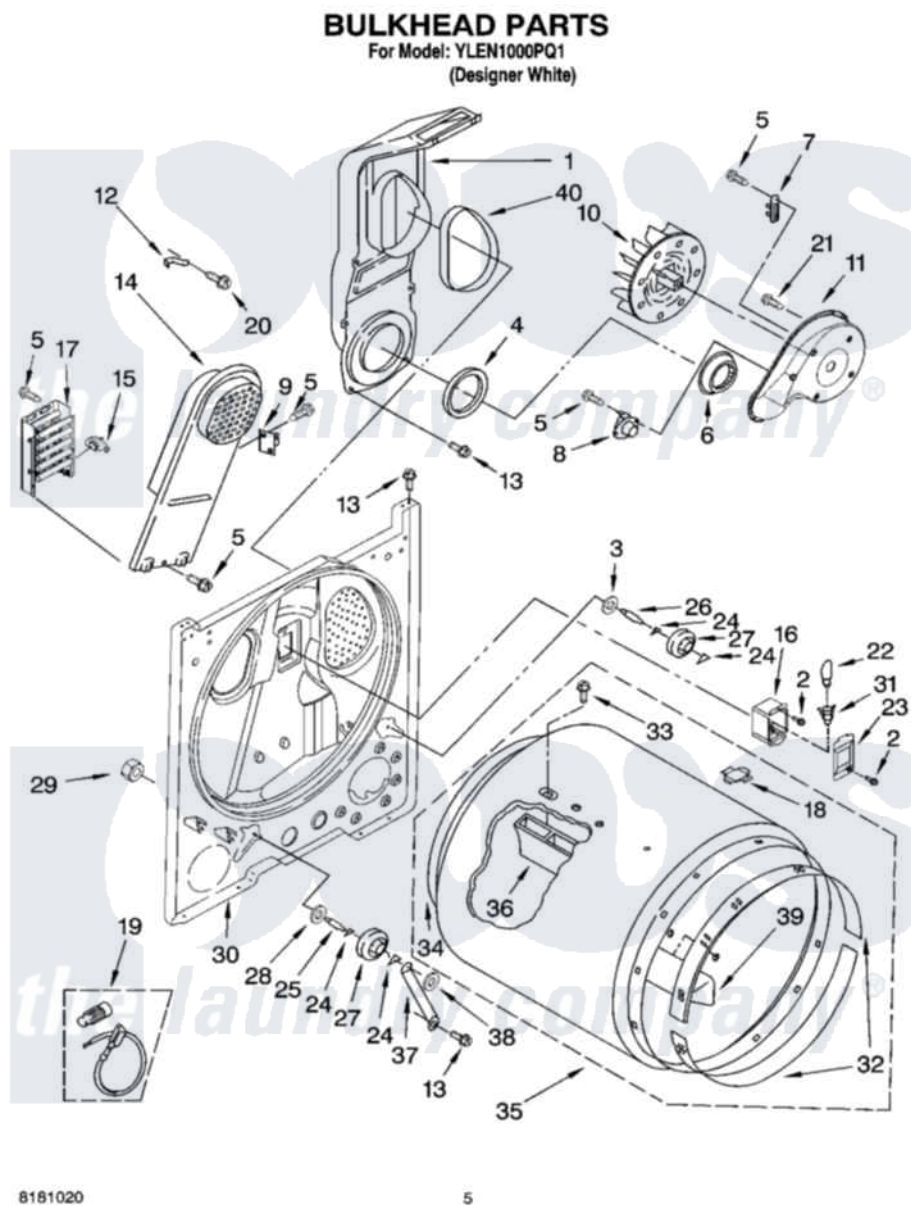

Whirlpool YLEN1000PQ1 03 - BULKHEAD PARTS, OPTIONAL PARTS
(NOT INCLUDED)

Whirlpool Residential Whirlpool YLEN1000PQ1 Dryer Parts Parts Diagram 03 - BULKHEAD PARTS, OPTIONAL PARTS
(NOT INCLUDED)

Click on the part number to view part

Item	Original Part Number	Replaced By	Status	Part Description
1	348368			Lint Chute Assembly
2	487909	488729		Screw
3	3388703			Washer, Support
4	347139			Seal, Lint Chute
5	90767			Screw, 8A X 3/8 HeX Washer Head Tapping
6	696302			Shield, Exhaust
7	3392519			Thermal Limiter
8	3387134			Thermostat, Internal-Bias
9	3977393	279816		Cutoff-Tml
10	694089			Wheel, Blower
11	8577230			Housing, Blower
12	8066155			Clip, Heater Box
13	343641	681414		Screw, 10AB X 1/2
14	8541818			Box, Heater

15	3977767		Thermostat, High Limit 250 F
16	3977373		Bracket, Drum Light
17	8576779	Not Available	Element, Heater (For 240 Volt Installation)
18	8066086		Plug, Drum Hole
19	279457		Wire Kit, Terminal
20	489463		Screw, 8-18 X 1/16
21	3390647	488729	Screw
22	3406124	22002263	Lamp
23	3402841	8532165	Lens, Drum Light
24	690997		Washer, Thrust
25	3399506	W10359270	Shaft, Drum Roller Threads
26	3399507	W10359269	Shaft, Drum Roller Threads
27	3397590	349241T	Support
28	348197		Washer, Support
29	3359452		Nut, Lock
30	3403493	279798	Bulkhead
31	3403634	W10136369	Socket, Drum Light Assembly
32	692526	279441	BeaRng-Rng
33	97787	W10109200	Screw, Baffle Mounting
34	3406130	279857	Seal
35	695587		Drum Assembly
36	692490		Baffle, Drum
37	3976434		Bracket, Support Shaft
38	90296		Nut, Push On
39	3403636		Baffle, Drum
40	339956		Seal, Air Duct To Bulkhead
	BLANK	Not Available	ACCESSORY PARTS
"	3404351		Accessory Parts
"	279948	4392065	Kit, Dryer Repair
"	8522199		Accessory Parts
"	72017		Paint, Touch-Up
"	350930		Paint, Pressurized Spray B
"	350938		Paint, Pressurized Spray B
"	799344		Paint, Touch-Up)