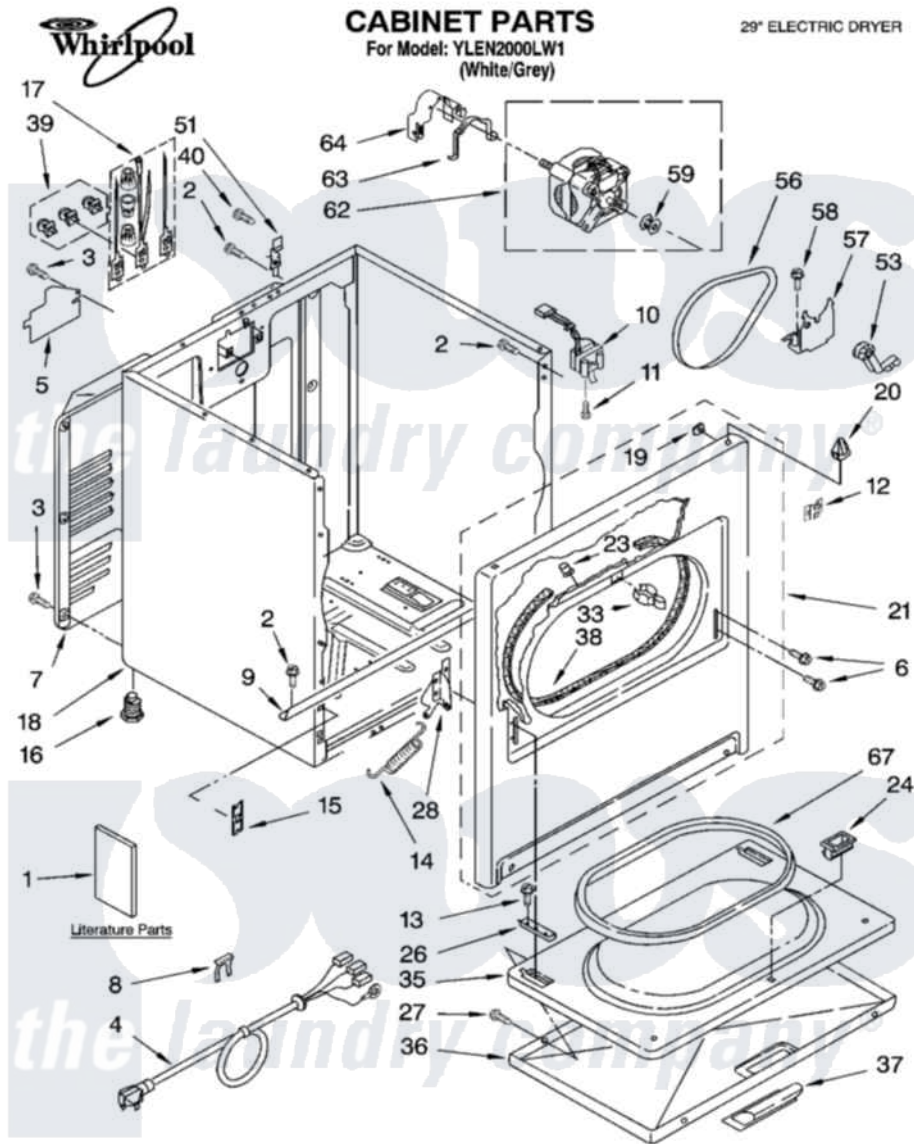

Whirlpool YLEN2000LW1 01 - CABINET PARTS

04-04 Litho in U.S.A. (djc)

1

Part No. 8180361

Whirlpool [Residential Whirlpool YLEN2000LW1 Dryer Parts](#) Parts Diagram 01 - CABINET PARTS
Click on the part number to view part

Item	Original Part Number	Replaced By	Status	Part Description
1	LIT8535831		Not Available	Literature Parts (Instructions, Installation)
"	LIT3979614		Not Available	Literature Parts (Use & Care Guide)
"	LIT3406668		Not Available	Literature Parts (Label, Wiring Diagram)
"	LIT8535824		Not Available	Literature Parts (Sheet, Cycle Feature (For Model YLEQ5000KW1))
"	LIT8535902		Not Available	Literature Parts (Label, Energy Guide)
"	BLANK		Not Available	Following May Be Purchased DO-IT-YOURSELF REPAIR MANUALS
"	LIT677818	677818L		Diy
2	343641	681414		Screw, 10AB X 1/2
3	693995			Screw, Hex Head
4	3394208			Cord, Power
5	3394202		Not Available	Cover, Terminal Block