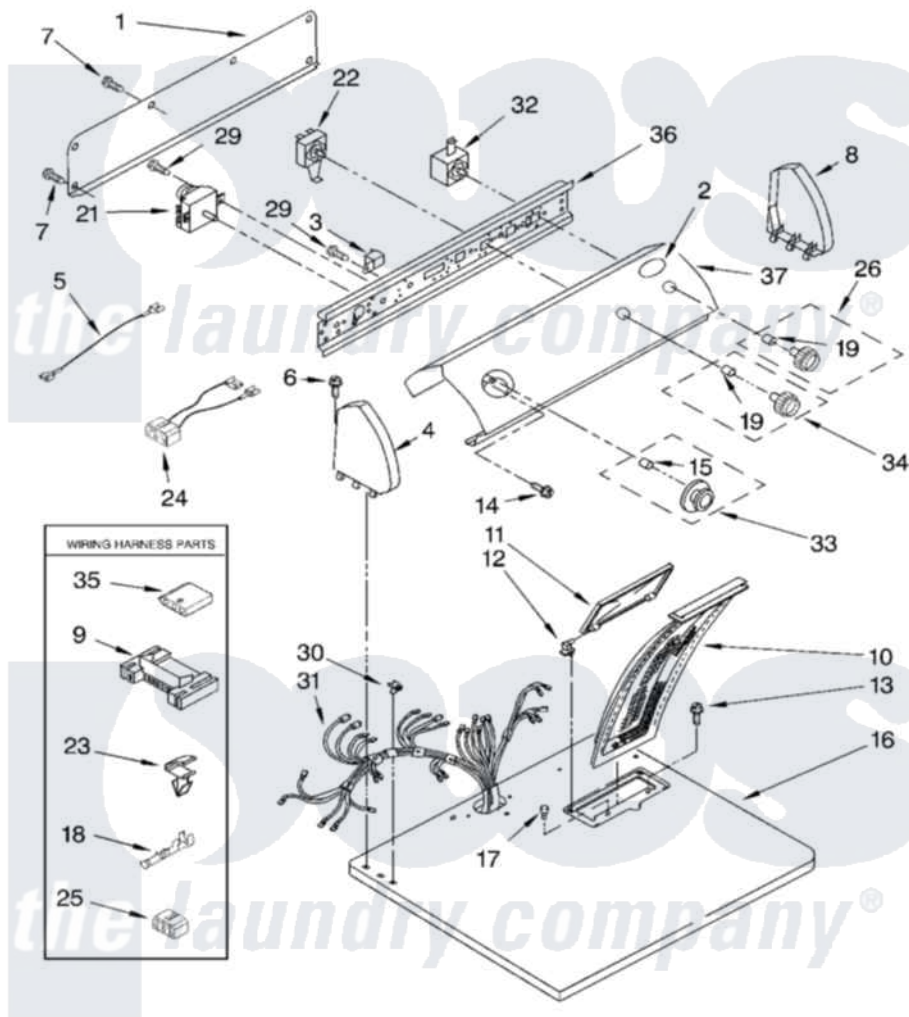

Whirlpool YLEQ5000KQ1 02 - TOP AND CONSOLE PARTS

TOP AND CONSOLE PARTS

For Models: YLEQ5000KQ1, YLEQ5000KW1
(Designer White) (White/Grey)

4377994

3

Whirlpool [Residential Whirlpool YLEQ5000KQ1 Dryer Parts](#) Parts Diagram 02 - TOP AND CONSOLE PARTS
Click on the part number to view part

Item	Original Part Number	Replaced By	Status	Part Description
1	8274261			Do-It-Yourself Repair Manuals
2	3955775	8303811		Badge, Assembly
3	694419			Mini-Buzzer
4	8271365	279962		Endcap
5	3401674			Wire, Jumper
6	388326			Screw, 8-18 X 1.25
7	693995			Screw, Hex Head
8	8271359	279962		Endcap
9	3395683			Receptacle, Multi-Terminal
10	349639			HANDLE AND LINT SCREEN ASSEMBLY
11	8283378			Cover, Lint Screen
12	3978605	W10044470		Hinge, RH
"	3978606			Hinge, Lint Lid
13	688983	487240		Screw, For Mtg. Service Capacitor
14	3400859			Screw, Grounding

15	688805		Clip, Spring Knob
16	8271390	8521918	Top
17	297535	17258	Bumper
18	94614		Terminal
19	8536939		Clip, Knob
21	8299778		Timer, 60 Hz
22	3405152		Switch, Wrinkle Shield
23	3394427		Clip-Harness
24	8283292	8283276	Wire, Jumper
25	3347243		Block, Disconnect
26	8271341	3957804	Knob, Push-To-Start
"	8538959		Knob, Push-To-Start
29	3390646	W10139210	Screw, 8-18 X 5/16
30	357213		Nut, Push-In
31	8299870	Not Available	Harness, Wiring
32	3977456		Switch, Push-To-Start
33	8312687	3957754	Timer Knob Assembly
"	8538953		Timer Knob Assembly
34	8271339	3957799	Knob, Control
"	8538957		Knob, Control
35	3936144		Do-It-Yourself Repair Manuals
36	8271418		Bracket, Control
37	3977849		Panel, Control
"	8532637		Panel, Control
"	N/A	Not Available	ACCESSORY PARTS
"	3404351		Accessory Parts
"	8522199		Accessory Parts
"	279948	4392065	Kit, Dryer Repair
"	72017		Paint, Touch-Up
"	350930		Paint, Pressurized Spray B
"	350938		Paint, Pressurized Spray B
"	799344		Paint, Touch-Up)