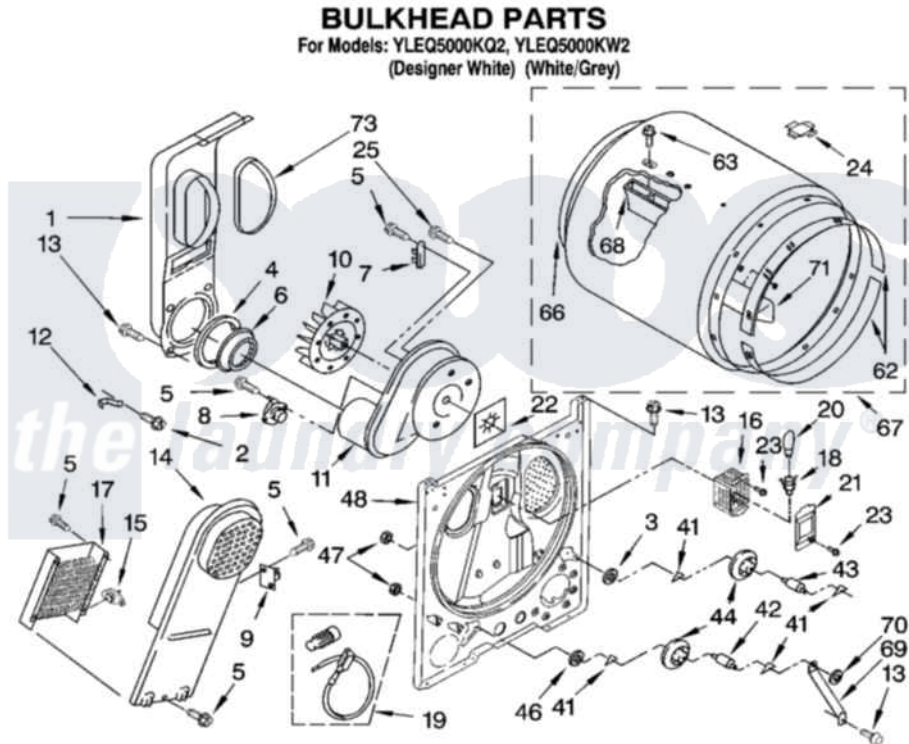

# Whirlpool YLEQ5000KW2 03 - BULKHEAD PARTS

8180224

5

Whirlpool [Residential Whirlpool YLEQ5000KW2 Dryer Parts](#) Parts Diagram 03 - BULKHEAD PARTS  
Click on the part number to view part

Item	Original Part Number	Replaced By	Status	Part Description
1	<a href="#">348368</a>			Lint Chute Assembly
2	<a href="#">489463</a>			Screw, 8-18 X 1/16
3	<a href="#">3388703</a>			Washer, Support
4	<a href="#">347139</a>			Seal, Lint Chute
5	<a href="#">90767</a>			Screw, 8A X 3/8 HeX Washer Head Tapping
6	<a href="#">696302</a>			Shield, Exhaust
7	<a href="#">3392519</a>			Thermal Limiter
8	<a href="#">3387134</a>			Thermostat, Internal-Bias
9	3977393	<a href="#">279816</a>		Cutoff-Tml
10	<a href="#">694089</a>			Wheel, Blower
11	8557384	<a href="#">8577230</a>		Housing, Blower
12	<a href="#">8066155</a>			Clip, Heater Box
13	343641	<a href="#">681414</a>		Screw, 10AB X 1/2
14	<a href="#">8541818</a>			Box, Heater
15	<a href="#">3977767</a>			Thermostat, High Limit 250 F
16	<a href="#">3977373</a>			Bracket, Drum Light