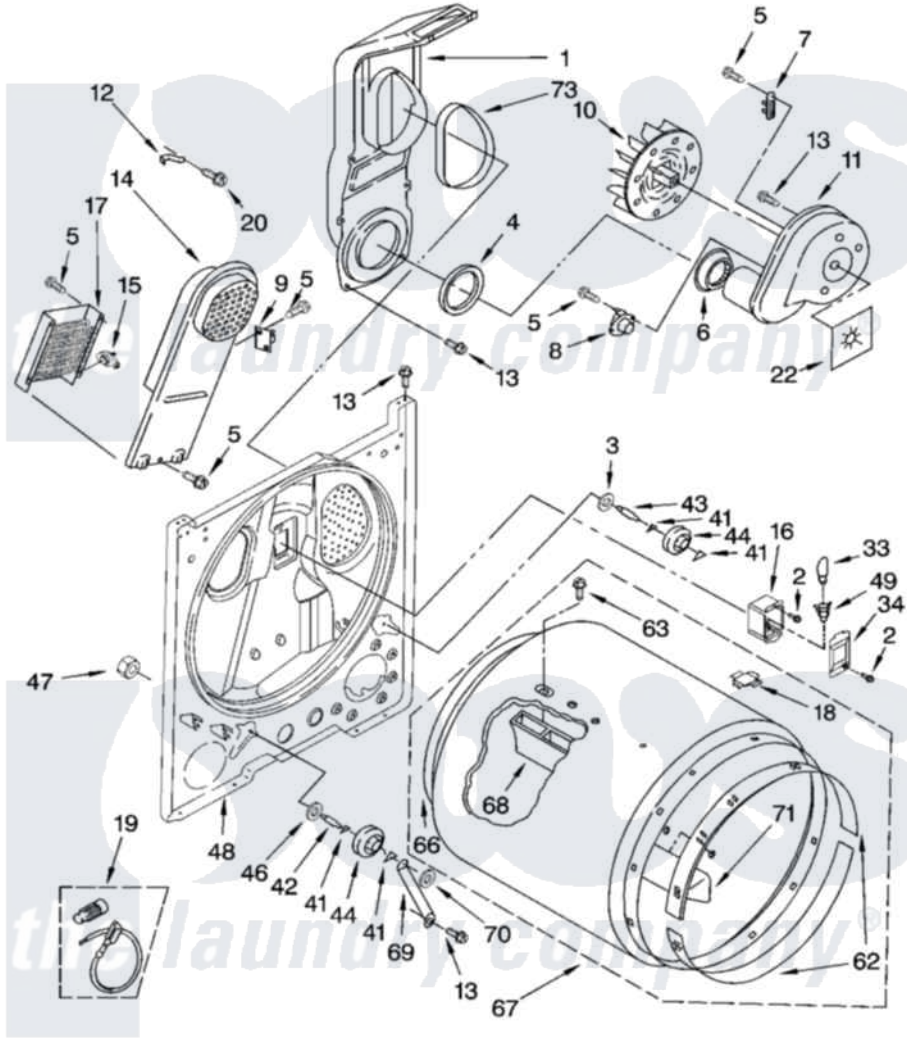

Whirlpool YLEQ7000KQ0 03 - BULKHEAD PARTS

BULKHEAD PARTS

For Model: YLEQ7000KQ0
(Designer White)

4377964

5

Whirlpool Residential Whirlpool YLEQ7000KQ0 Dryer Parts Parts Diagram 03 - BULKHEAD PARTS
Click on the part number to view part

Item	Original Part Number	Replaced By	Status	Part Description
1	348368			Lint Chute Assembly
2	487909	488729		Screw
3	3388703			Washer, Support
4	347139			Seal, Lint Chute
5	90767			Screw, 8A X 3/8 HeX Washer Head Tapping
6	696302			Shield, Exhaust
7	3392519			Thermal Limiter
8	3387134			Thermostat, Internal-Bias
9	3977393	279816		Cutoff-Tml
10	694089			Wheel, Blower
11	3405016	8577230		Housing, Blower
12	3398161			CLIP
13	343641	681414		Screw, 10AB X 1/2
14	3397566	8541818		Box, Heater
15	3977767			Thermostat, High Limit 250 F
16	3977373			Bracket, Drum Light

17	3403585	279838	Element
18	8066086		Plug, Drum Hole
19	279457		Wire Kit, Terminal
20	489463		Screw, 8-18 X 1/16
22	3394196		Seal, Blower Shaft
33	3406124	22002263	Lamp
34	3402841	8532165	Lens, Drum Light
41	690997		Washer, Thrust
42	3399506	W10359270	Shaft, Drum Roller Threads
43	3399507	W10359269	Shaft, Drum Roller Threads
44	3397588	349241T	Support
46	348197		Washer, Support
47	3359452		Nut, Lock
48	3403413		Bulkhead
49	3403634	W10136369	Socket, Drum Light Assembly
62	692526	279441	BeaRng-Rng
63	97787	W10109200	Screw, Baffle Mounting
66	3406130	279857	Seal
67	695587		Drum Assembly
68	692490		Baffle, Drum
69	3976434		Bracket, Support Shaft
70	90296		Nut, Push On
71	3403636		Baffle, Drum
73	339956		Seal, Air Duct To Bulkhead