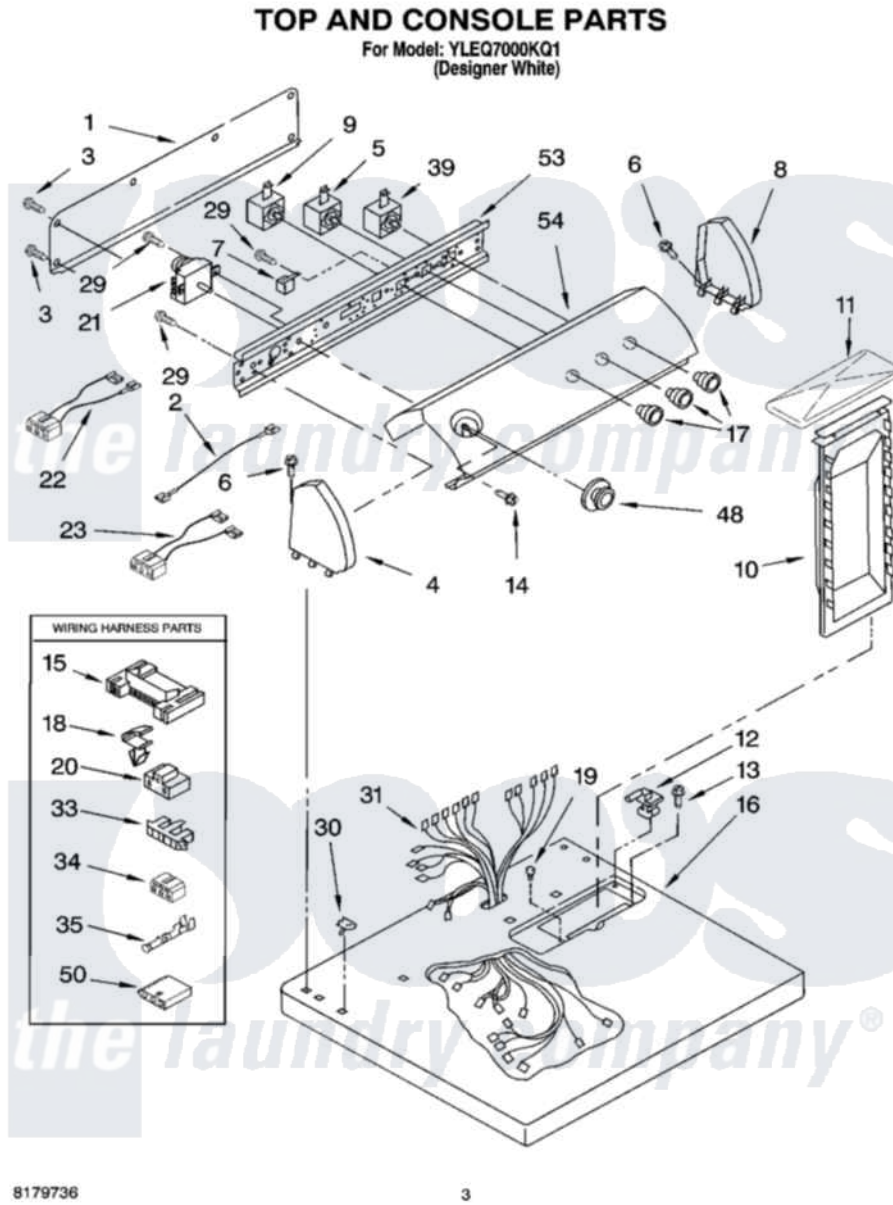

# Whirlpool YLEQ7000KQ1 02 - TOP AND CONSOLE PARTS

Whirlpool [Residential Whirlpool YLEQ7000KQ1 Dryer Parts](#) Parts Diagram 02 - TOP AND CONSOLE PARTS  
Click on the part number to view part

Item	Original Part Number	Replaced By	Status	Part Description
1	<a href="#">8274261</a>			Do-It-Yourself Repair Manuals
2	<a href="#">3401684</a>			Jumper, Wire
3	<a href="#">693995</a>			Screw, Hex Head
4	8271365	<a href="#">279962</a>		Endcap
5	<a href="#">3405156</a>			Switch, Rotary
6	<a href="#">388326</a>			Screw, 8-18 X 1.25
7	<a href="#">694419</a>			Mini-Buzzer
8	8271359	<a href="#">279962</a>		Endcap
9	<a href="#">3399639</a>			Switch, Rotary Temperature
10	<a href="#">349639</a>			HANDLE AND LINT SCREEN ASSEMBLY
11	<a href="#">8283378</a>			Cover, Lint Screen
12	3978605	<a href="#">W10044470</a>		Hinge, RH
"	<a href="#">3978606</a>			Hinge, Lint Lid
13	688983	<a href="#">487240</a>		Screw, For Mtg. Service Capacitor
14	<a href="#">3400859</a>			Screw, Grounding