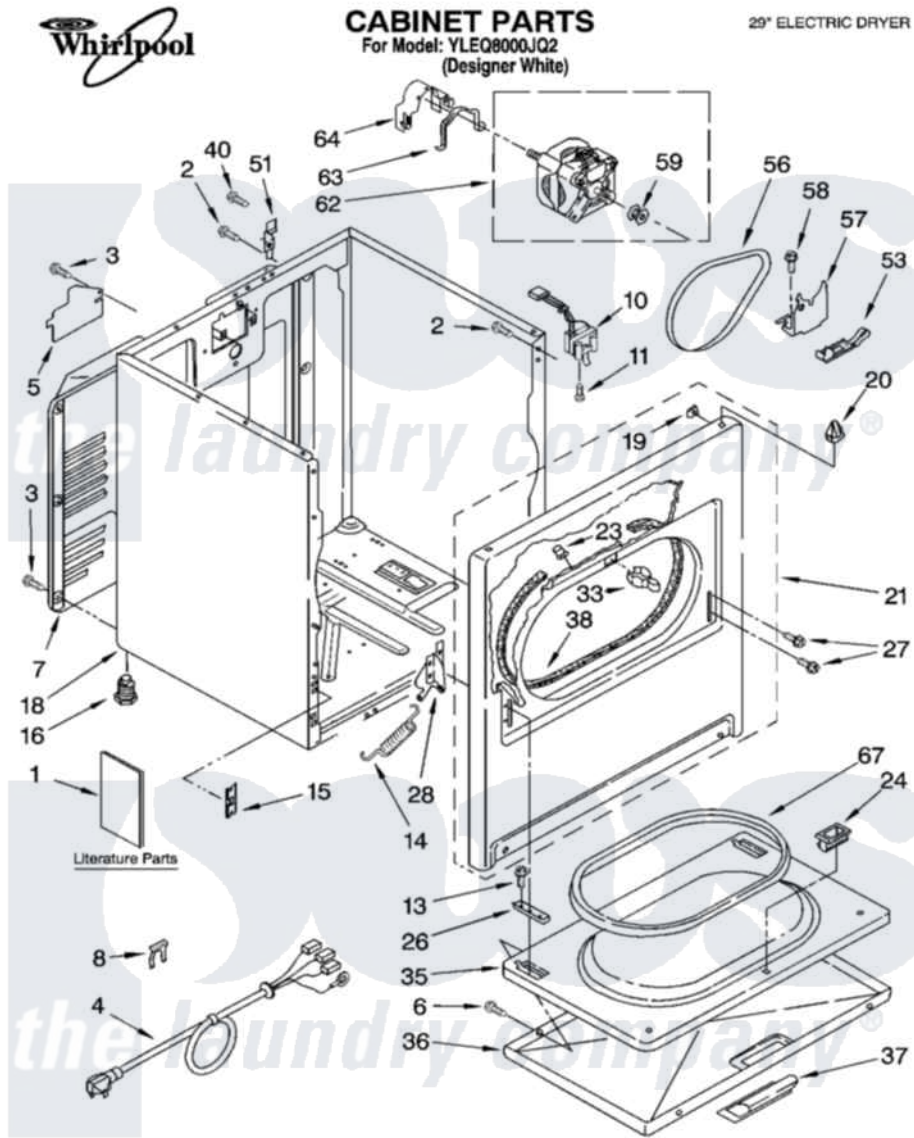

Whirlpool YLEQ8000JQ2 01 - CABINET PARTS

11-01 Litho in U.S.A.(djc)

1

Part No. 4377983

Whirlpool [Residential Whirlpool YLEQ8000JQ2 Dryer Parts](#) Parts Diagram 01 - CABINET PARTS

[Click on the part number to view part](#)

Item	Original Part Number	Replaced By	Status	Part Description
1	LIT3397620		Not Available	Literature Parts (Instructions, Installation)
"	LIT8314832		Not Available	Literature Parts (Use And care Guide)
"	LIT3978731		Not Available	Literature Parts (Label, Energy Guide)
"	LIT3406668		Not Available	Literature Parts (Label, Wiring Diagram)
2	343641	681414		Screw, 10AB X 1/2
3	693995			Screw, Hex Head
4	3394208			Cord, Power
5	3394202		Not Available	Cover, Terminal Block
6	694091			Trim, Side Right Hand
7	3396805	280043		Panel-Rear
8	694415			Clip, Strain Relief
10	3406107			Door Switch Assembly
11	697773	3395530		Screw
13	3357011	308685		Side Trim)

14	692495	W10041960	Spring, Door
15	3394083		Clip, Front Panel
16	3392100	49621	Feet-Leveling
"	279810		Foot-Optional
18	8530603	8533643	Cabinet
19	98234		Clip, U-Bend
20	690363	18776	Lock, Front Top
21	695620	279443	Panel
23	685203	279220	Clip
24	3389441		Door Catch Assembly
26	337189		Clip, Hinge
27	342043	486146	Screw
28	8066056		Hinge, Door
"	8066057		Hinge, Door
33	696144	279570	Latch
35	695737		Door, Rear
36	3393549		Door, Front
37	690270	348721	Handle
38	3406129		Seal And Bearing Assembly
40	697776	4331106	Screw, No.10-32 X 7/16
51	238088	8066217	Hinge, Top
53	3394332	691366	Idler And Pulley Assembly
56	8066065	341241	Belt
57	348780		Base, Motor
58	3400500		Bolt, 3405245 5/16-18 X 3/4
59	3394341	W10299847	Pulley-Motor
62	661654	279827	Motor-Drve
63	660658		Clamp, Motor Mounting 343481 685441
64	3404162		Clamp, Motor
67	3390731		Seal, Door