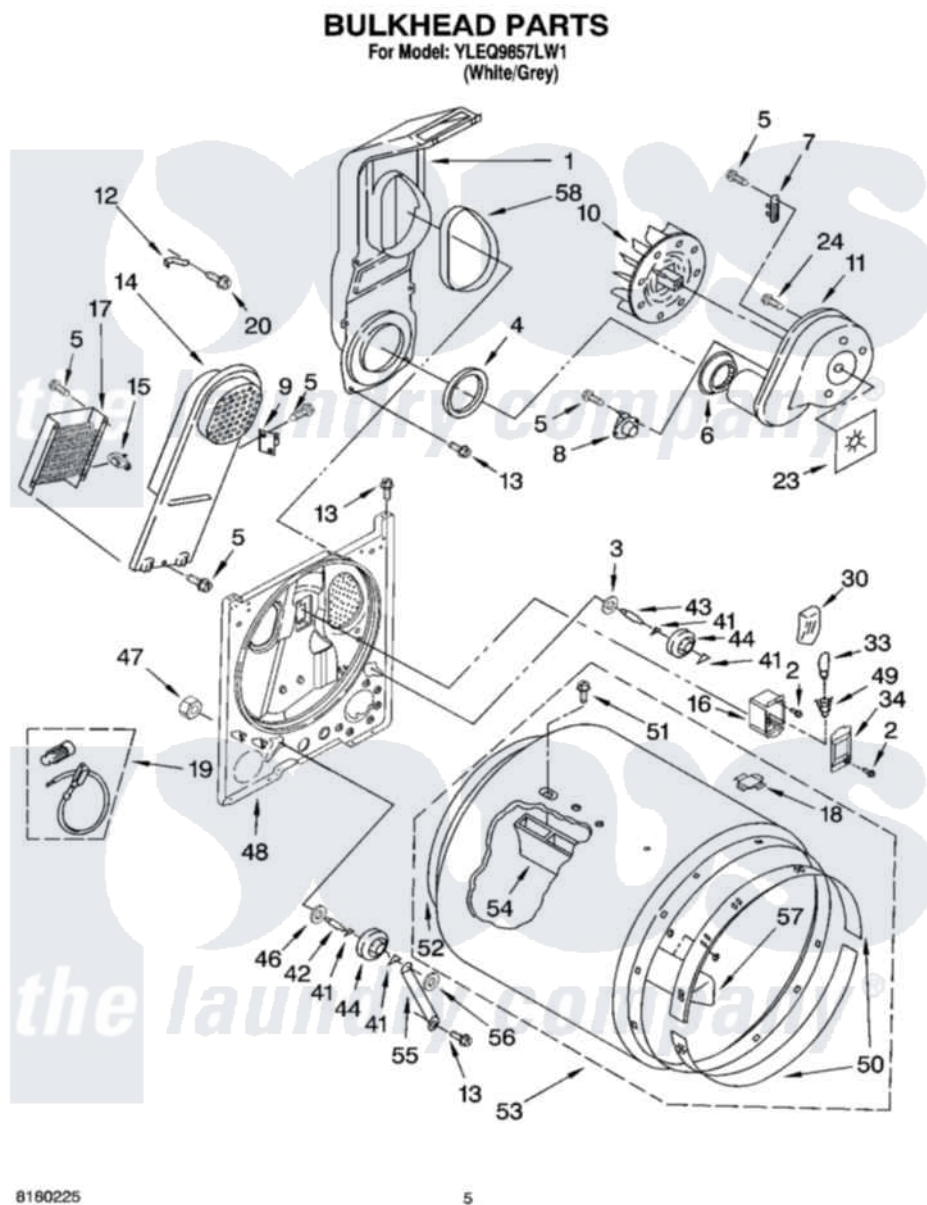

**Whirlpool YLEQ9857LW1 03 - BULKHEAD PARTS, OPTIONAL PARTS  
(NOT INCLUDED)**

8160225

5

Whirlpool Residential Whirlpool YLEQ9857LW1 Dryer Parts Parts Diagram 03 - BULKHEAD PARTS, OPTIONAL PARTS  
(NOT INCLUDED)

[Click on the part number to view part](#)

Item	Original Part Number	Replaced By	Status	Part Description
1	<a href="#">348368</a>			Lint Chute Assembly
2	487909	<a href="#">488729</a>		Screw
3	<a href="#">3388703</a>			Washer, Support
4	<a href="#">347139</a>			Seal, Lint Chute
5	<a href="#">90767</a>			Screw, 8A X 3/8 HeX Washer Head Tapping
6	<a href="#">696302</a>			Shield, Exhaust
7	<a href="#">3392519</a>			Thermal Limiter
8	<a href="#">8318268</a>			Thermostat, Internal-Bias
9	3977393	<a href="#">279816</a>		Cutoff-Tml
10	<a href="#">694089</a>			Wheel, Blower
11	8557384	<a href="#">8577230</a>		Housing, Blower
12	3398161			CLIP
13	343641	<a href="#">681414</a>		Screw, 10AB X 1/2
14	<a href="#">8541818</a>			Box, Heater