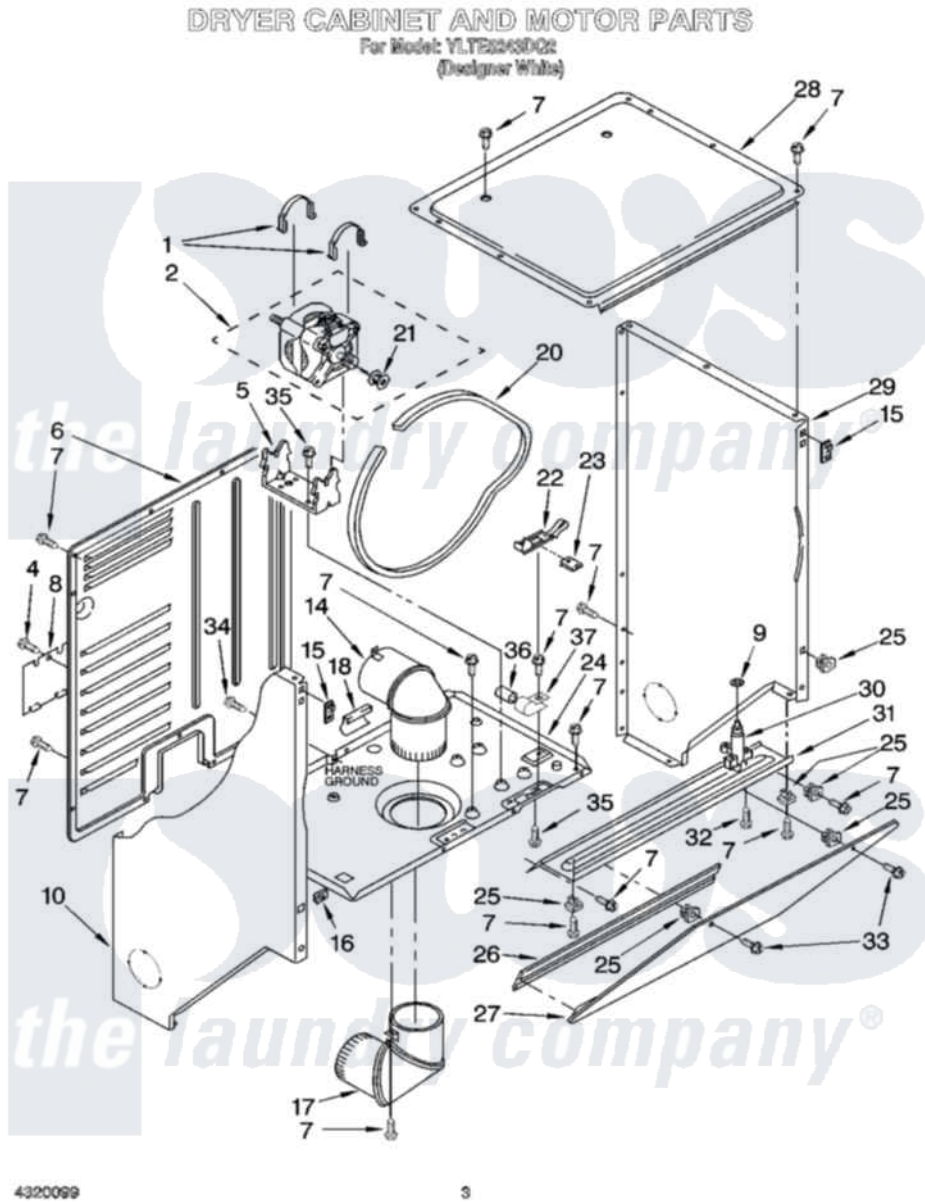

Whirlpool YLTE5243DQ2 03 - DRYER CABINET AND MOTOR PARTS

Whirlpool Residential Whirlpool YLTE5243DQ2 Washer/Dryer Parts Parts Diagram 03 - DRYER CABINET AND MOTOR PARTS

[Click on the part number to view part](#)

Item	Original Part Number	Replaced By	Status	Part Description
1	660658			Clamp, Motor Mounting 343481 685441
"	343481	660658		Clamp, Motor Mounting 343481 685441
"	685441	660658		Clamp, Motor Mounting 343481 685441
2	8066068	8539558		Motor-Drve
4	693995			Screw, Hex Head
5	696541			Bracket, Motor
6	3390405	280069		Panel
7	343641	681414		Screw, 10AB X 1/2
8	3394228			Cover, Terminal Block
9	90296			Nut, Push On
10	3402293			Panel, Side
14	3399602			Elbow, Upper
15	3394083			Clip, Front Panel
16	98234			Clip, U-Bend

17	3399603		Elbow, Lower
18	686770	686769	Protector, Support
20	8066064	3394652	Belt, Drive
21	8066051		Pulley, Motor
22	3394332	691366	Idler And Pulley Assembly
23	692771		Nut, Idler Bracket To Base
24	3399632		Base, Dryer
25	692400		Nut, Push-In
26	692926		Cove, Transition Panel
27	692933		Panel, Transition
28	692641		Top, Dryer
29	3402287		Panel, Side
30	693145		Latch, Lid
31	692781		Closure, Control Area
32	354975		Screw And Washer
33	693304		Screw And Washer
34	697776	4331106	Screw, No.10-32 X 7/16
35	3390631		Screw, 10-16 X 3/8
36	661606	8572717	Capacitor, Motor Start
37	357030		Clamp, Capacitor