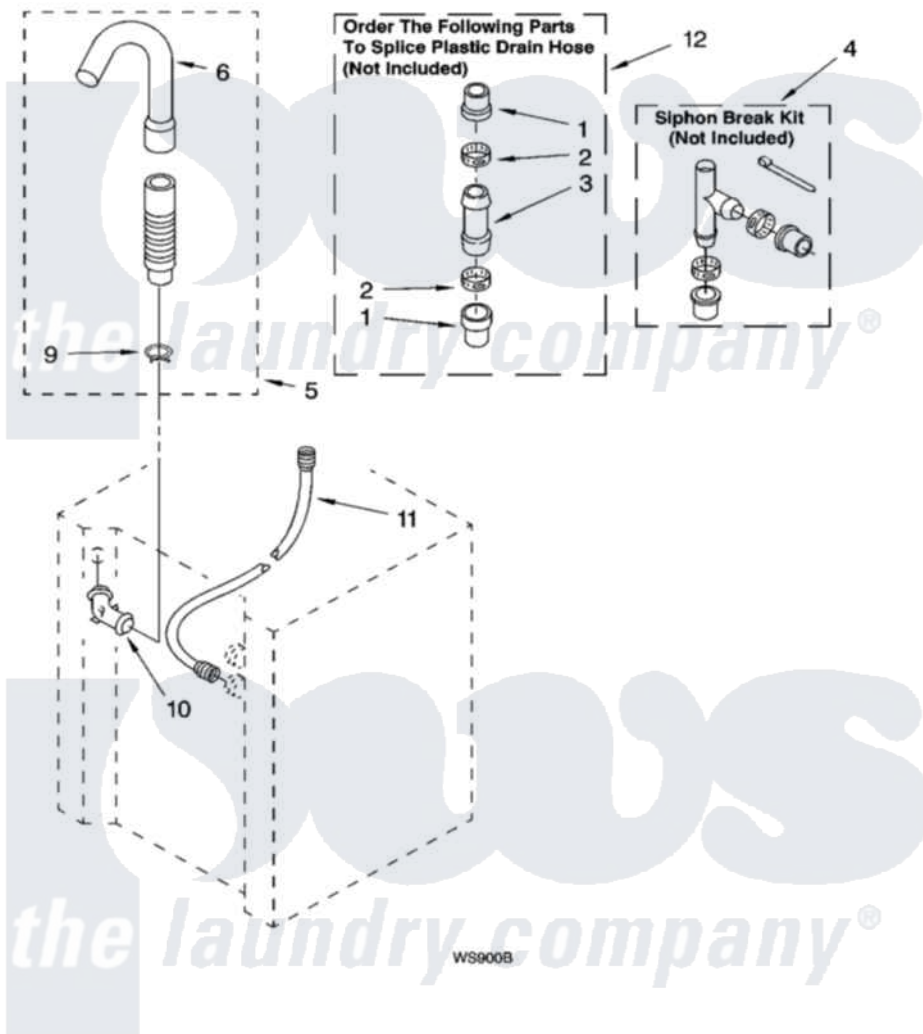

# Whirlpool YLTE5243DQ2 11 - WASHER WATER SYSTEM PARTS

## WASHER WATER SYSTEM PARTS

For Model: YLTE5243DQ2  
(Designer White)

14

4320089

Whirlpool Residential Whirlpool YLTE5243DQ2 Washer/Dryer Parts Diagram 11 - WASHER WATER SYSTEM PARTS

[Click on the part number to view part](#)

Item	Original Part Number	Replaced By	Status	Part Description
1	<a href="#">285321</a>			Water System Parts
2	65349	<a href="#">285655</a>		Clamp, Hose
3	<a href="#">16272</a>			Connector, Straight
4	<a href="#">285320</a>			Water System Parts
5	661575	<a href="#">285664</a>		Hose
"	661577	<a href="#">285666</a>		Hose
6	<a href="#">3357027</a>			Nozzle, Hose Drain
9	<a href="#">3357331</a>			Clamp, Drain
10	356739	<a href="#">8557915</a>		Connector, Hose
11	3354858	<a href="#">89503</a>		Hose-Inlet
12	<a href="#">285442</a>			Water System Parts