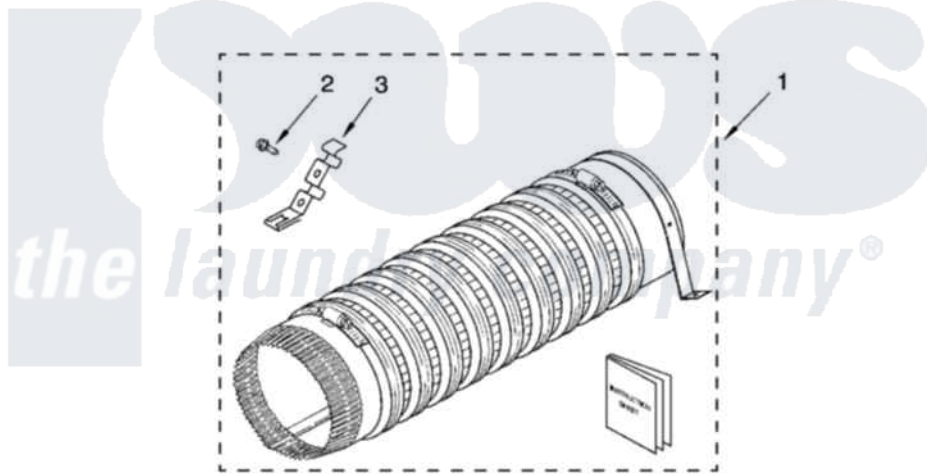

Whirlpool YLTE5243DQ2 14 - SALES ACCESSORY PARTS

SALES ACCESSORY PARTS

For Model: YLTE5243DQ2
(Designer White)

4320099

17

Whirlpool [Residential Whirlpool YLTE5243DQ2 Washer/Dryer Parts](#) Parts Diagram 14 - SALES ACCESSORY PARTS

[Click on the part number to view part](#)

Item	Original Part Number	Replaced By	Status	Part Description
1	279823			Side Exhaust Extension Kit
2	488729			Screw
3	3395536			Clip

the laundry company