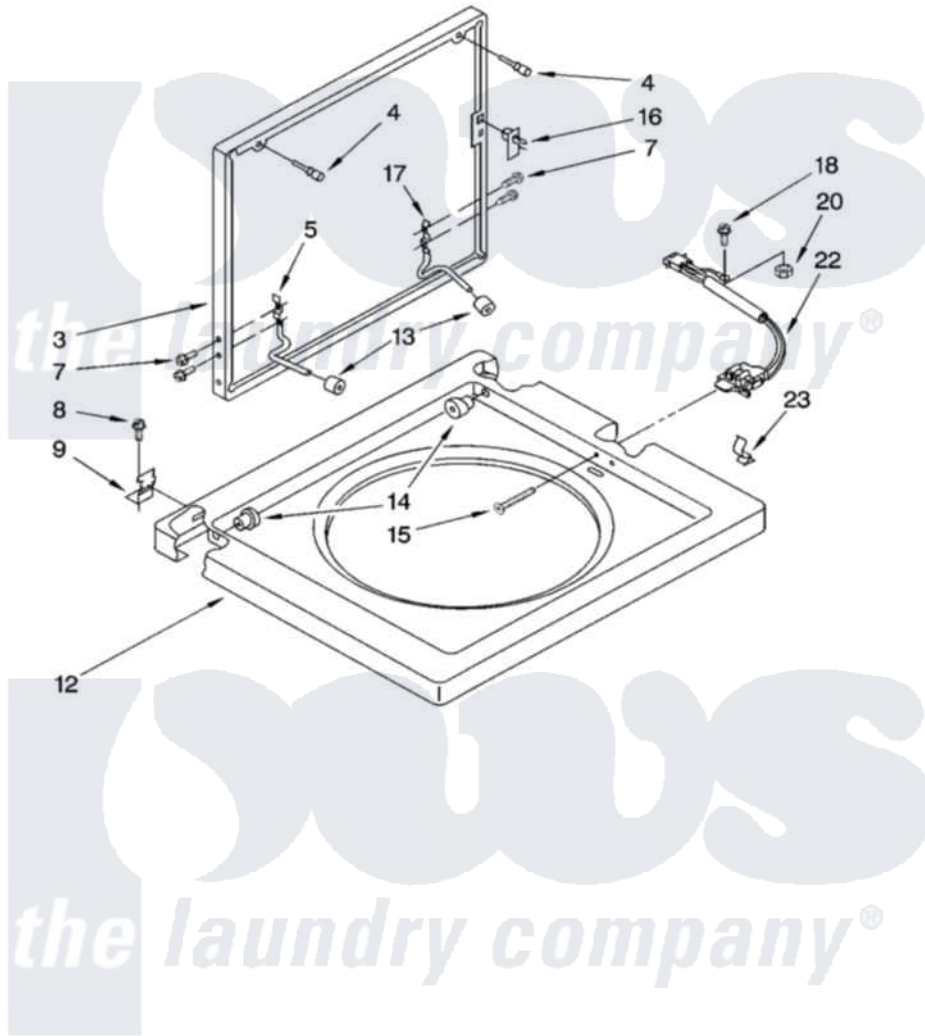

# Whirlpool YLTE5243DQ4 06 - WASHER TOP AND LID PARTS

## WASHER TOP AND LID PARTS

For Model: YLTE5243DQ4  
(Designer White)

8

8180582

Whirlpool Residential Whirlpool YLTE5243DQ4 Washer/Dryer Parts Parts Diagram 06 - WASHER TOP AND LID PARTS  
Click on the part number to view part

Item	Original Part Number	Replaced By	Status	Part Description
3	3398845		Not Available	Lid
4	384475	<a href="#">80011</a>		Bumper
5	<a href="#">384458</a>			Hinge, Lid
7	3351355	<a href="#">W10119828</a>		Screw, Lid Hinge Mounting
8	343641	<a href="#">681414</a>		Screw, 10AB X 1/2
9	<a href="#">692985</a>			Clip, Spring
12	<a href="#">384693</a>			Top
13	<a href="#">19119</a>			Bumper, Lid Hinge
14	<a href="#">21258</a>			Bearing, Lid Hinge
15	<a href="#">3356311</a>			Screw And Washer, Lid Switch Shield
16	<a href="#">358684</a>			Strike, Lid Switch
17	<a href="#">384459</a>			Hinge, Lid
18	3400030	<a href="#">33001178</a>		Back, Tumbler
20	3400901	<a href="#">680762</a>		Nut
22	<a href="#">3355806</a>			Switch, Lid
23	<a href="#">90016</a>			Clip, Pressure Switch Hose