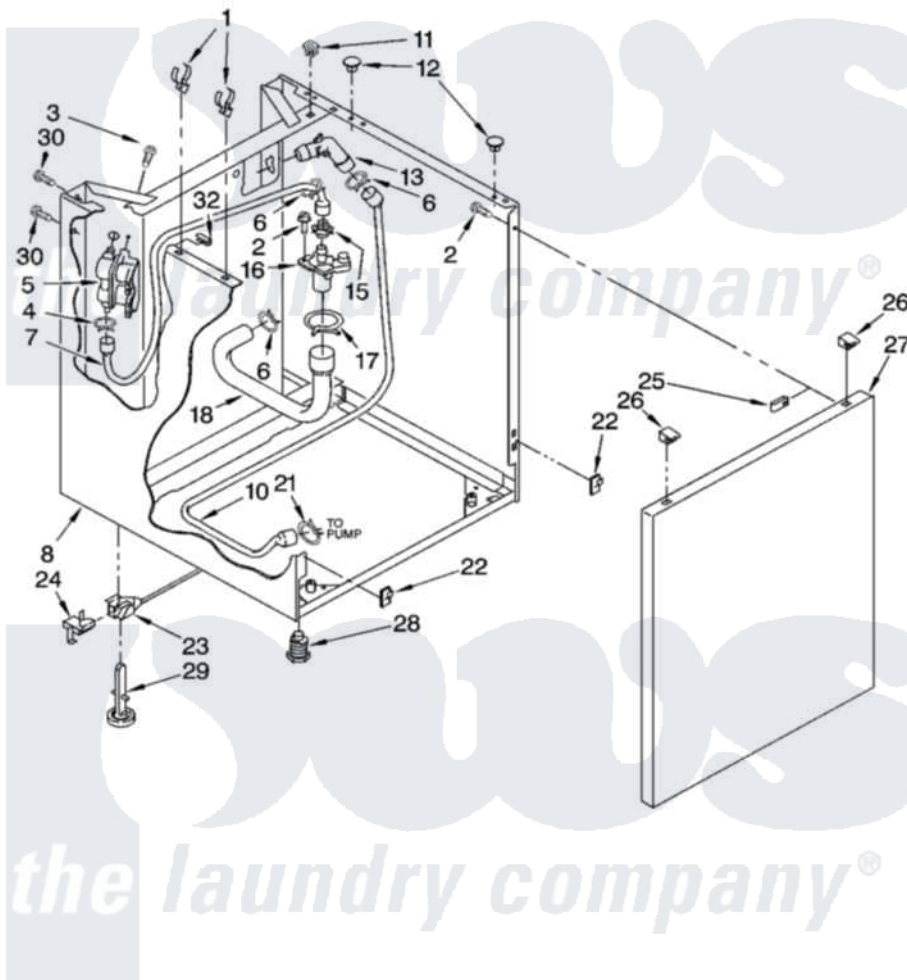

Whirlpool YLTE5243DQ4 07 - WASHER CABINET PARTS

WASHER CABINET PARTS

For Model: YLTE5243DQ4
(Designer White)

8180582

9

Whirlpool Residential Whirlpool YLTE5243DQ4 Washer/Dryer Parts Parts Diagram 07 - WASHER CABINET PARTS
Click on the part number to view part

Item	Original Part Number	Replaced By	Status	Part Description
1	356746			Clip, Condenser
2	343641	681414		Screw, 10AB X 1/2
3	9740848			Screw, Mixing Valve Mounting
4	370451	596669		Clamp, Manifold
5	3952163	285805		Valve-Inlet
6	370445	285655		Clamp, Hose
7	692699			Hose, Water Inlet
8	696013			Cabinet
10	696710			Hose, Drain
11	692400			Nut, Push-In
12	660975			Plug, Top To Cabinet
13	8557915			Connector, Hose
15	356471			Cap, Siphon Break
16	356363			Siphon Break
17	272861		Not Available	Clamp, Hose
18	696394			Hose, Water Inlet

21	660628	285655	Clamp, Hose
22	3394083		Clip, Front Panel
23	358652		Link, Leveling
24	359364		Clip, Leveling Mechanism
25	98234		Clip, U-Bend
26	345670		Lock, Top
27	692628		Panel, Front
28	367594		Foot, Front
29	358594		Foot, Rear
30	3400000		Screw, 10-24 X 3/8
32	3390046		Protector, Edge