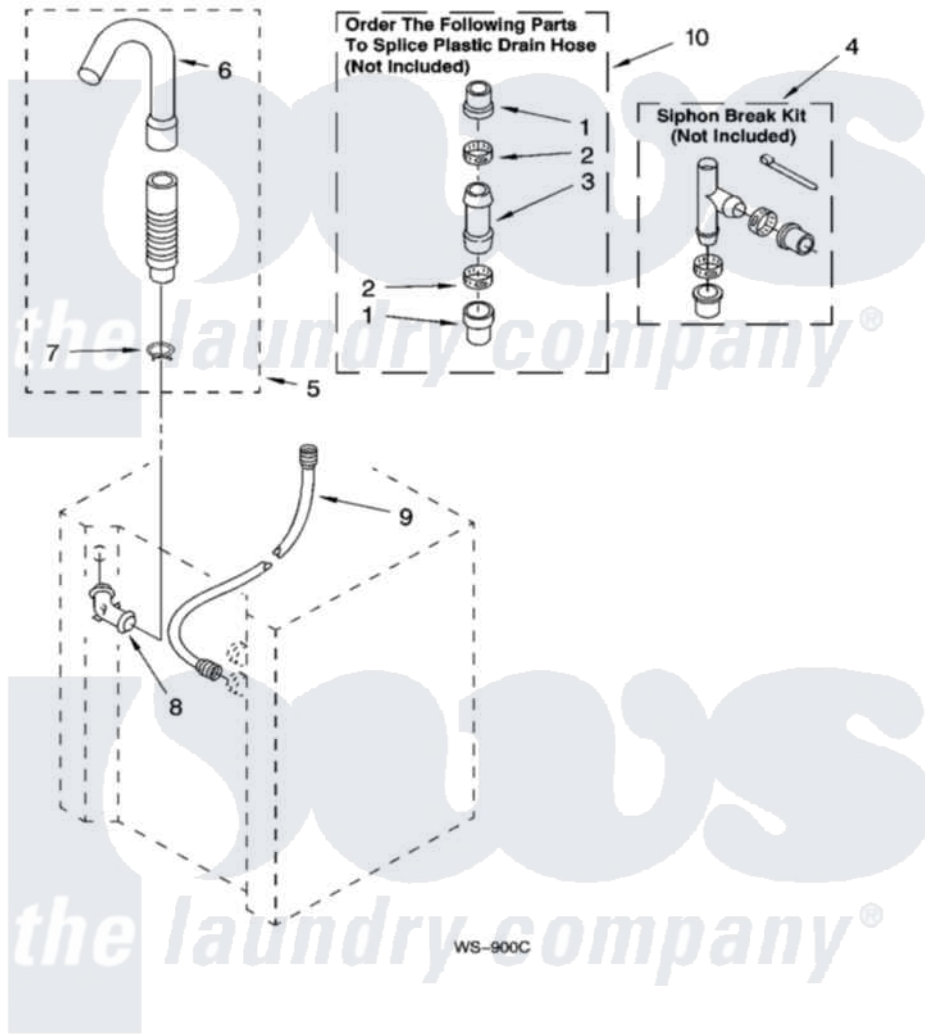

# Whirlpool YLTE5243DQ4 11 - WATER SYSTEM PARTS

## WATER SYSTEM PARTS

For Model: YLTE5243DQ4  
(Designer White)

14

8180582

Whirlpool Residential Whirlpool YLTE5243DQ4 Washer/Dryer Parts Parts Diagram 11 - WATER SYSTEM PARTS  
Click on the part number to view part

Item	Original Part Number	Replaced By	Status	Part Description
1	<a href="#">285321</a>			Water System Parts
2	65349	<a href="#">285655</a>		Clamp, Hose
3	<a href="#">16272</a>			Connector, Straight
4	<a href="#">285320</a>			Water System Parts
5	661575	<a href="#">285664</a>		Hose
"	8066182	<a href="#">W10108350</a>		Hose, Corrugated Plastic Drain
"	661577	<a href="#">285666</a>		Hose
6	<a href="#">3357027</a>			Nozzle, Hose Drain
7	<a href="#">3357331</a>			Clamp, Drain
8	356739	<a href="#">8557915</a>		Connector, Hose
9	3354858	<a href="#">89503</a>		Hose-Inlet
10	<a href="#">285442</a>			Water System Parts